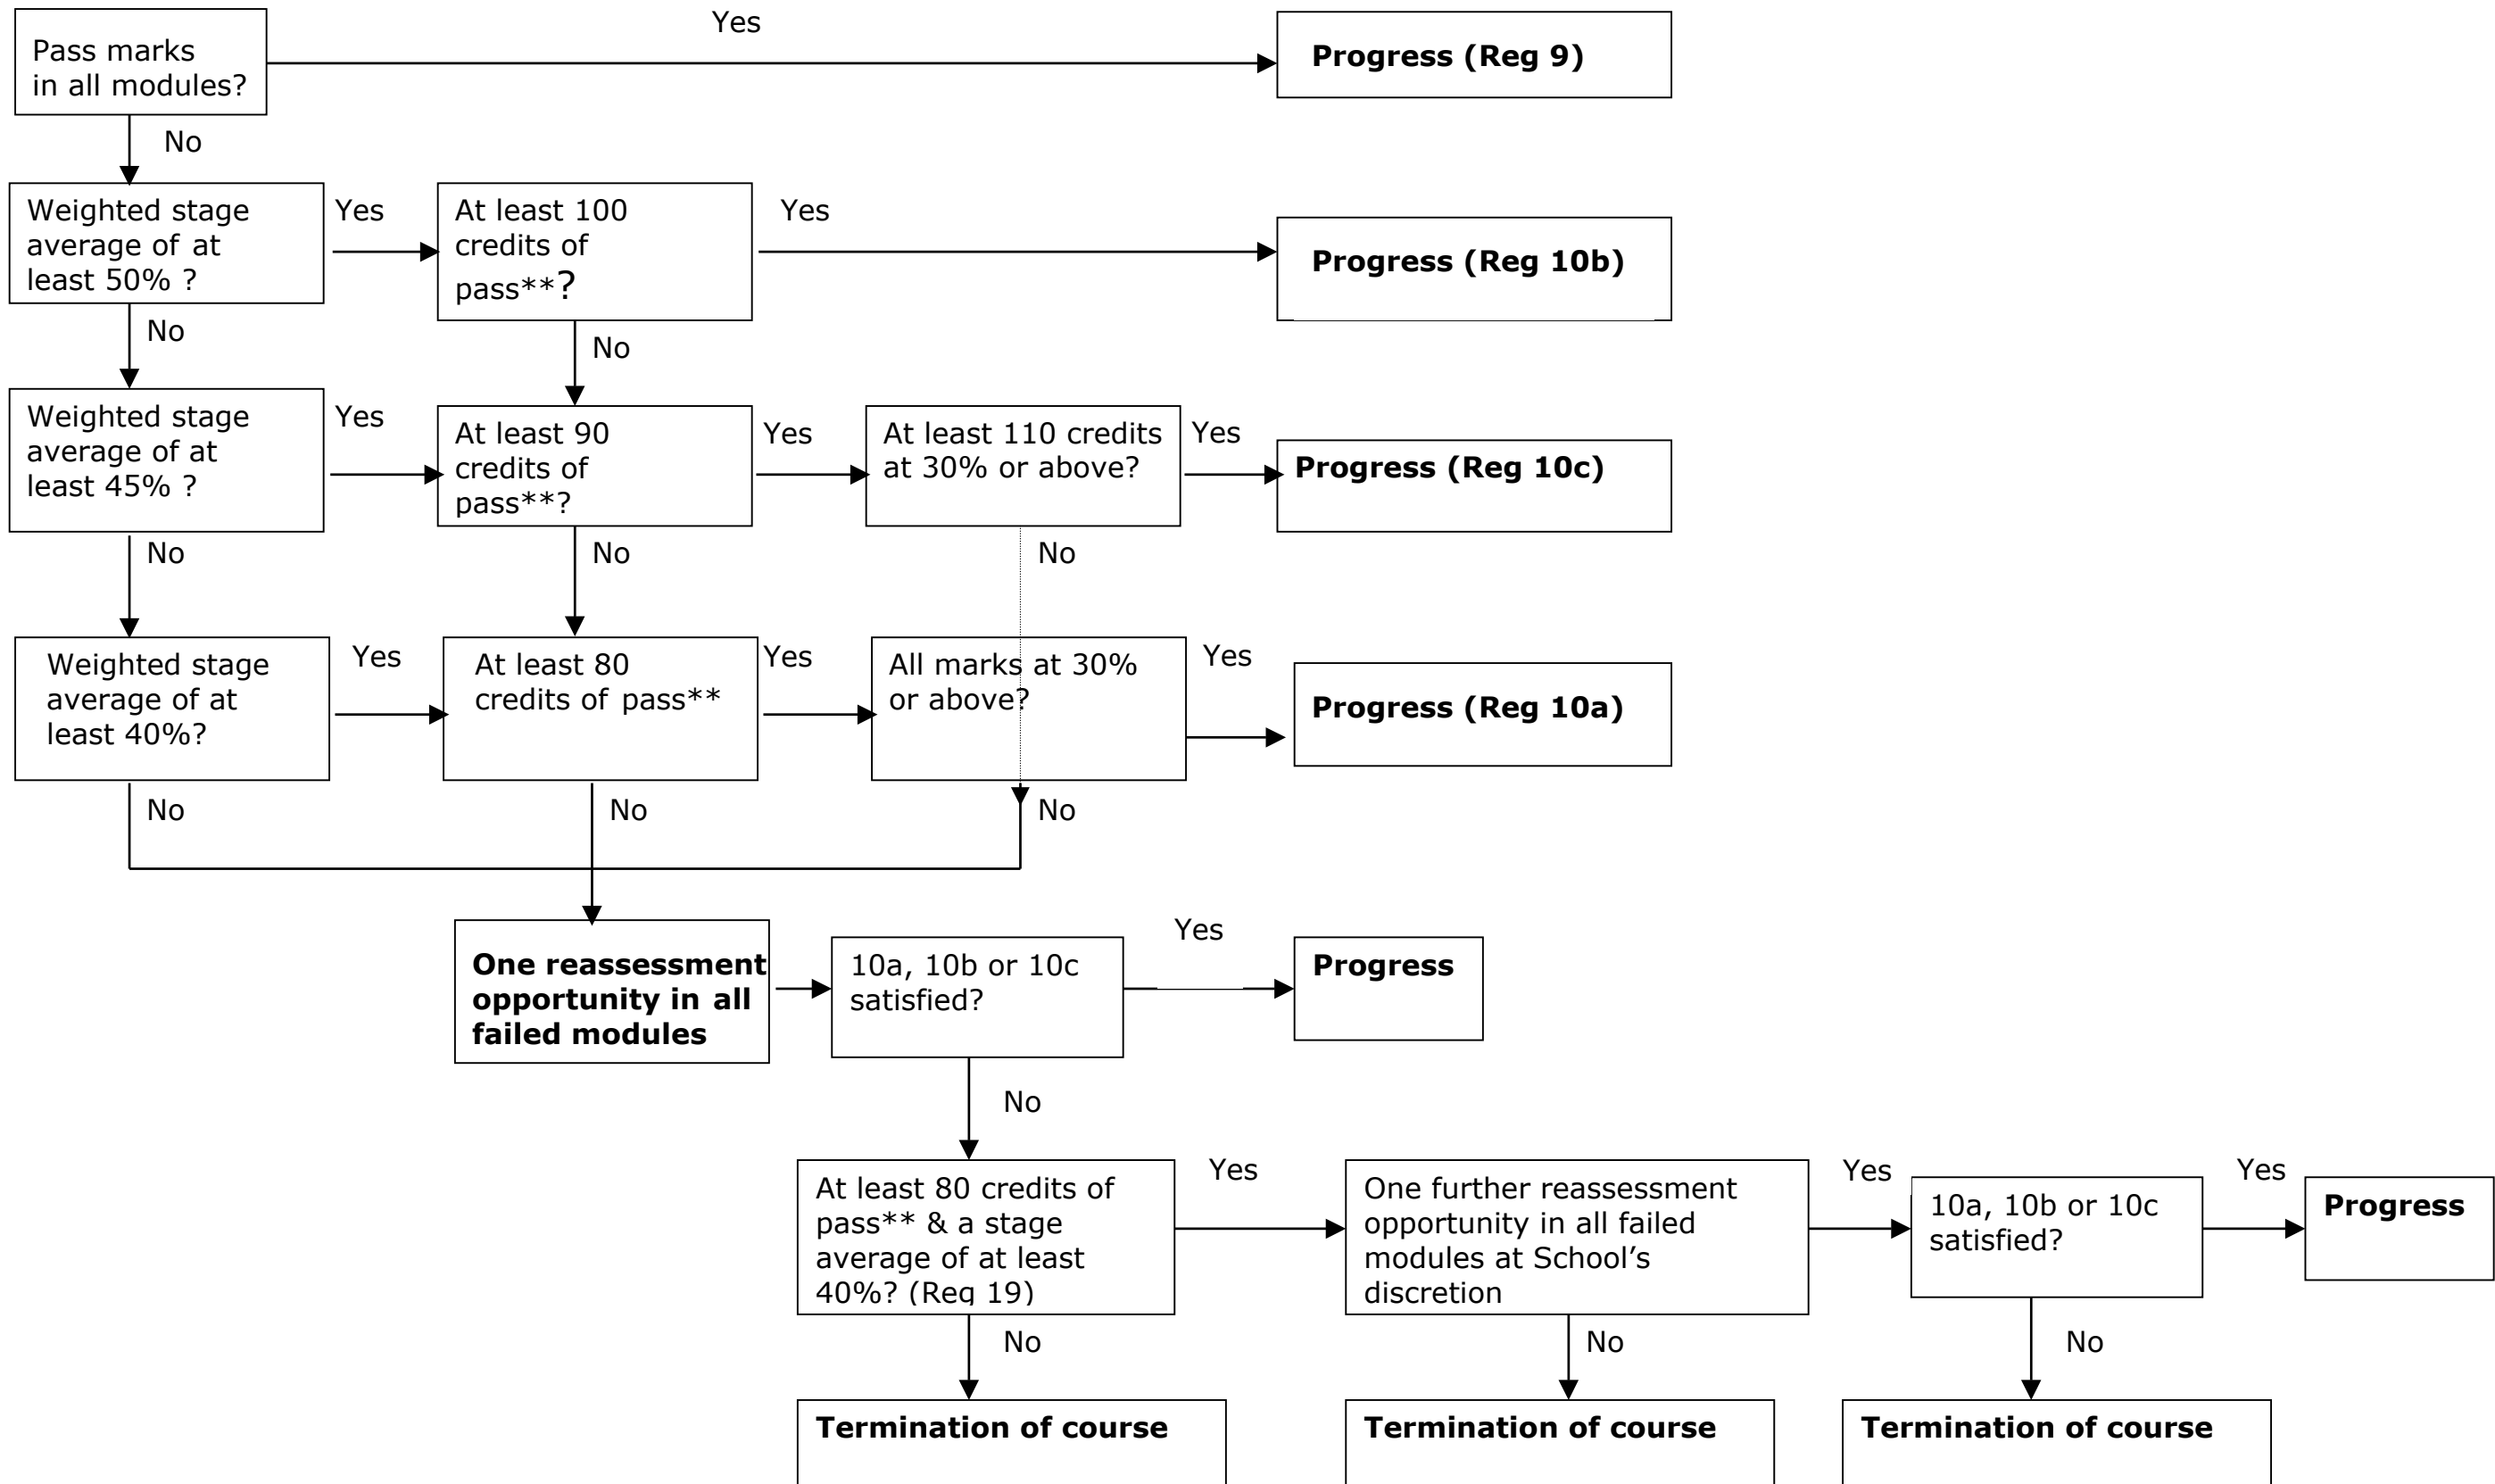

**University Progression, Compensation and Reassessment for Undergraduate Honours Courses\***

\* Supplementary Regulations may also specify additional course specific progression requirements – **these are not mapped out here**

\*\* A pass mark is 40%