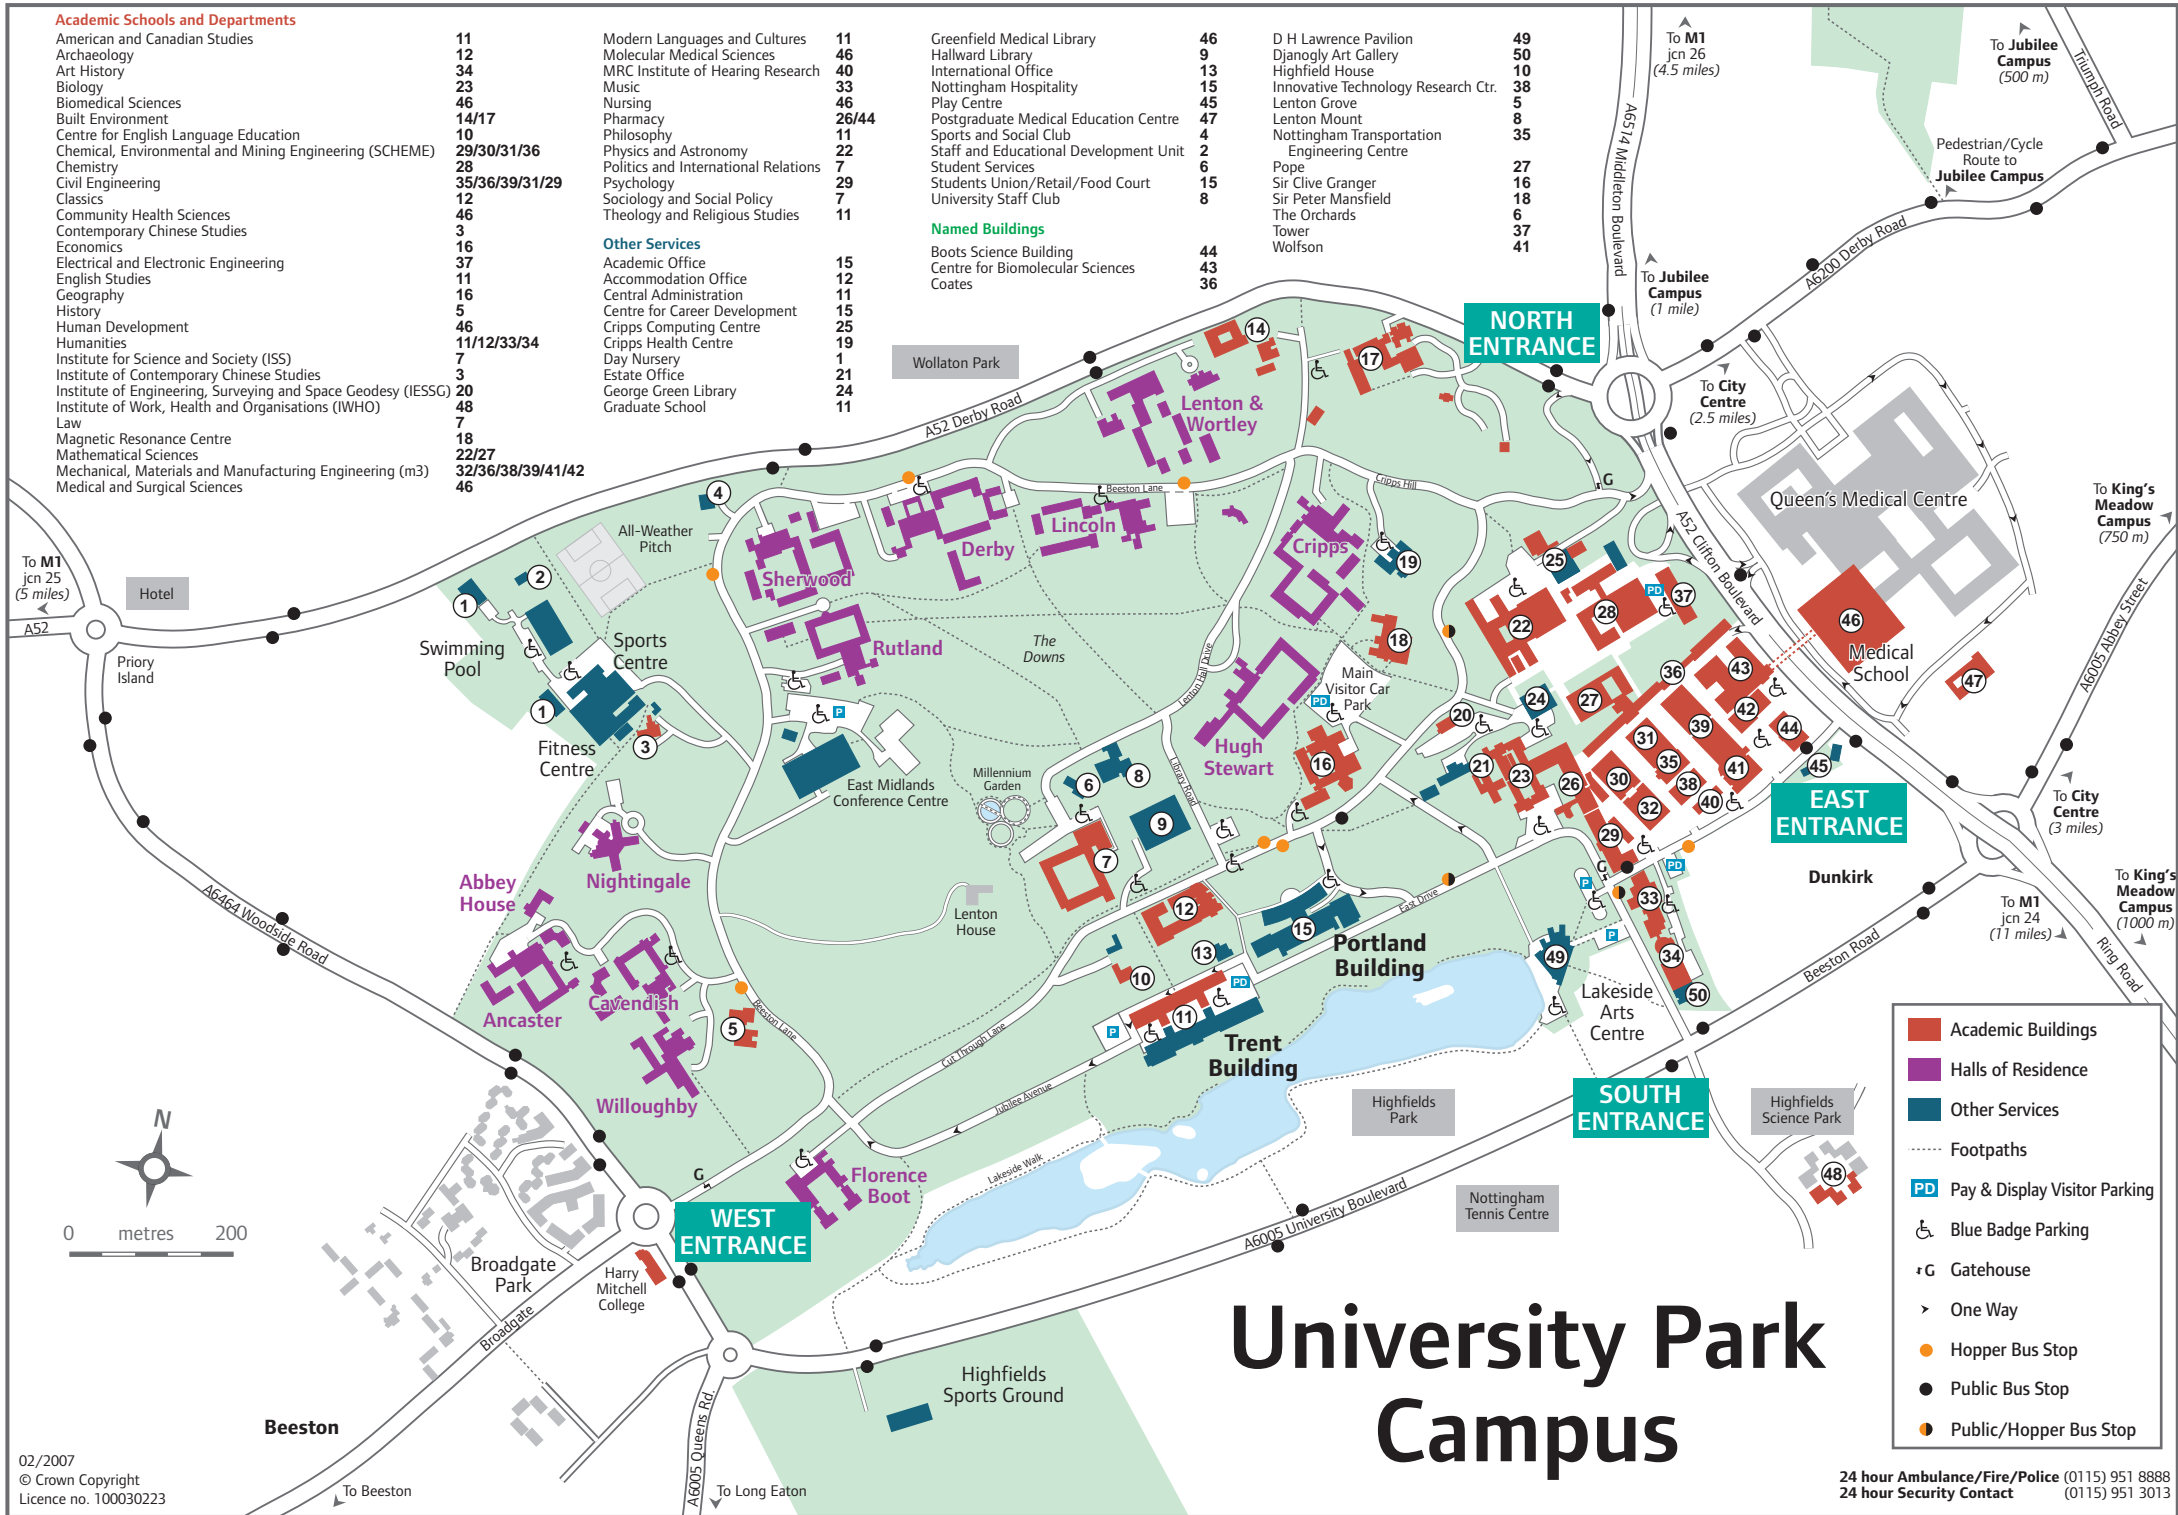

Other Services

Academic Office	15
Accommodation Office	12
Central Administration	11
Centre for Career Development	15
Cripps Computing Centre	25
Cripps Health Centre	19
Day Nursery	1
Estate Office	21
George Green Library	24
Graduate School	11

Greenfield Medical Library	46
Hallward Library	9
International Office	13
Nottingham Hospitality	15
Play Centre	45
Postgraduate Medical Education Centre	47
Sports and Social Club	4
Staff and Educational Development Unit	2
Student Services	6
Students Union/Retail/Food Court	15
University Staff Club	8

Named Buildings

Boots Science Building	44
Centre for Biomolecular Sciences	43
Coates	36

D H Lawrence Pavilion	49
Djanogly Art Gallery	50
Highfield House	10
Innovative Technology Research Ctr.	38
Lenton Grove	5
Lenton Mount	8
Nottingham Transportation	35
Engineering Centre	
Pope	27
Sir Clive Granger	16
Sir Peter Mansfield	18
The Orchards	6
Tower	37
Wolfson	41

University Park Campus