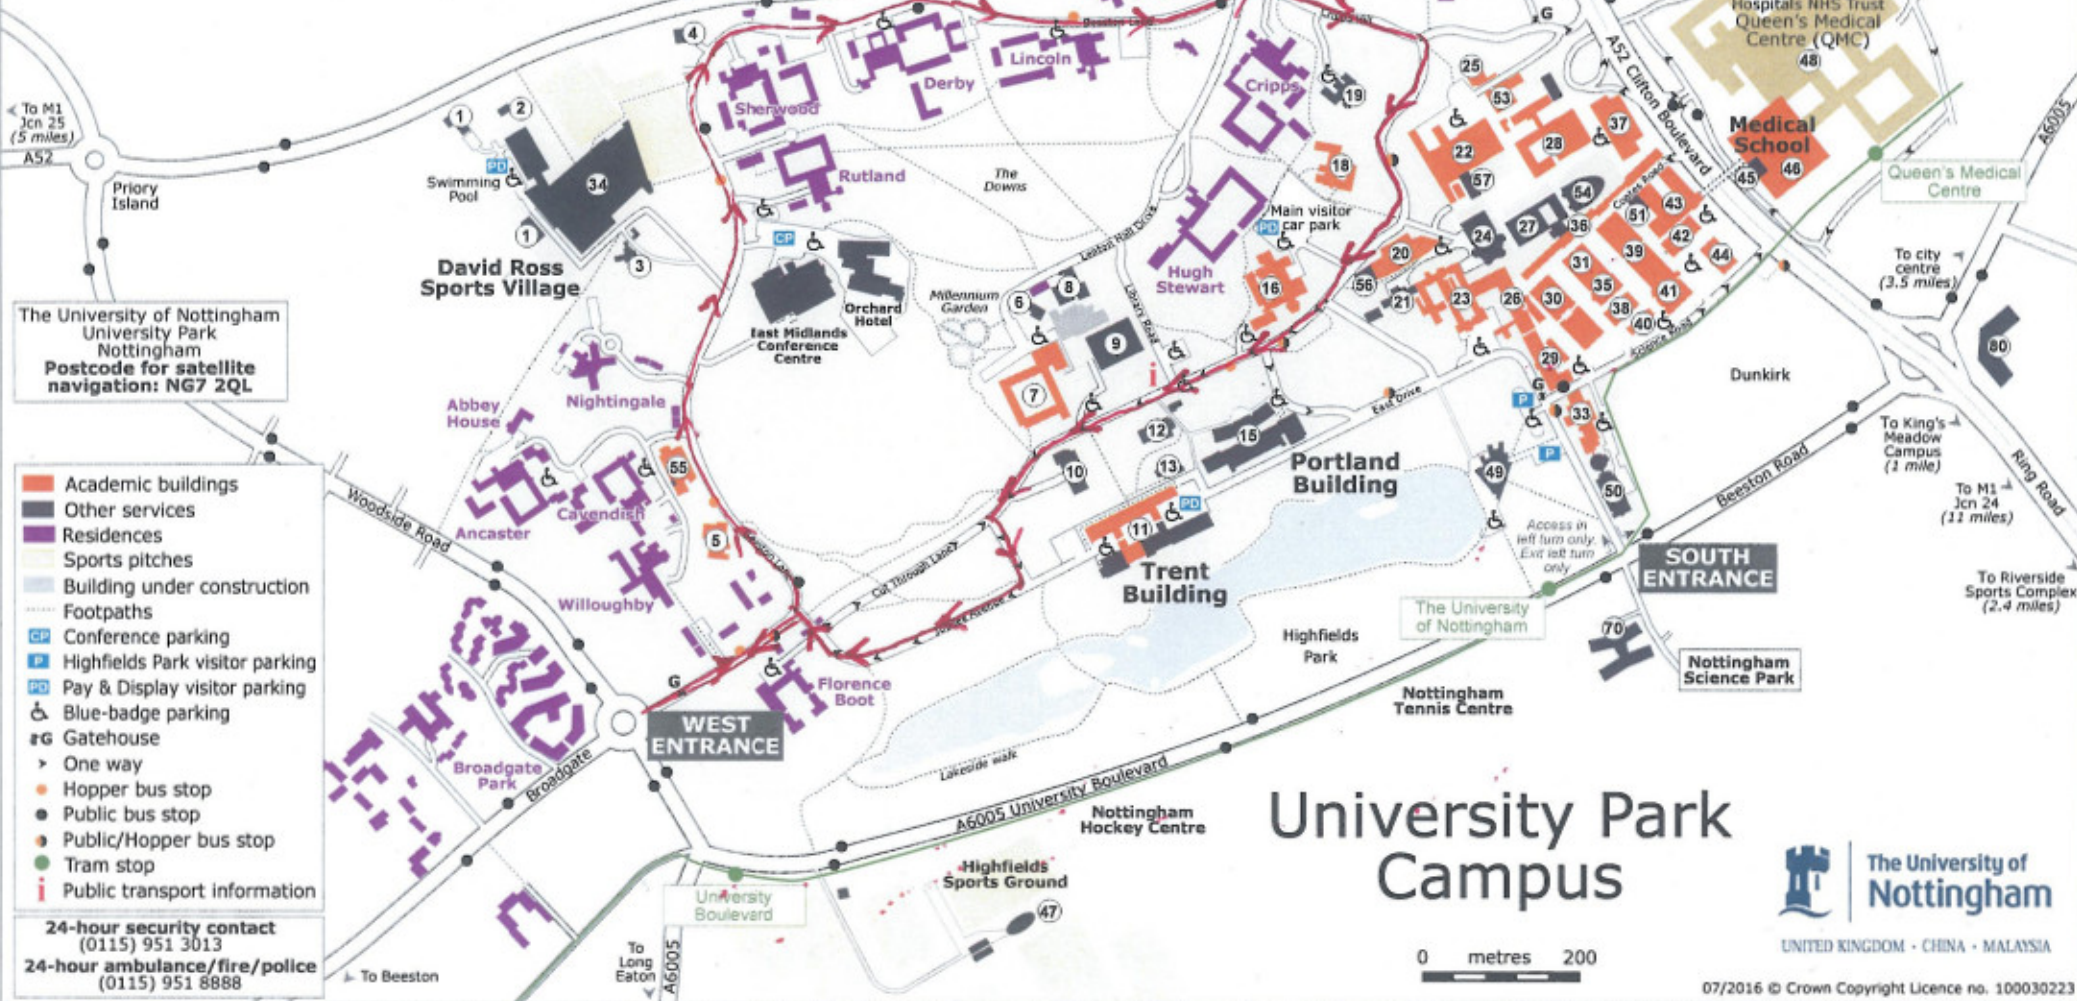

Other services (A-Z)

Admissions	60
Careers and Employability Service	15/27
Childcare Services	1/3
Coates Road Auditorium	51
Cripps Health Centre/Chemist/Dentist	19
Estates Office	21
Faith/Prayer rooms	15
George Green Library	24
Graduate School	10
Greenfield Medical Library	46
Hallward Library	9
Keighton Auditorium	56
Language Centre	11
Museum	50
Nottingham New Theatre	12
Racital Hall	33
Security Control	11
Sports	34/47
Student Service Centres	13/45/55/57
Students' Union/Retail/Food court	15
University of Nottingham International College	70
University of Nottingham Sports and Social Club	4

Named buildings (A-Z)

Boots Science Building	44
Centre for Biomolecular Sciences	43
Cherry Tree Lodge	13
Coates Building	36
David Ross Sports Village	34
Engineering Science Learning Centre	54
Gatehouse Lodge	60
Highfield House	10
Lenton Eaves	4
Lenton Fields	3
Lenton Grove	5
Lenton Hurst	52
Lenton Lodge	2
Nottingham Lakeside Arts	49/50
Nottingham University Academy of Science and Technology (NUAST)	80
Pope Building	27
Portland Building	15
Sir Clive Granger Building	16
Sir Peter Mansfield Building	18
The Hemsley	8
The Orchards	6
Trent Building	11
Vaughan Parry Williams Pavilion	47
Wolfson Building	41

The University of Nottingham
University Park
Nottingham
Postcode for satellite navigation: NG7 2QL

- Academic buildings
- Other services
- Residences
- Sports pitches
- Building under construction
- Footpaths
- Conference parking
- Highfields Park visitor parking
- Pay & Display visitor parking
- Blue-badge parking
- Gatehouse
- One way
- Hopper bus stop
- Public bus stop
- Public/Hopper bus stop
- Tram stop
- Public transport information