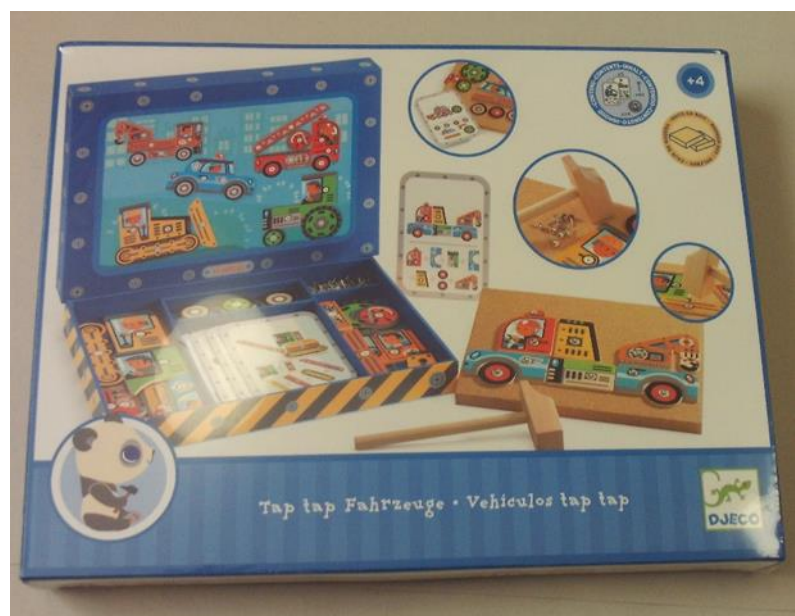

Pack: P-16

Age: 4 Years +

Cost: £1.00 per week