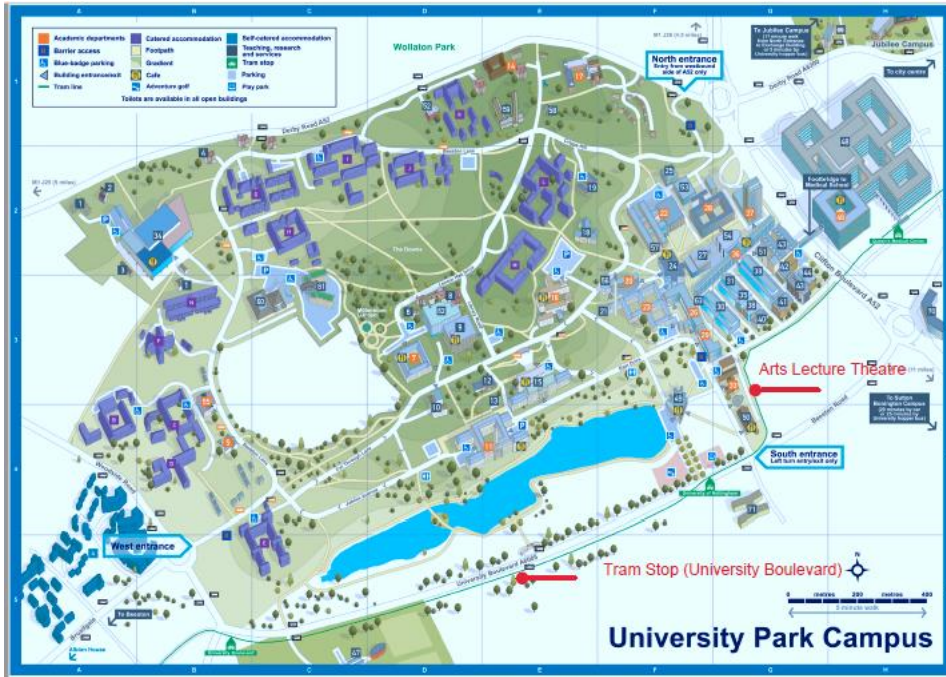

Going Nowhere? 1972, or thereabouts Conference

A30 Lecture Theatre, Lakeside Arts Centre

University Park, Nottingham, NG7 2RD

Please use **Djanogly Recital Hall entrance No. 3 (blue on map)**

SAT NAV: Please **do not** try to find us by postcode, as this will only take you to University Park, not to Lakeside directly. When entering our address into a Sat Nav, please enter East Drive, Nottingham.

Lakeside Venues