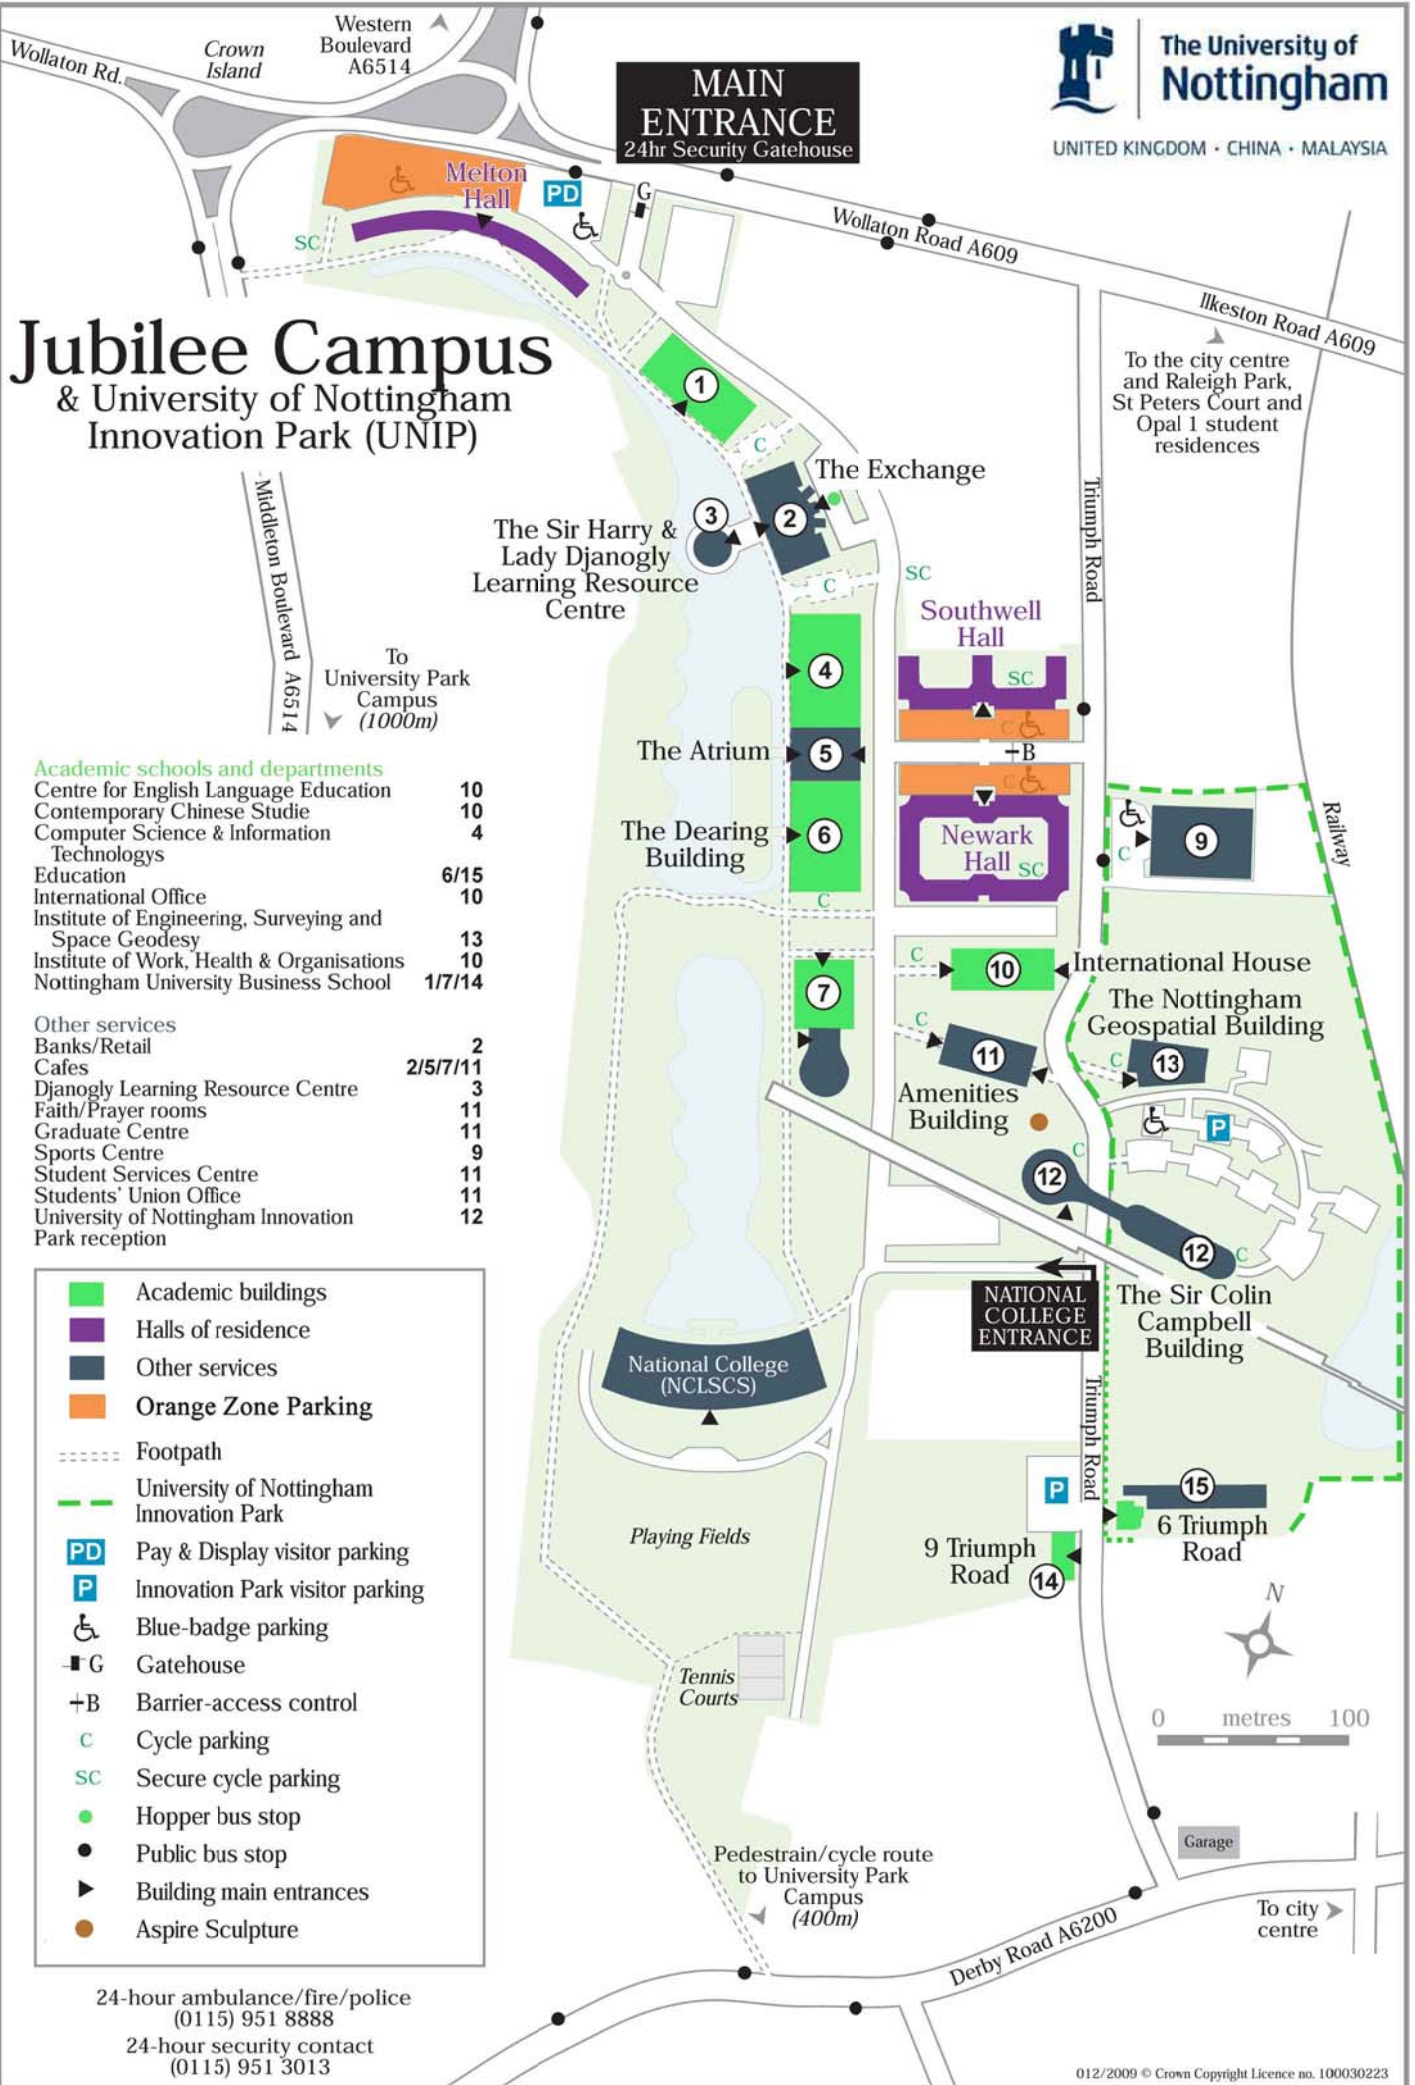

Jubilee Campus & University of Nottingham Innovation Park (UNIP)

MAIN ENTRANCE
24hr Security Gatehouse

The Sir Harry & Lady Djanogly Learning Resource Centre

The Exchange

Southwell Hall

Newark Hall

International House
The Nottingham Geospatial Building

Amenities Building

The Sir Colin Campbell Building

National College (NCLSCS)

Playing Fields

Tennis Courts

Pedestrian/cycle route to University Park Campus (400m)

To the city centre and Raleigh Park, St Peters Court and Opal 1 student residences

To University Park Campus (1000m)

Academic schools and departments	
Centre for English Language Education	10
Contemporary Chinese Studie	10
Computer Science & Information Technologies	4
Education	6/15
International Office	10
Institute of Engineering, Surveying and Space Geodesy	13
Institute of Work, Health & Organisations	10
Nottingham University Business School	1/7/14

Other services	
Banks/Retail	2
Cafes	2/5/7/11
Djanogly Learning Resource Centre	3
Faith/Prayer rooms	11
Graduate Centre	11
Sports Centre	9
Student Services Centre	11
Students' Union Office	11
University of Nottingham Innovation Park reception	12