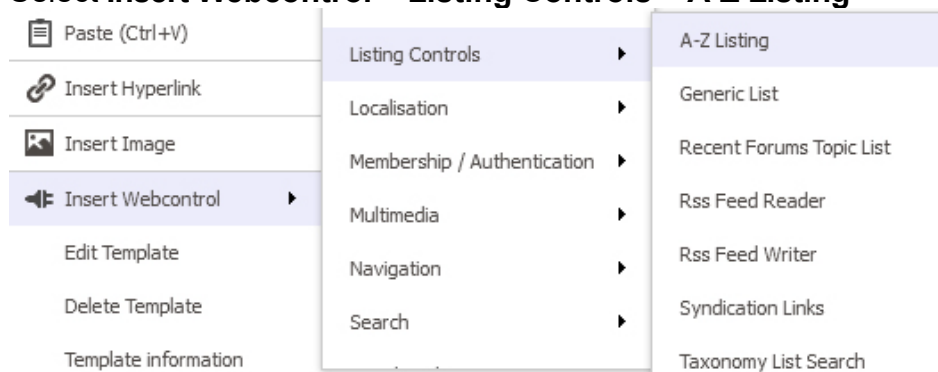

Add an A to Z listing in Contensis CMS

In this guide

About A to Z listings.....	1
Add an A to Z listing to your page.....	1

About A to Z listings

The purpose an A to Z is to list any required items on a single page, alphabetically. This is done by inserting a web control into your editable area and applying various settings.

The web control is then set to list anything that adopts certain properties.

The example shown in this guide will list **only pages** within **nottingham.ac.uk/sport** that have been set to **show in the A to Z**.

Add an A to Z listing to your page

In edit mode of your page, right click where you would like the listing to go.

1. Select **Insert Webcontrol > Listing Controls > A-Z Listing**

2. Apply the following settings: