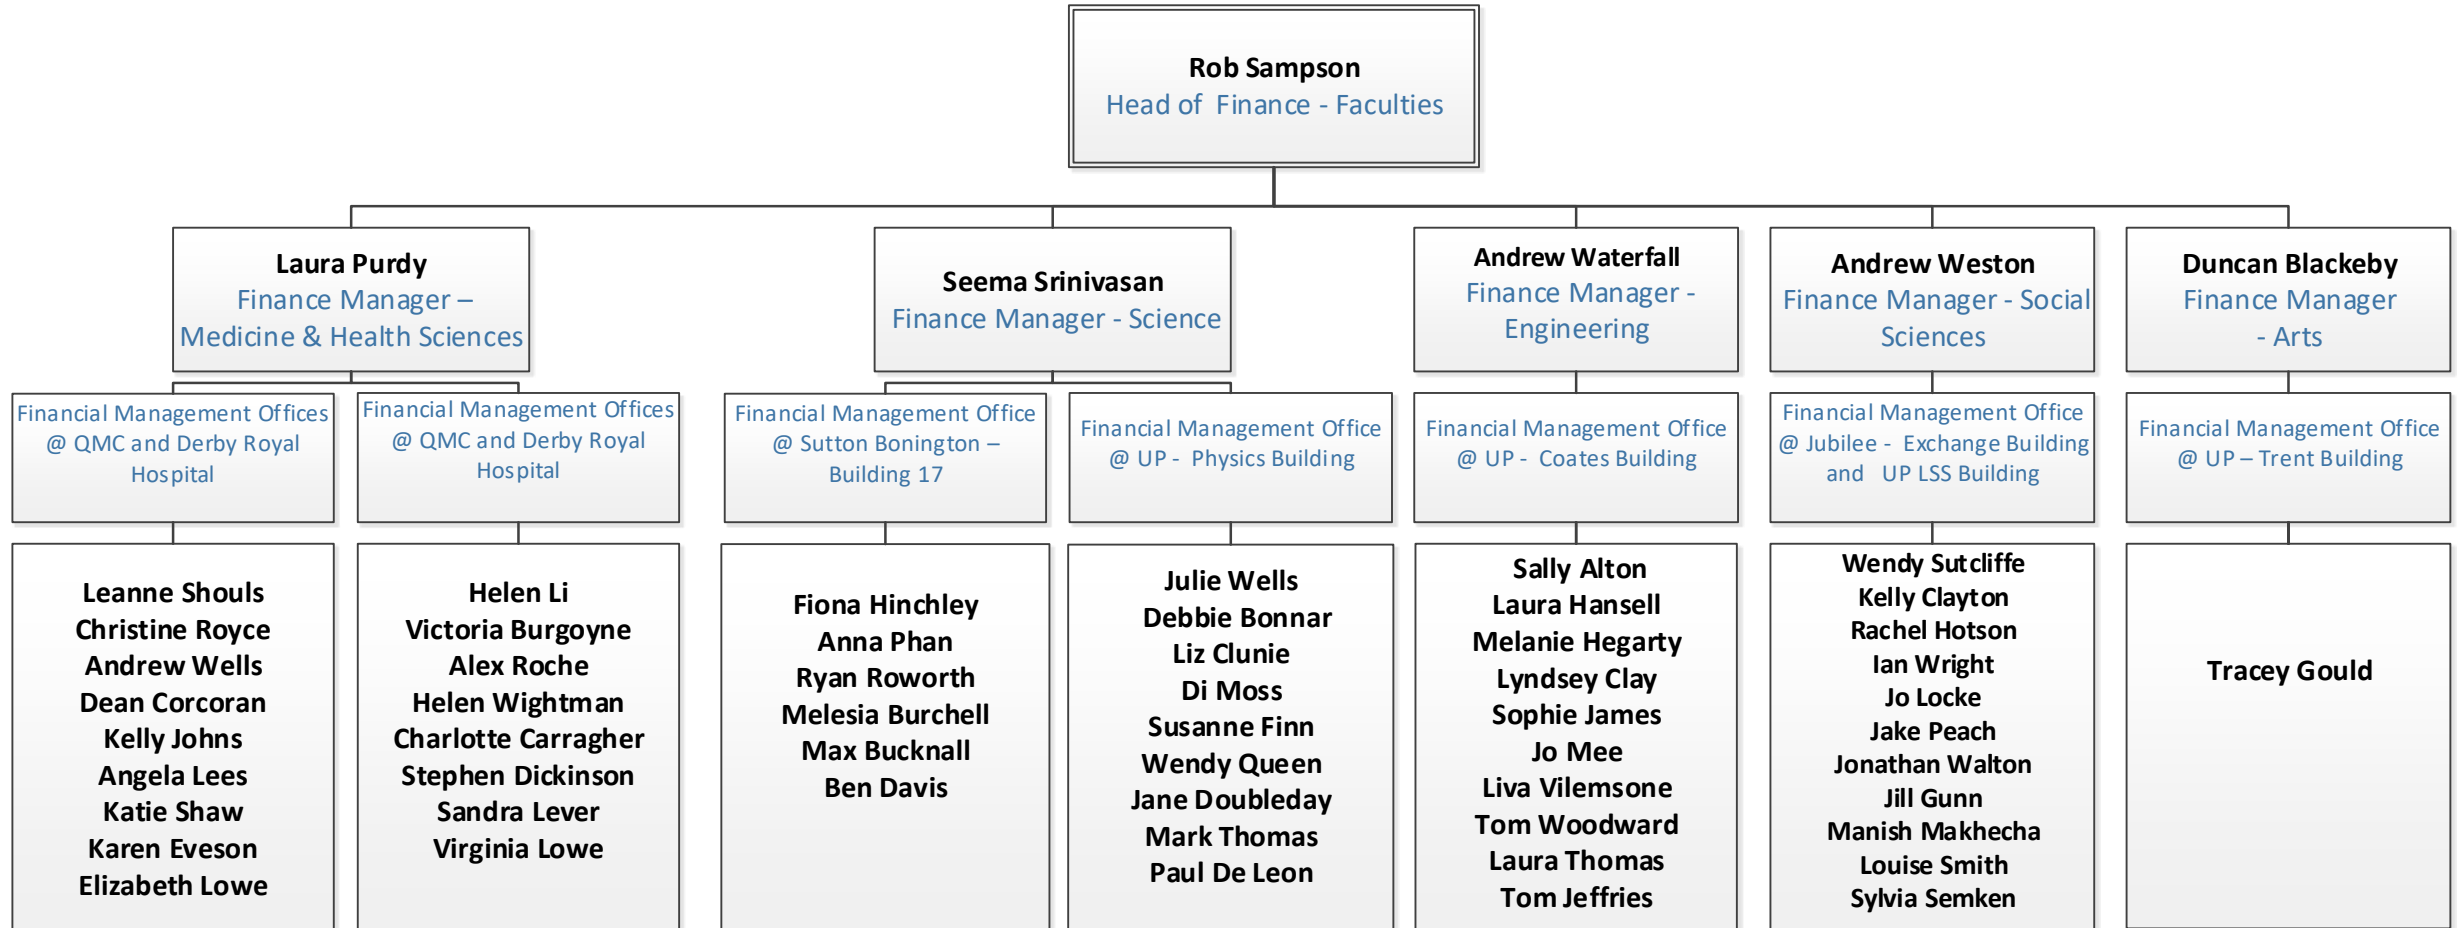

Financial Management

Financial Management

Financial Management Office @ University Park Trent Building room C17

Financial Management

Social Sciences

Financial Management Office @ Jubilee Campus Exchange Building & LSS Building

Financial Management

Science

*Note:- The SB Science Team also support Laura Purdy in delivery to the School of Veterinary Science and Medicine

Financial Management Office @Sutton Bonington Campus Building 17