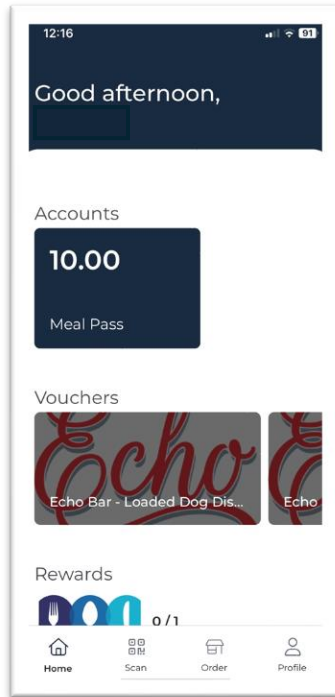

View your MealPass balance under Accounts:

Top up your MealPass account:  
Select Account, Register a card or top up with Apple pay