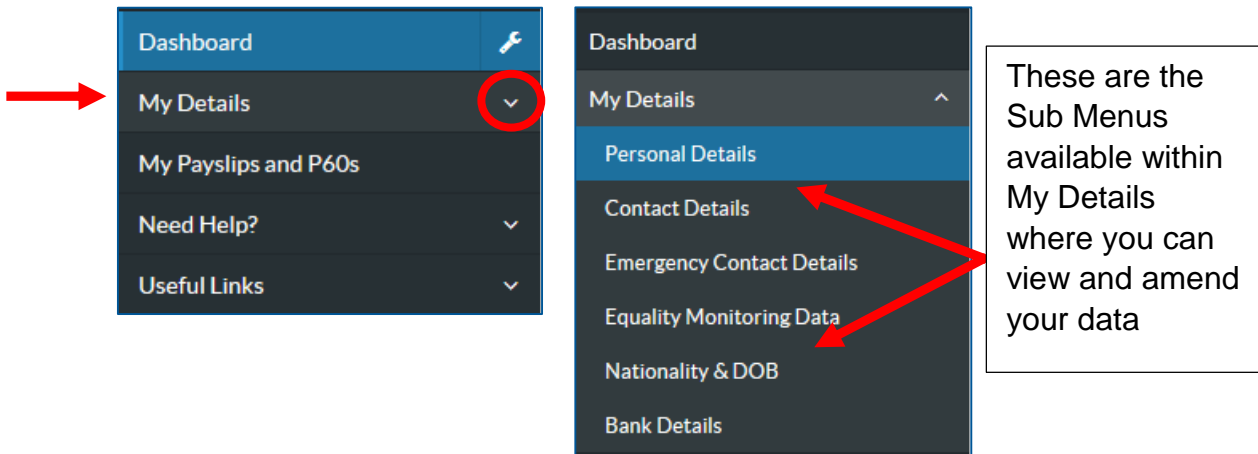

## Menus / Sub Menus

The left hand side contains a Menu. Click on 'My Details' (for example) and a Sub Menu will appear. Note the  symbol indicates that a Sub Menu exists:

Click on a different Menu / Sub Menu to navigate to it.