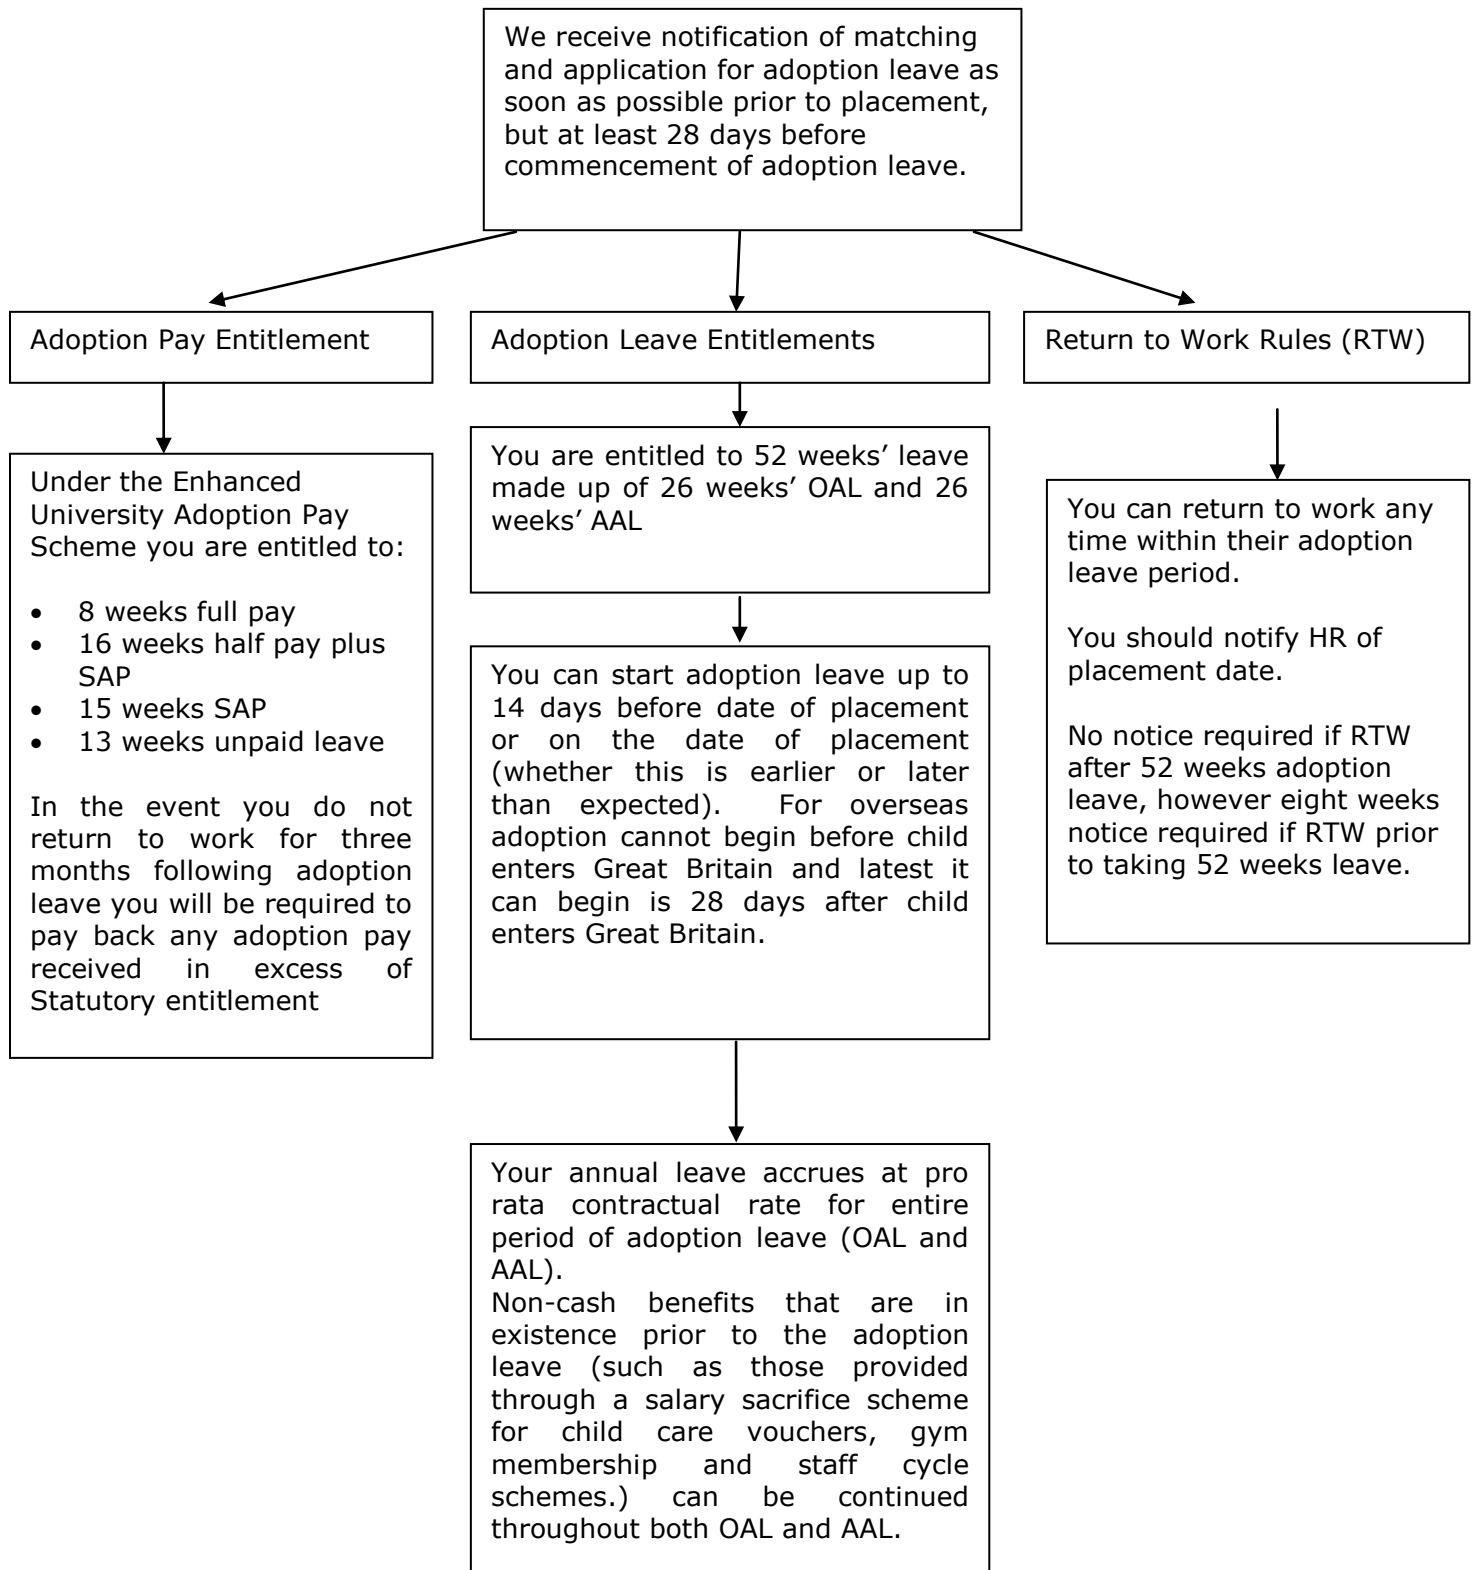

Adoption Details if you have more than 12 months' service at EWC on terms & conditions in excess of statutory requirements.

We, within 28 days of receiving the notification regarding adoption leave will write confirming adoption entitlements

Adoption Details if you have less than 12 months' service prior to EWC