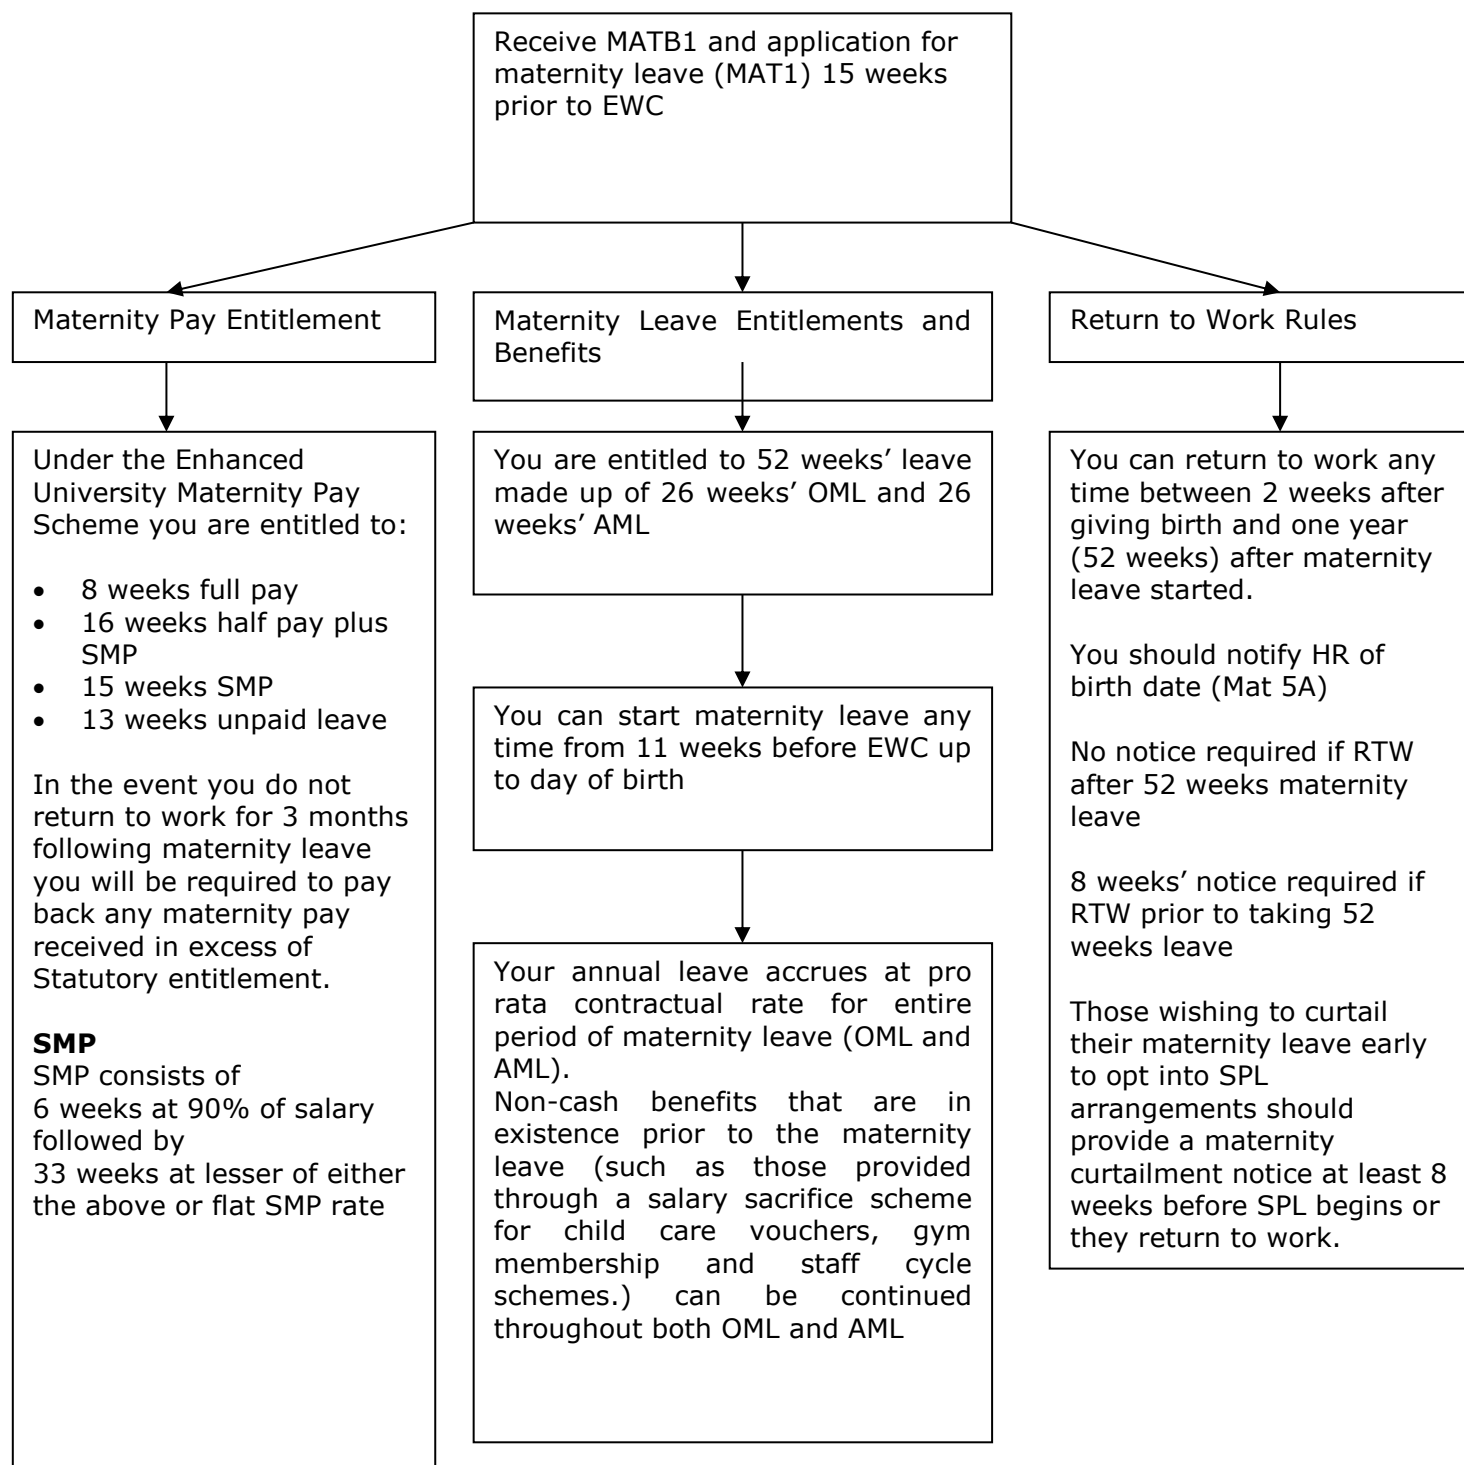

Maternity Details if you have more than 12 months' service at EWC on terms & conditions in excess of statutory requirements.

We, within 28 days of receiving the notification regarding maternity leave, will write to you confirming maternity entitlements

Maternity Details for employees with less than 12 months' service prior to EWC

We, within 28 days of receiving the notification regarding maternity leave, will write to you confirming maternity entitlements.