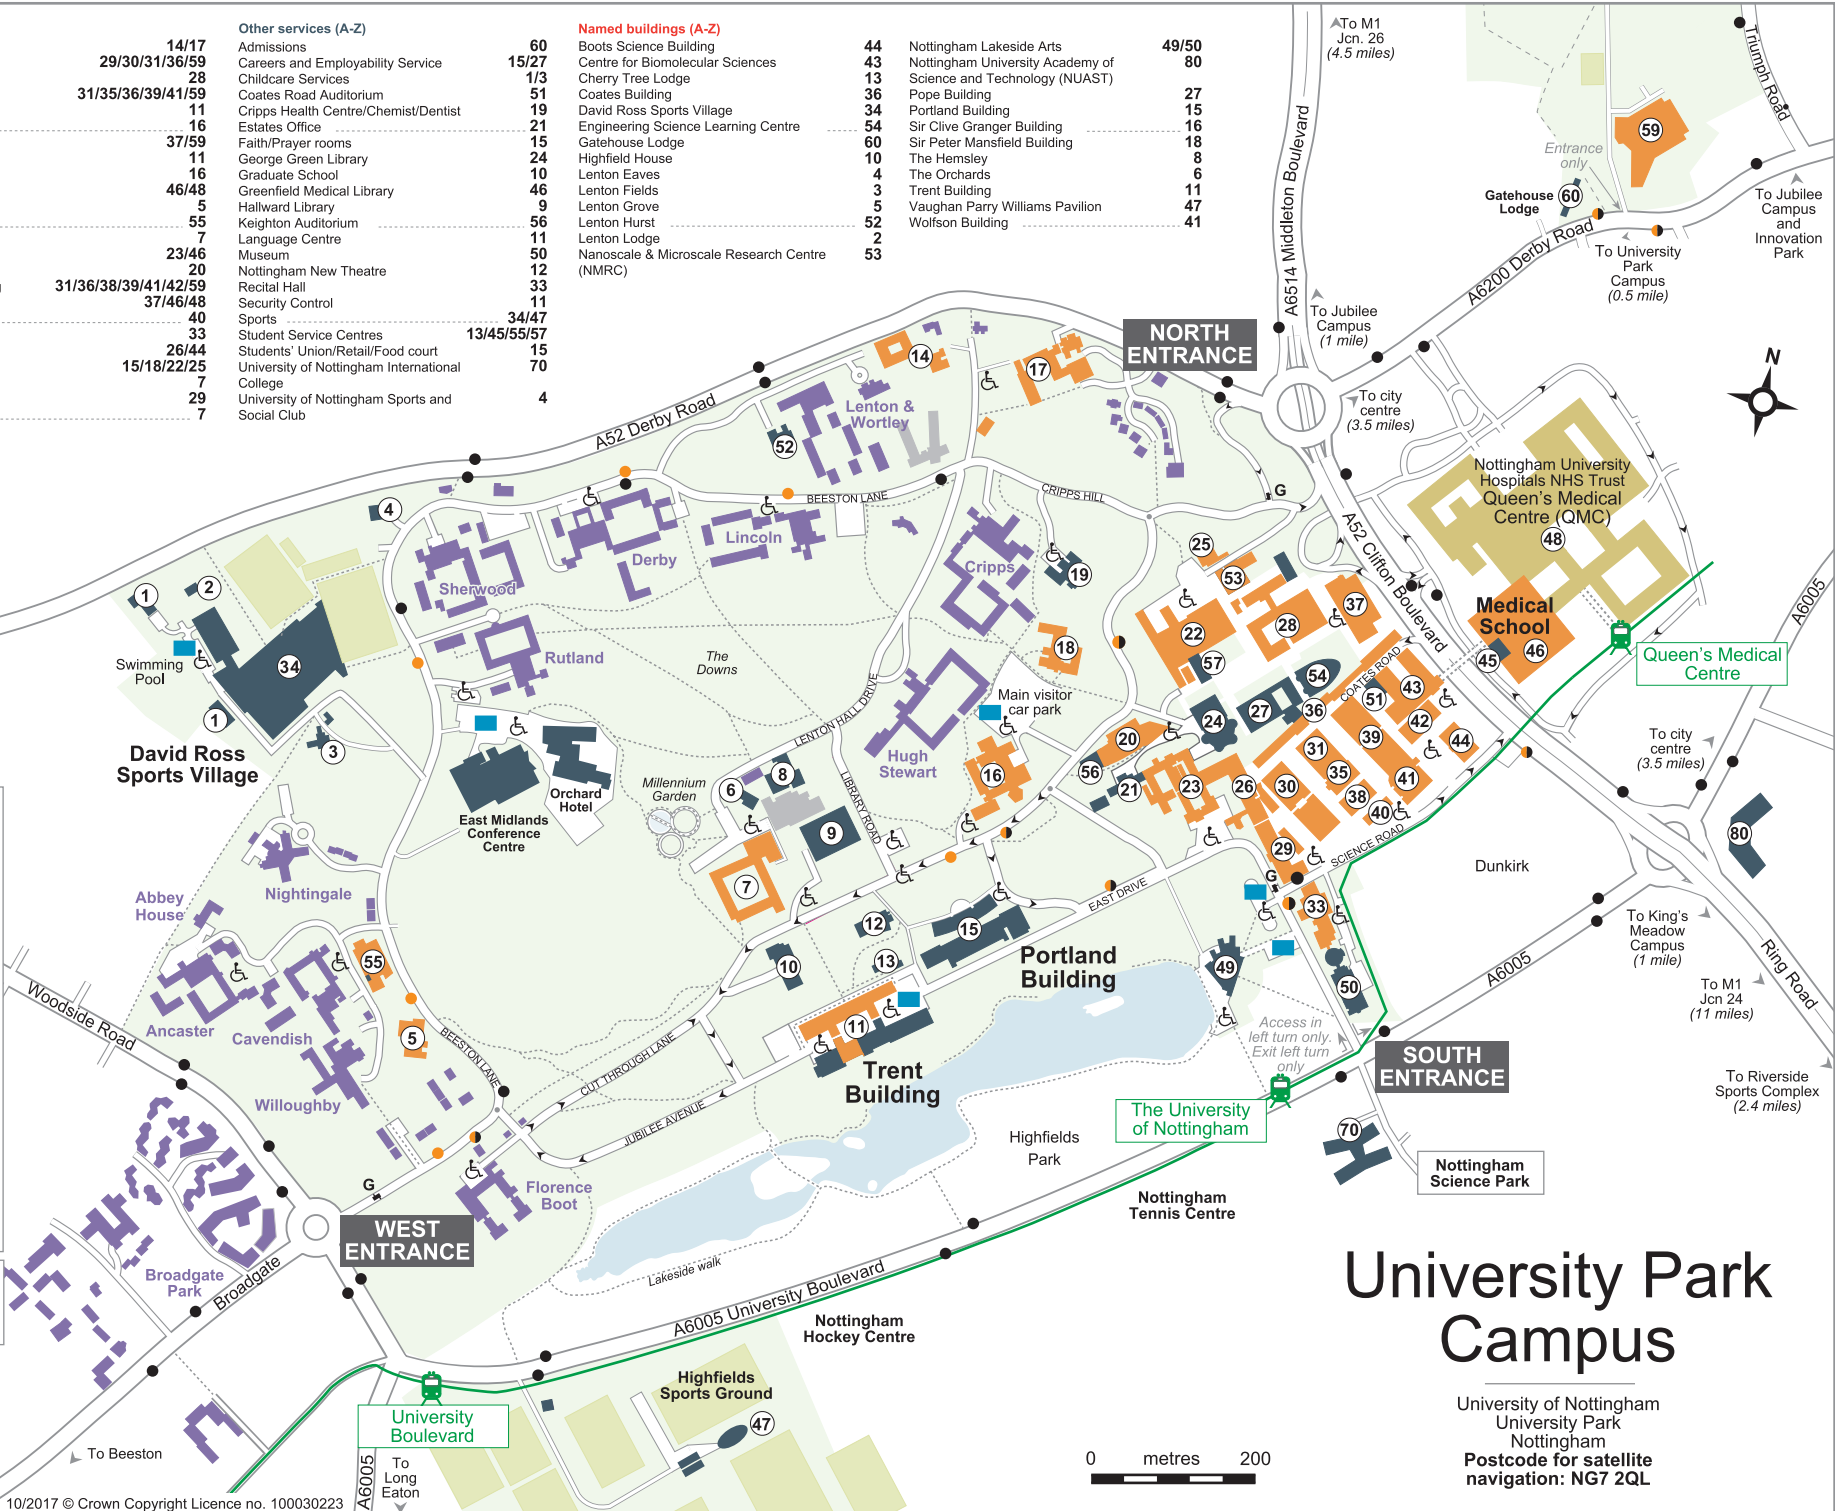

**Other services (A-Z)**

Admissions	60
Careers and Employability Service	15/27
Childcare Services	1/3
Coates Road Auditorium	51
Cripps Health Centre/Chemist/Dentist	19
Estates Office	21
Faith/Prayer rooms	15
George Green Library	24
Graduate School	10
Greenfield Medical Library	46
Hallward Library	9
Keighton Auditorium	56
Language Centre	11
Museum	50
Nottingham New Theatre	12
Recital Hall	33
Security Control	11
Sports	34/47
Student Service Centres	13/45/55/57
Students' Union/Retail/Food court	15
University of Nottingham International College	70
University of Nottingham Sports and Social Club	4

**Named buildings (A-Z)**

Boots Science Building	44	Nottingham Lakeside Arts	49/50
Centre for Biomolecular Sciences	43	Nottingham University Academy of Science and Technology (NUAST)	80
Cherry Tree Lodge	13	Pope Building	27
Coates Building	36	Portland Building	15
David Ross Sports Village	34	Sir Clive Granger Building	16
Engineering Science Learning Centre	54	Sir Peter Mansfield Building	18
Gatehouse Lodge	60	The Hemsley	8
Highfield House	10	The Orchards	6
Lenton Eaves	4	Trent Building	11
Lenton Fields	4	Vaughan Parry Williams Pavilion	47
Lenton Grove	5	Wolfson Building	41
Lenton Hurst	52		
Lenton Lodge	2		
Nanoscale & Microscale Research Centre (NMRC)	53		

- Academic buildings
- Other services
- Residences
- Sports pitches
- Building under construction
- Footpaths
- Conference parking
- Highfields Park visitor parking
- Pay & Display visitor parking
- Blue-badge parking
- Gatehouse
- One way
- Hopper bus stop
- Public bus stop
- Public/Hopper bus stop stop
- Public transport information
- Tram stop

# University Park Campus

University of Nottingham  
University Park  
Nottingham  
Postcode for satellite navigation: NG7 2QL