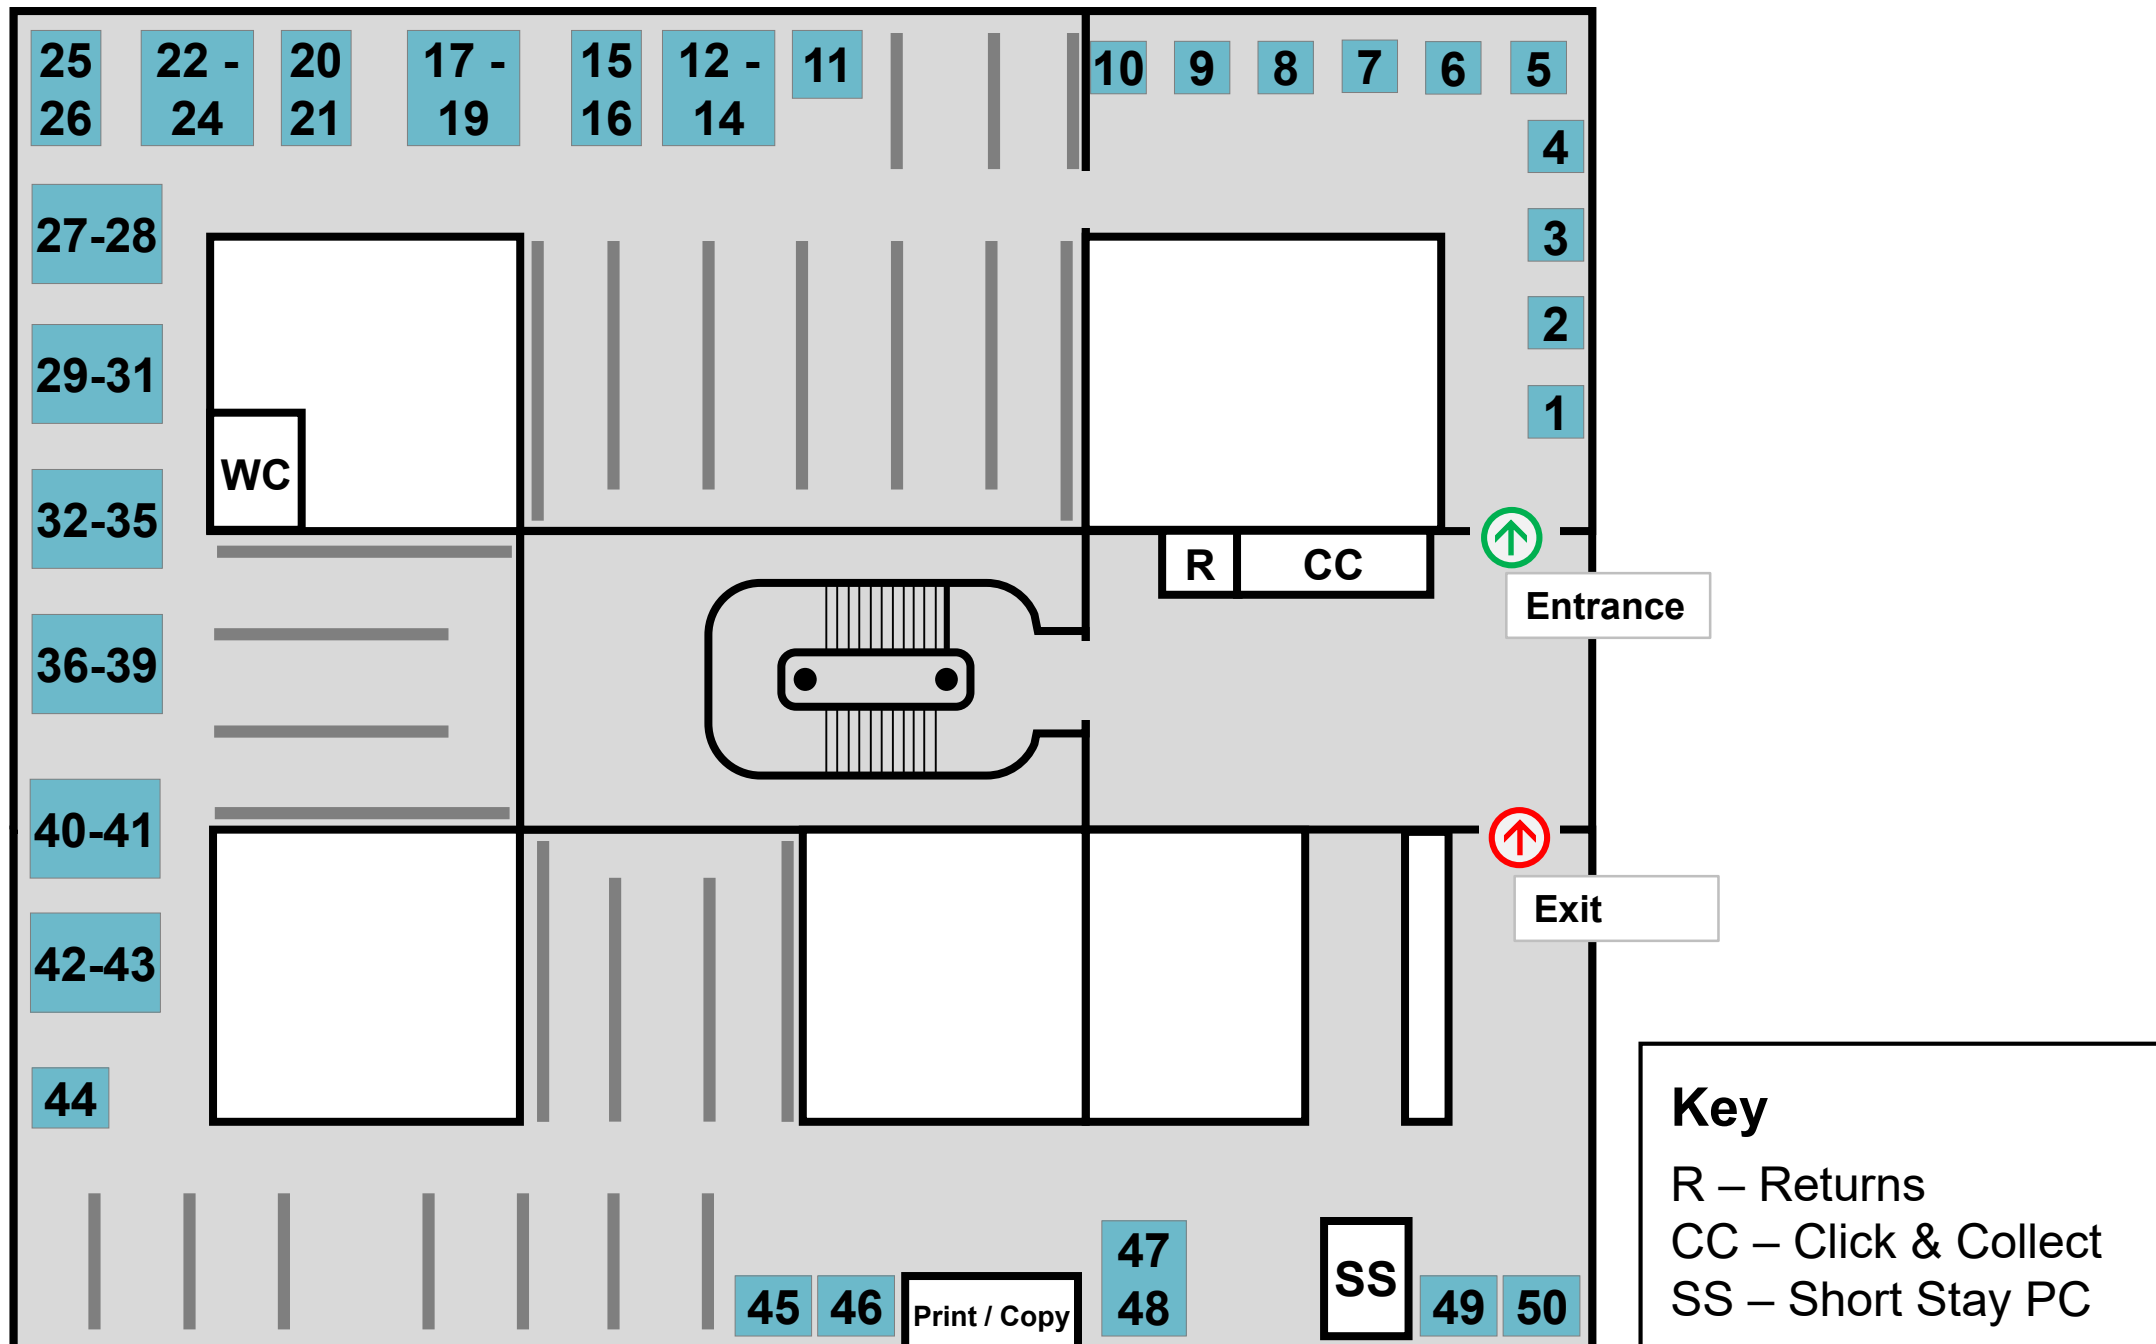

Business Library

Use this map to find the location of your booked space. Make sure to follow the one-way system put in place to keep you safe.

Key
 R – Returns
 CC – Click & Collect
 SS – Short Stay PC