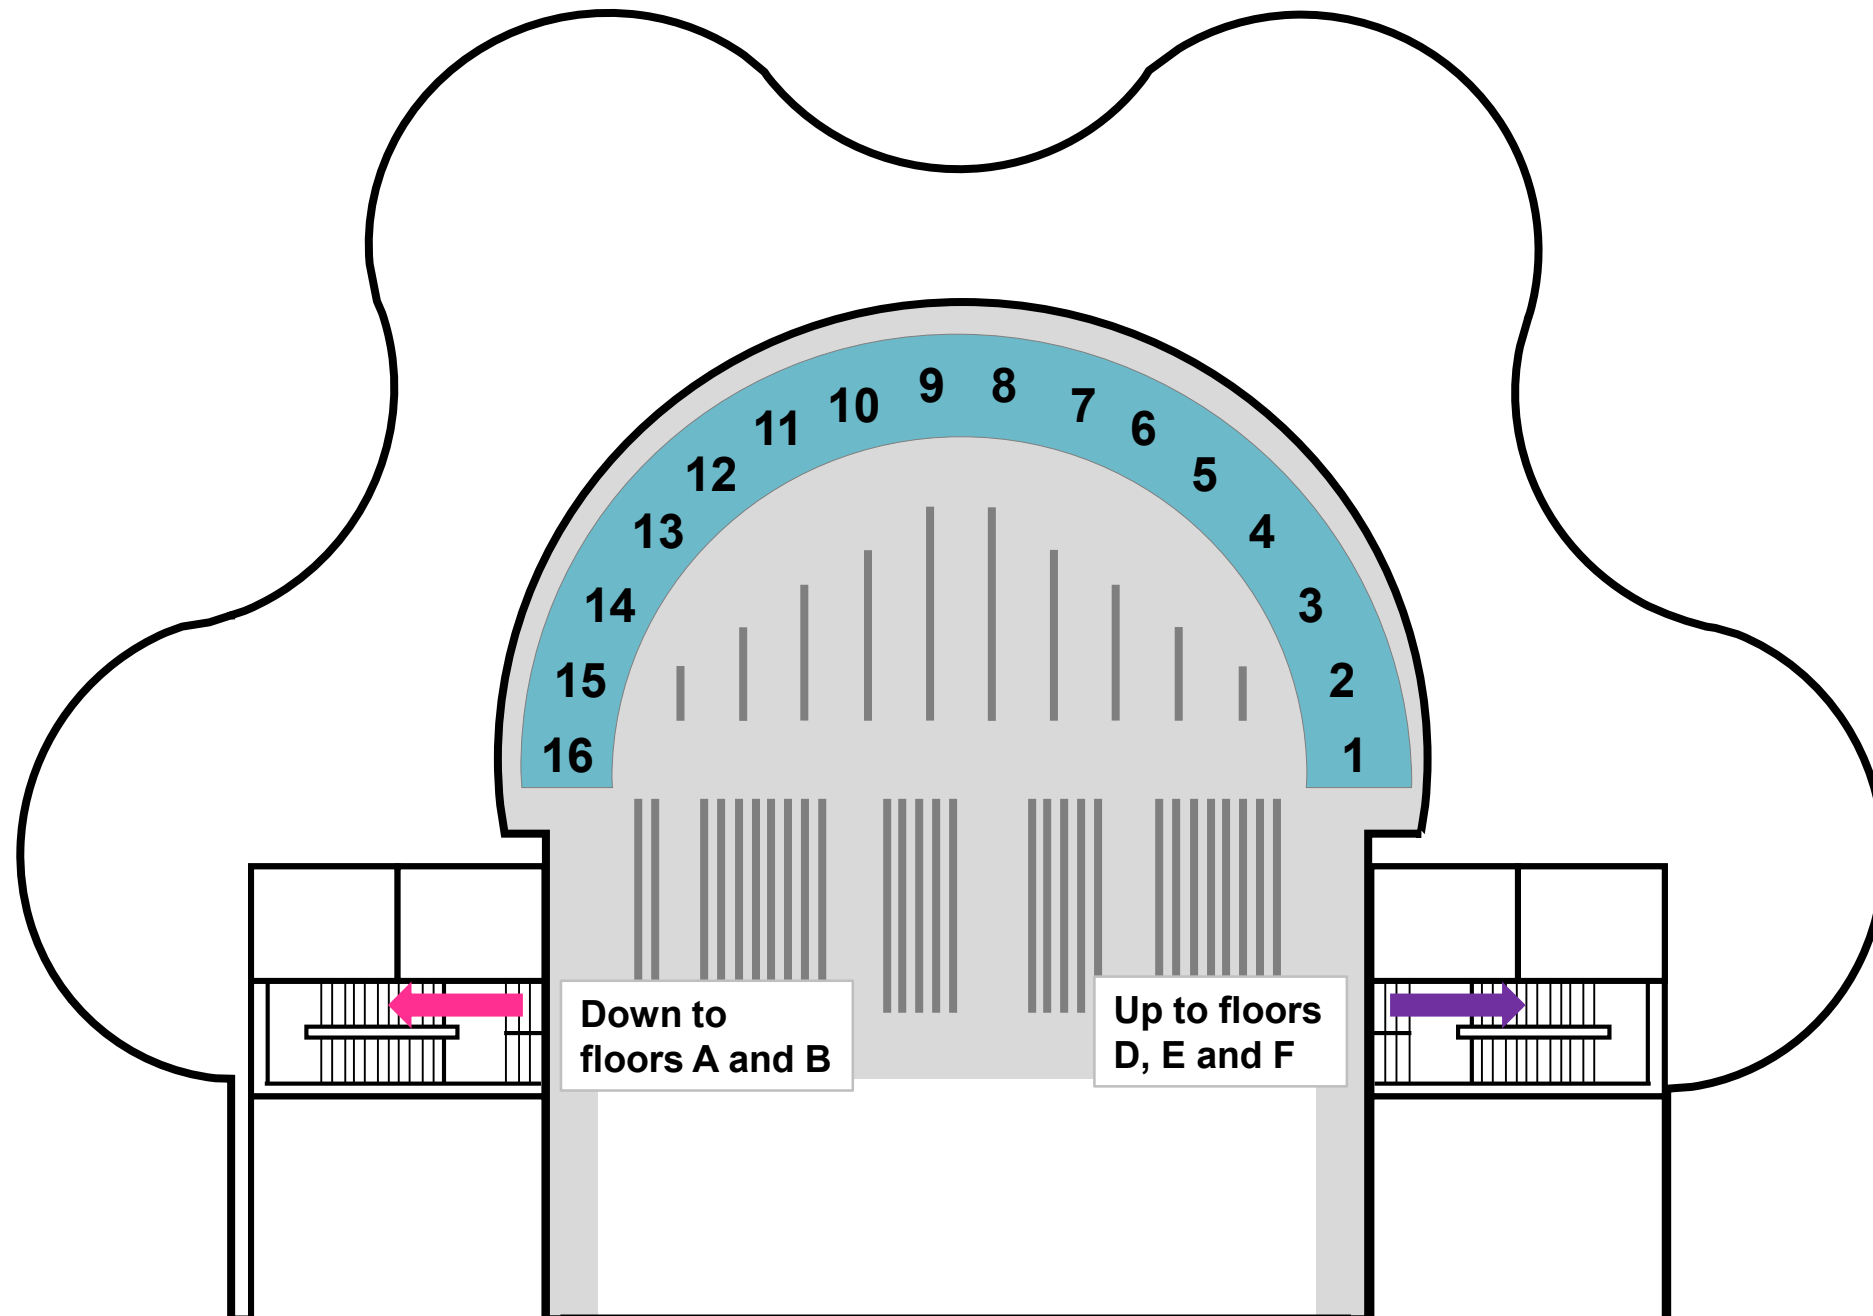

George Green Library – A floor North

Use this map to find the location of your booked space. Make sure to follow the one-way system put in place to keep you safe.

George Green Library – B floor South

Use this map to find the location of your booked space. Make sure to follow the one-way system put in place to keep you safe.

George Green Library – B floor North

Use this map to find the location of your booked space. Make sure to follow the one-way system put in place to keep you safe.

George Green Library – C floor South

Use this map to find the location of your booked space. Make sure to follow the one-way system put in place to keep you safe.

George Green Library – C floor North

Use this map to find the location of your booked space. Make sure to follow the one-way system put in place to keep you safe.

George Green Library – D floor

Use this map to find the location of your booked space. Make sure to follow the one-way system put in place to keep you safe.

George Green Library – E floor South

Use this map to find the location of your booked space. Make sure to follow the one-way system put in place to keep you safe.

George Green Library – E floor North

Use this map to find the location of your booked space. Make sure to follow the one-way system put in place to keep you safe.