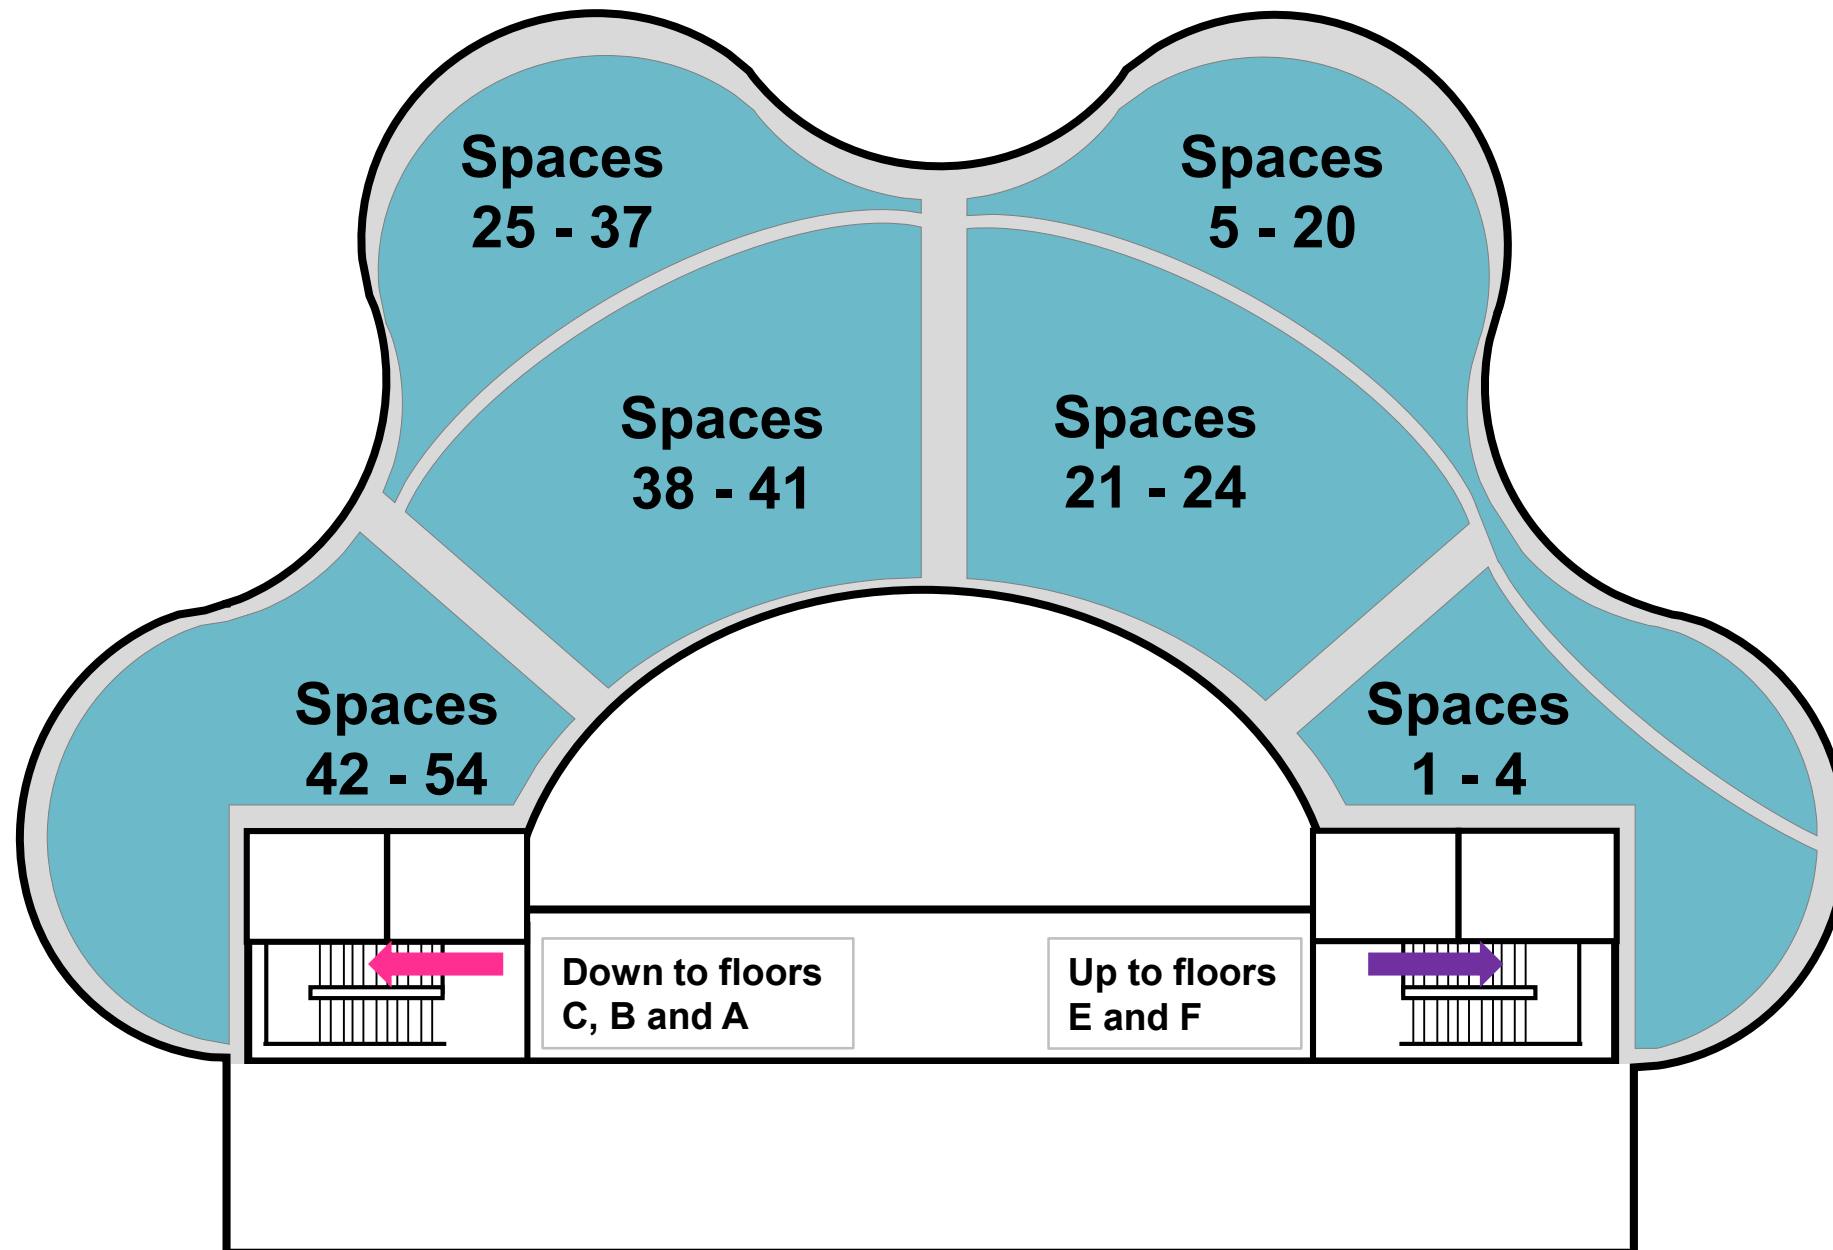

George Green Library – A floor North

Use this map to find the location of your booked space. Make sure to follow the one-way system put in place to keep you safe.

George Green Library – B floor South

Use this map to find the location of your booked space. Make sure to follow the one-way system put in place to keep you safe.

George Green Library – B floor North

Use this map to find the location of your booked space. Make sure to follow the one-way system put in place to keep you safe.

George Green Library – C floor South

Use this map to find the location of your booked space. Make sure to follow the one-way system put in place to keep you safe.

George Green Library – C floor North

Use this map to find the location of your booked space. Make sure to follow the one-way system put in place to keep you safe.

George Green Library – D floor

Use this map to find the location of your booked space. Make sure to follow the one-way system put in place to keep you safe.

George Green Library – E floor South

Use this map to find the location of your booked space. Make sure to follow the one-way system put in place to keep you safe.

George Green Library – E floor North

Use this map to find the location of your booked space. Make sure to follow the one-way system put in place to keep you safe.