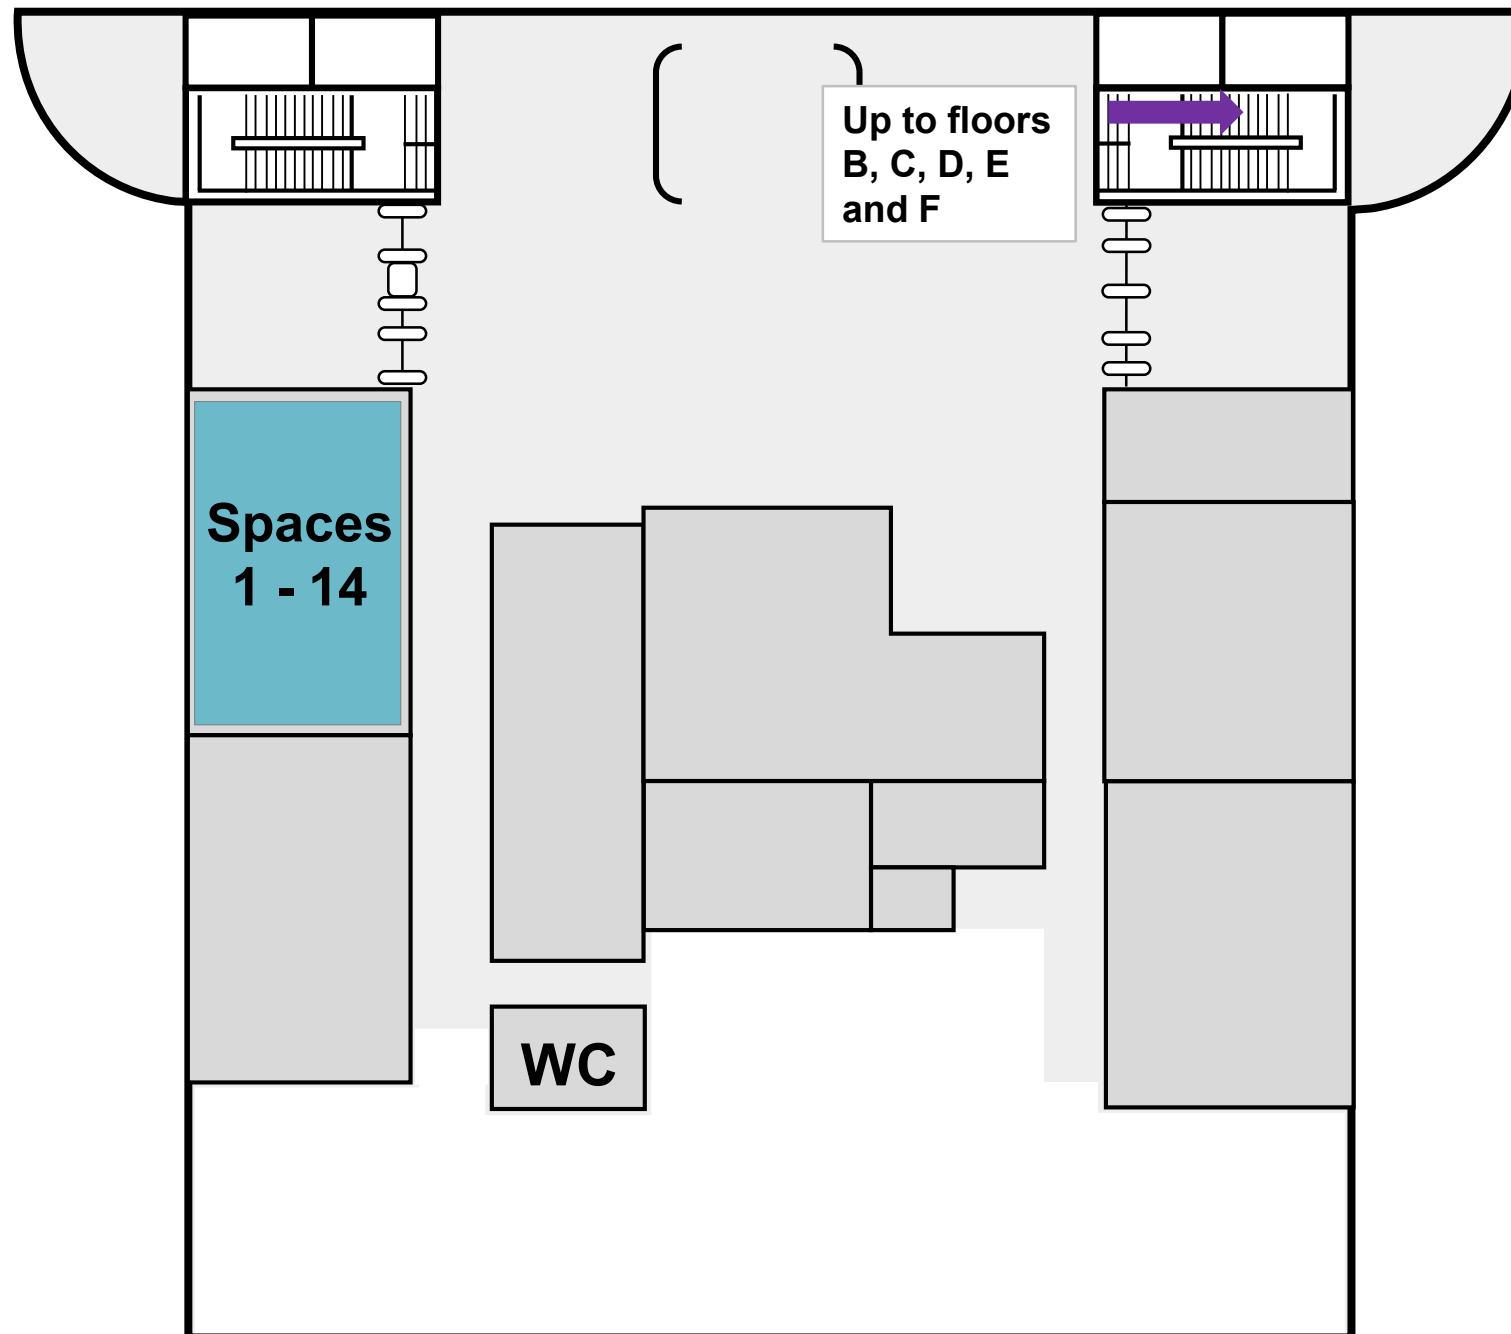

George Green Library – A floor North

Use this map to find the location of your booked space. Make sure to follow the one-way system put in place to keep you safe.

George Green Library – B floor South

Use this map to find the location of your booked space. Make sure to follow the one-way system put in place to keep you safe.

George Green Library – B floor North

Use this map to find the location of your booked space. Make sure to follow the one-way system put in place to keep you safe.

George Green Library – C floor South

Use this map to find the location of your booked space. Make sure to follow the one-way system put in place to keep you safe.

George Green Library – C floor North

Use this map to find the location of your booked space. Make sure to follow the one-way system put in place to keep you safe.

George Green Library – D floor

Use this map to find the location of your booked space. Make sure to follow the one-way system put in place to keep you safe.

George Green Library – E floor South

Use this map to find the location of your booked space. Make sure to follow the one-way system put in place to keep you safe.

George Green Library – E floor North

Use this map to find the location of your booked space. Make sure to follow the one-way system put in place to keep you safe.