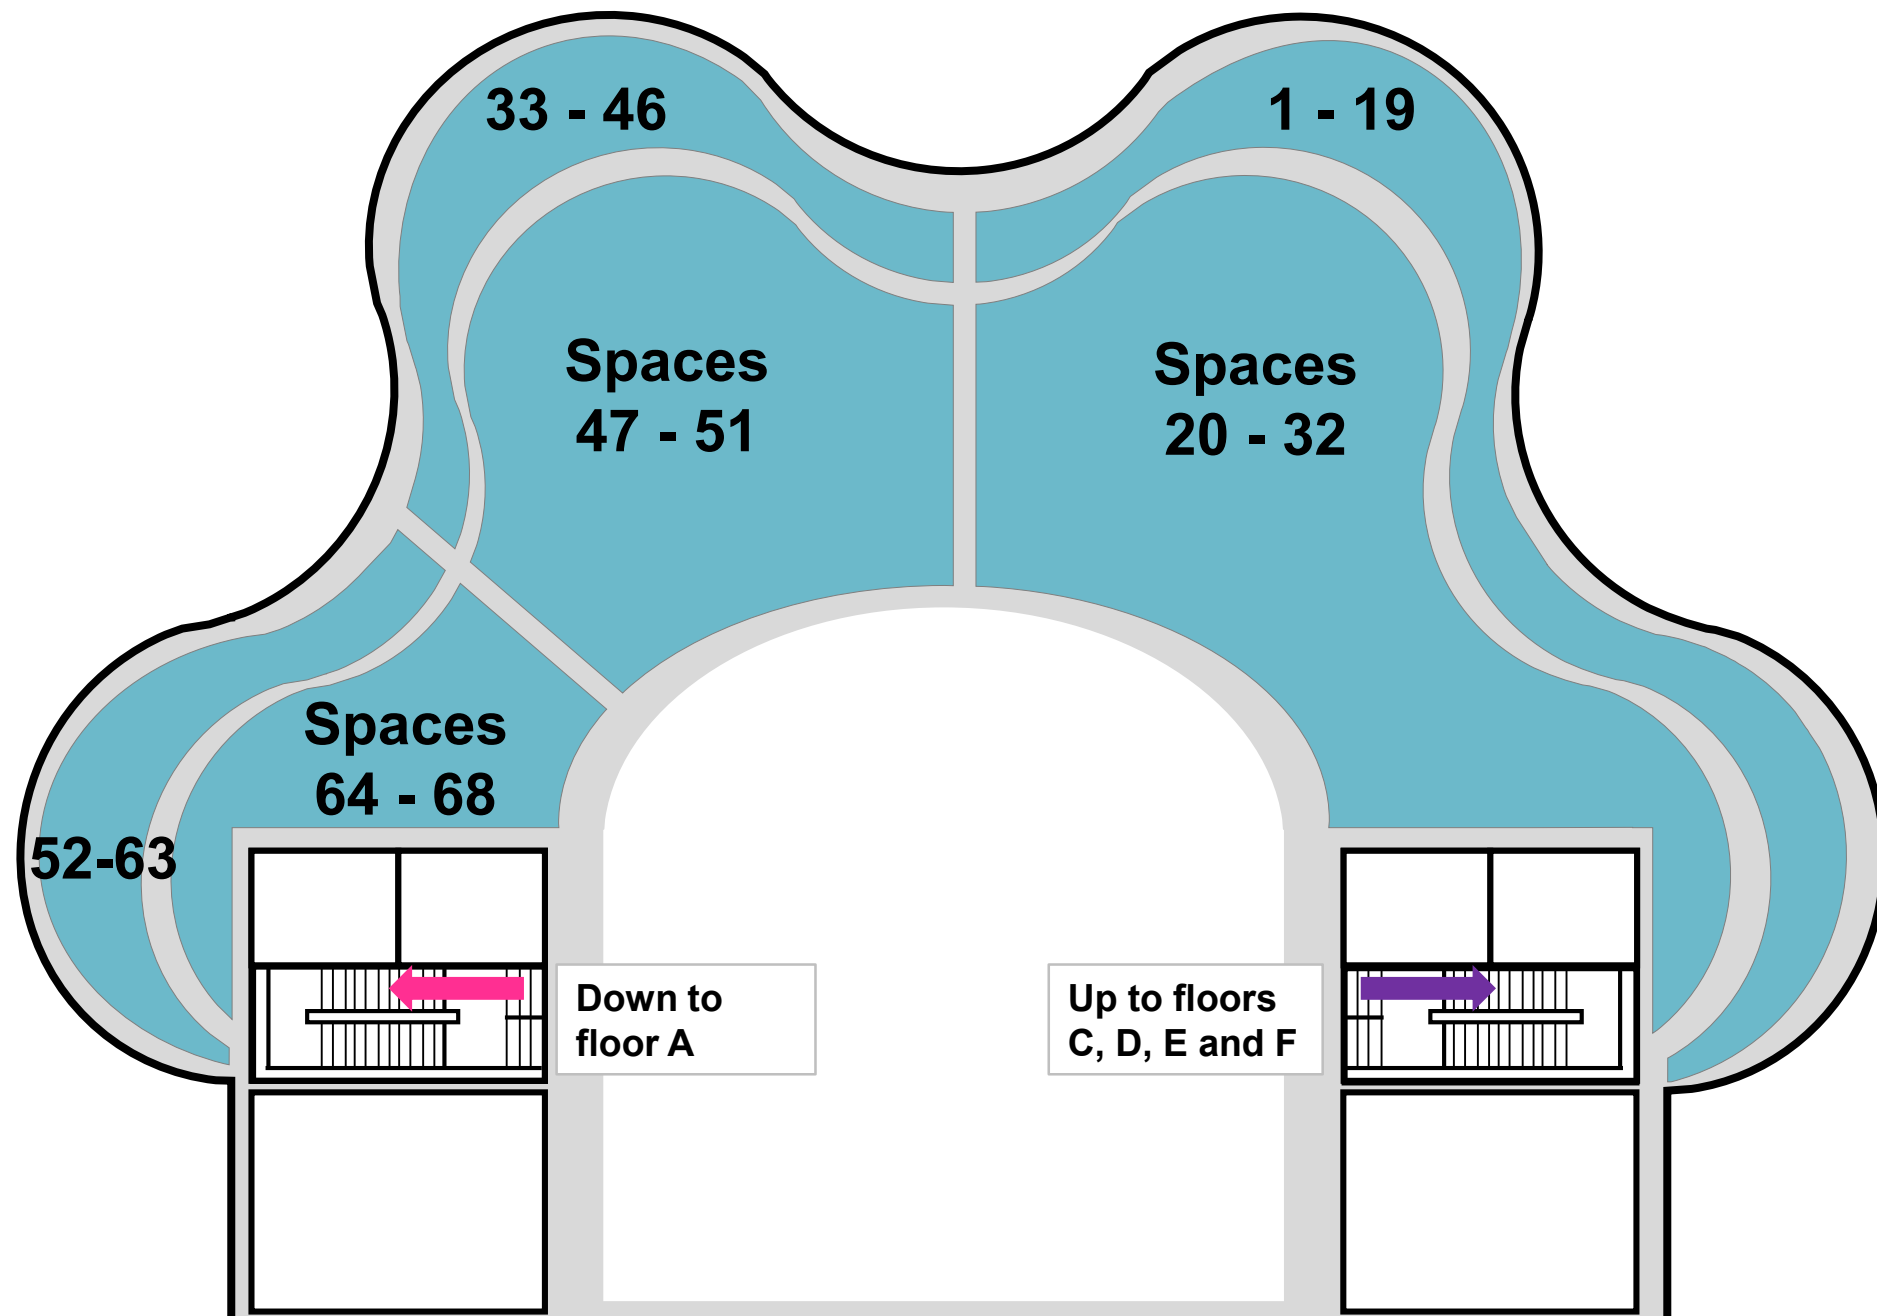

George Green Library – A floor North

Use this map to find the location of your booked space. Make sure to follow the one-way system put in place to keep you safe.

George Green Library – B floor South

Use this map to find the location of your booked space. Make sure to follow the one-way system put in place to keep you safe.

George Green Library – B floor North

Use this map to find the location of your booked space. Make sure to follow the one-way system put in place to keep you safe.

George Green Library – C floor South

Use this map to find the location of your booked space. Make sure to follow the one-way system put in place to keep you safe.

George Green Library – C floor North

Use this map to find the location of your booked space. Make sure to follow the one-way system put in place to keep you safe.

George Green Library – D floor

Use this map to find the location of your booked space. Make sure to follow the one-way system put in place to keep you safe.

George Green Library – E floor South

Use this map to find the location of your booked space. Make sure to follow the one-way system put in place to keep you safe.

George Green Library – E floor North

Use this map to find the location of your booked space. Make sure to follow the one-way system put in place to keep you safe.