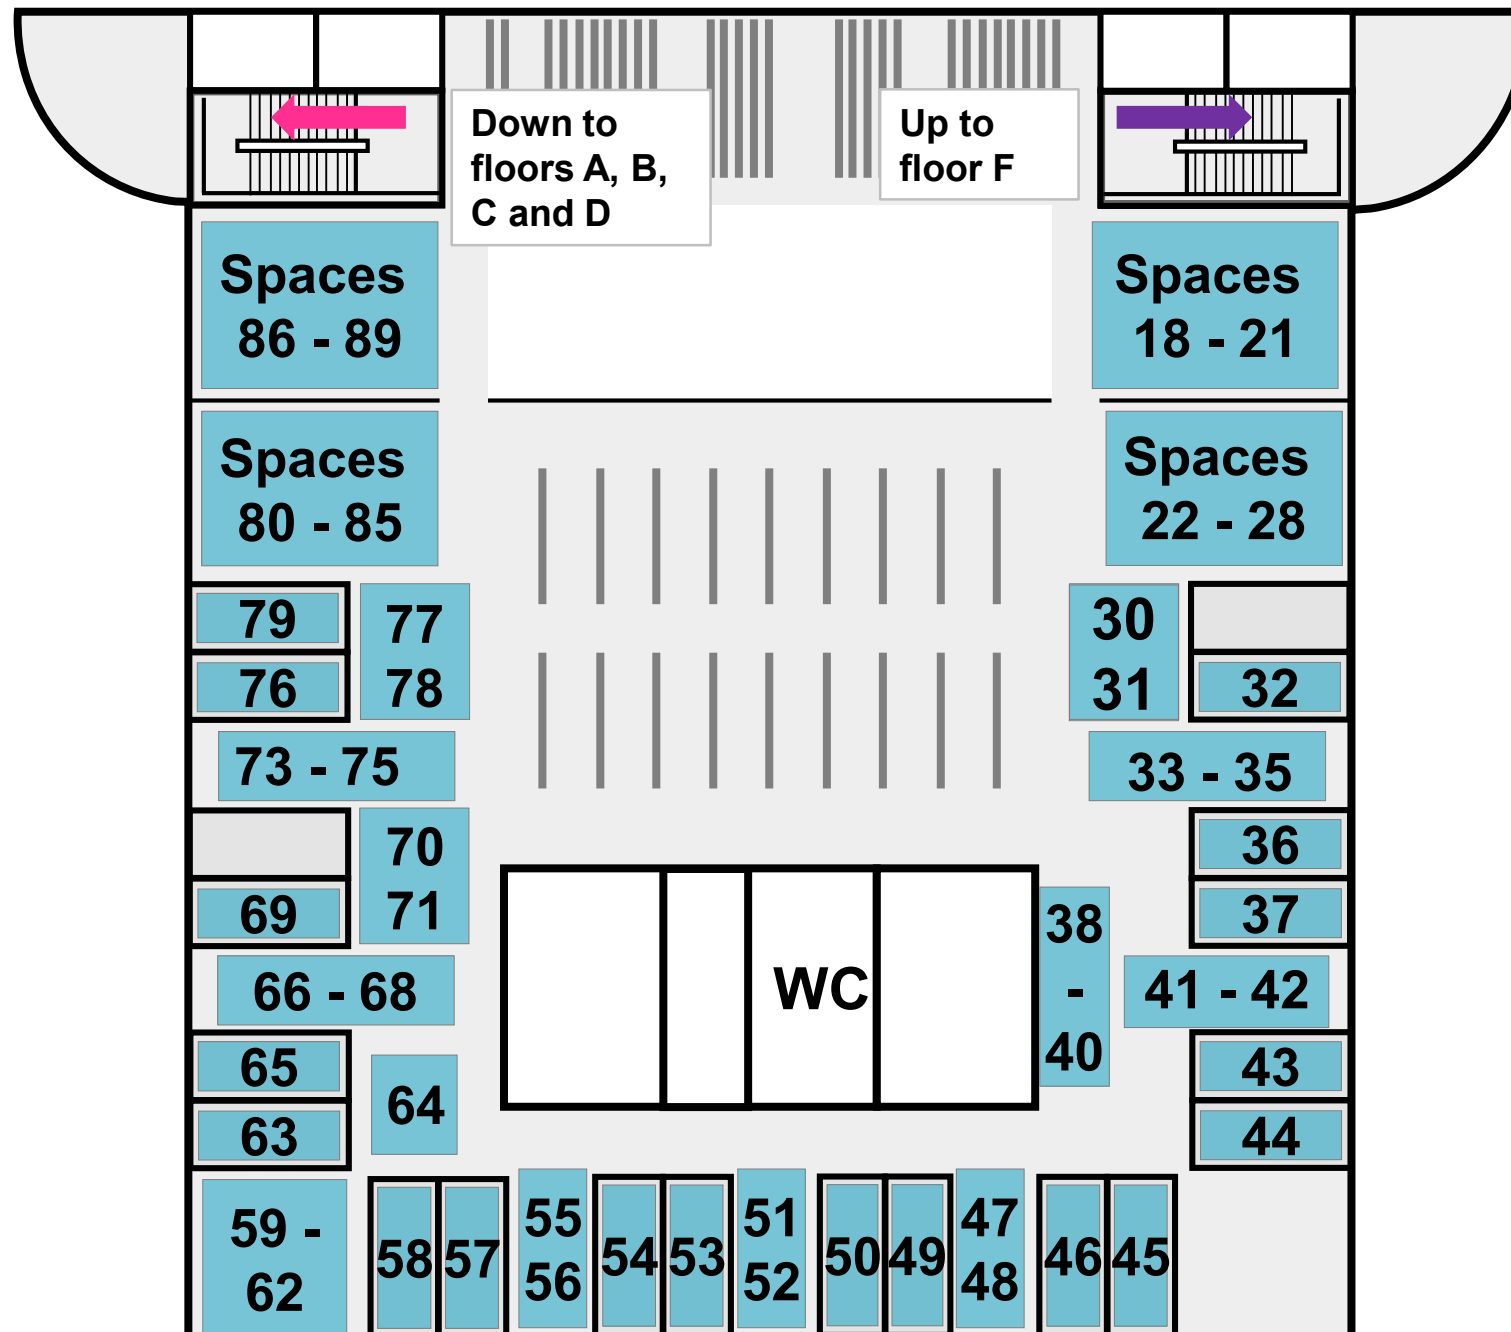

George Green Library – B floor North

Use this map to find the location of your booked space. Make sure to follow the one-way system put in place to keep you safe.

George Green Library – C floor South

Use this map to find the location of your booked space. Make sure to follow the one-way system put in place to keep you safe.

George Green Library – C floor North

Use this map to find the location of your booked space. Make sure to follow the one-way system put in place to keep you safe.

George Green Library – D floor

Use this map to find the location of your booked space. Make sure to follow the one-way system put in place to keep you safe.

George Green Library – E floor South

Use this map to find the location of your booked space. Make sure to follow the one-way system put in place to keep you safe.

George Green Library – E floor North

Use this map to find the location of your booked space. Make sure to follow the one-way system put in place to keep you safe.

George Green Library – F floor

Use this map to find the location of your booked space. Make sure to follow the one-way system put in place to keep you safe.