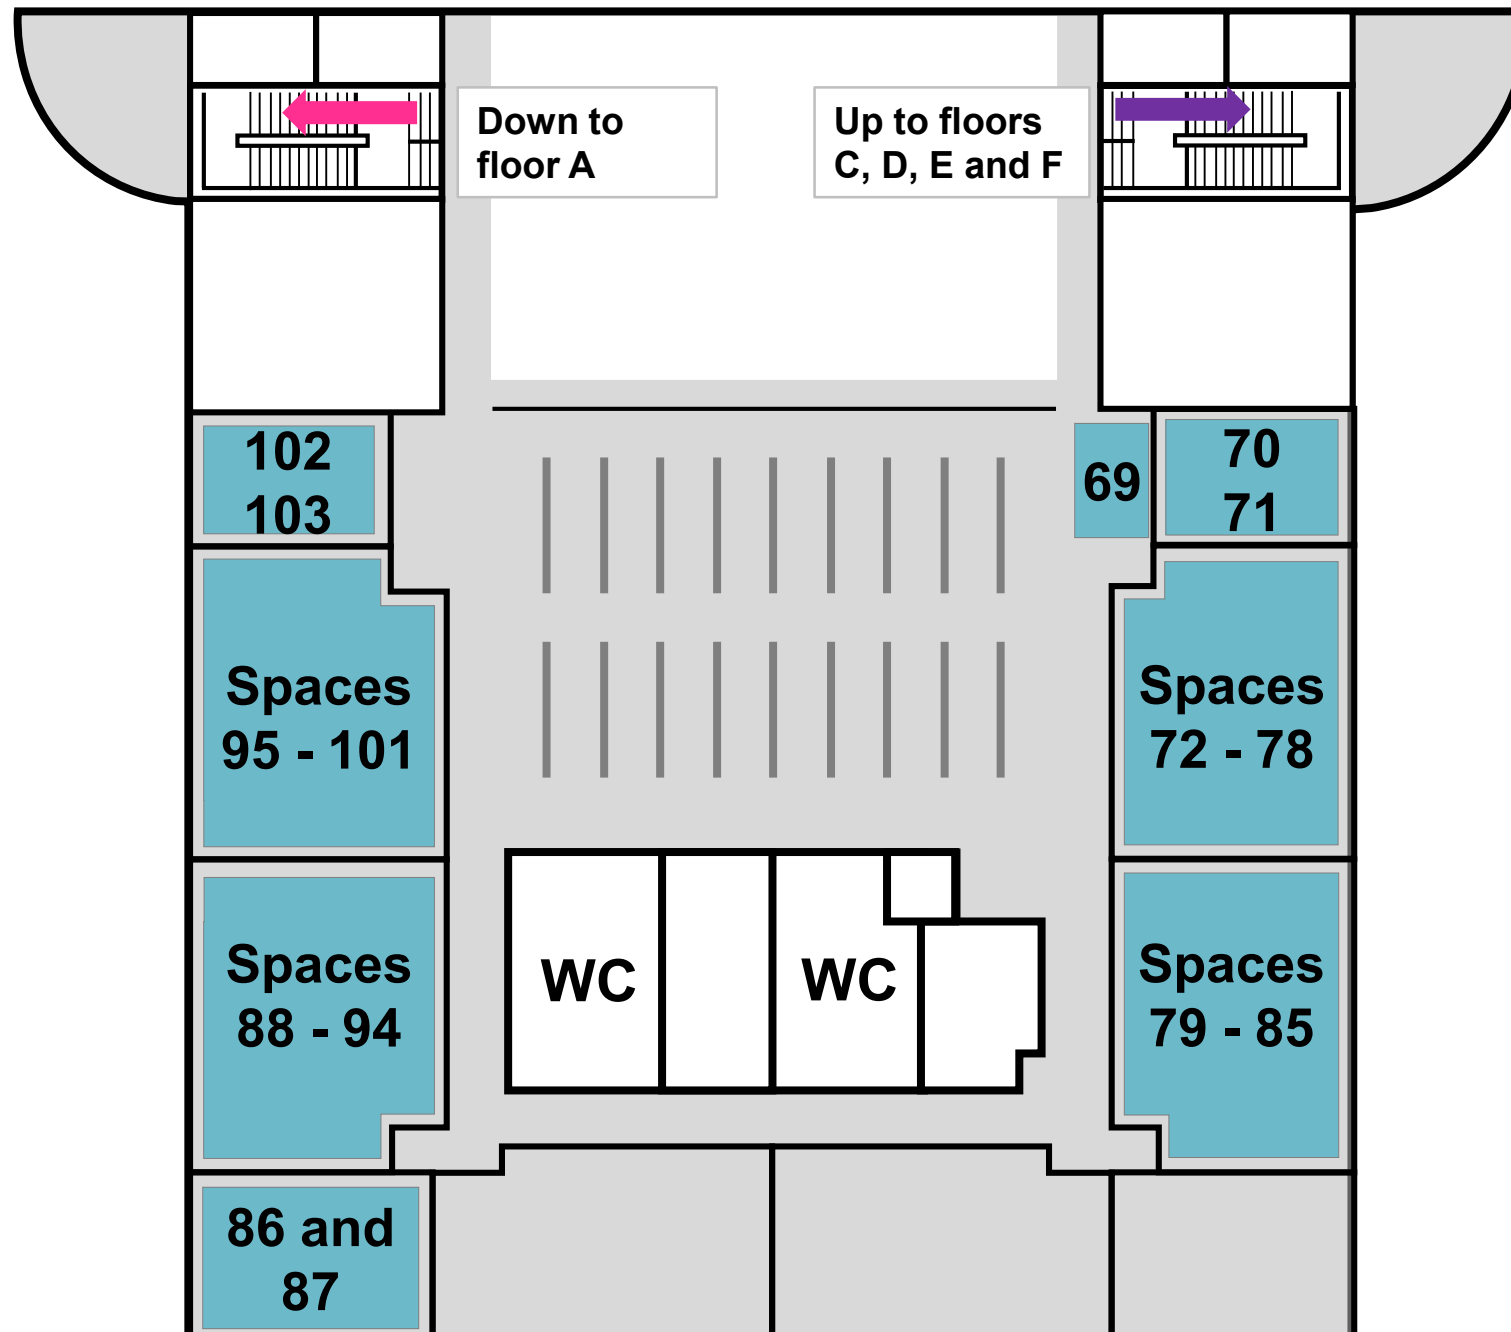

George Green Library – A floor North

Use this map to find the location of your booked space. Make sure to follow the one-way system put in place to keep you safe.

George Green Library – B floor South

Use this map to find the location of your booked space. Make sure to follow the one-way system put in place to keep you safe.

George Green Library – B floor North

Use this map to find the location of your booked space. Make sure to follow the one-way system put in place to keep you safe.

George Green Library – C floor South

Use this map to find the location of your booked space. Make sure to follow the one-way system put in place to keep you safe.

George Green Library – C floor North

Use this map to find the location of your booked space. Make sure to follow the one-way system put in place to keep you safe.

George Green Library – D floor

Use this map to find the location of your booked space. Make sure to follow the one-way system put in place to keep you safe.

George Green Library – E floor South

Use this map to find the location of your booked space. Make sure to follow the one-way system put in place to keep you safe.

George Green Library – E floor North

Use this map to find the location of your booked space. Make sure to follow the one-way system put in place to keep you safe.