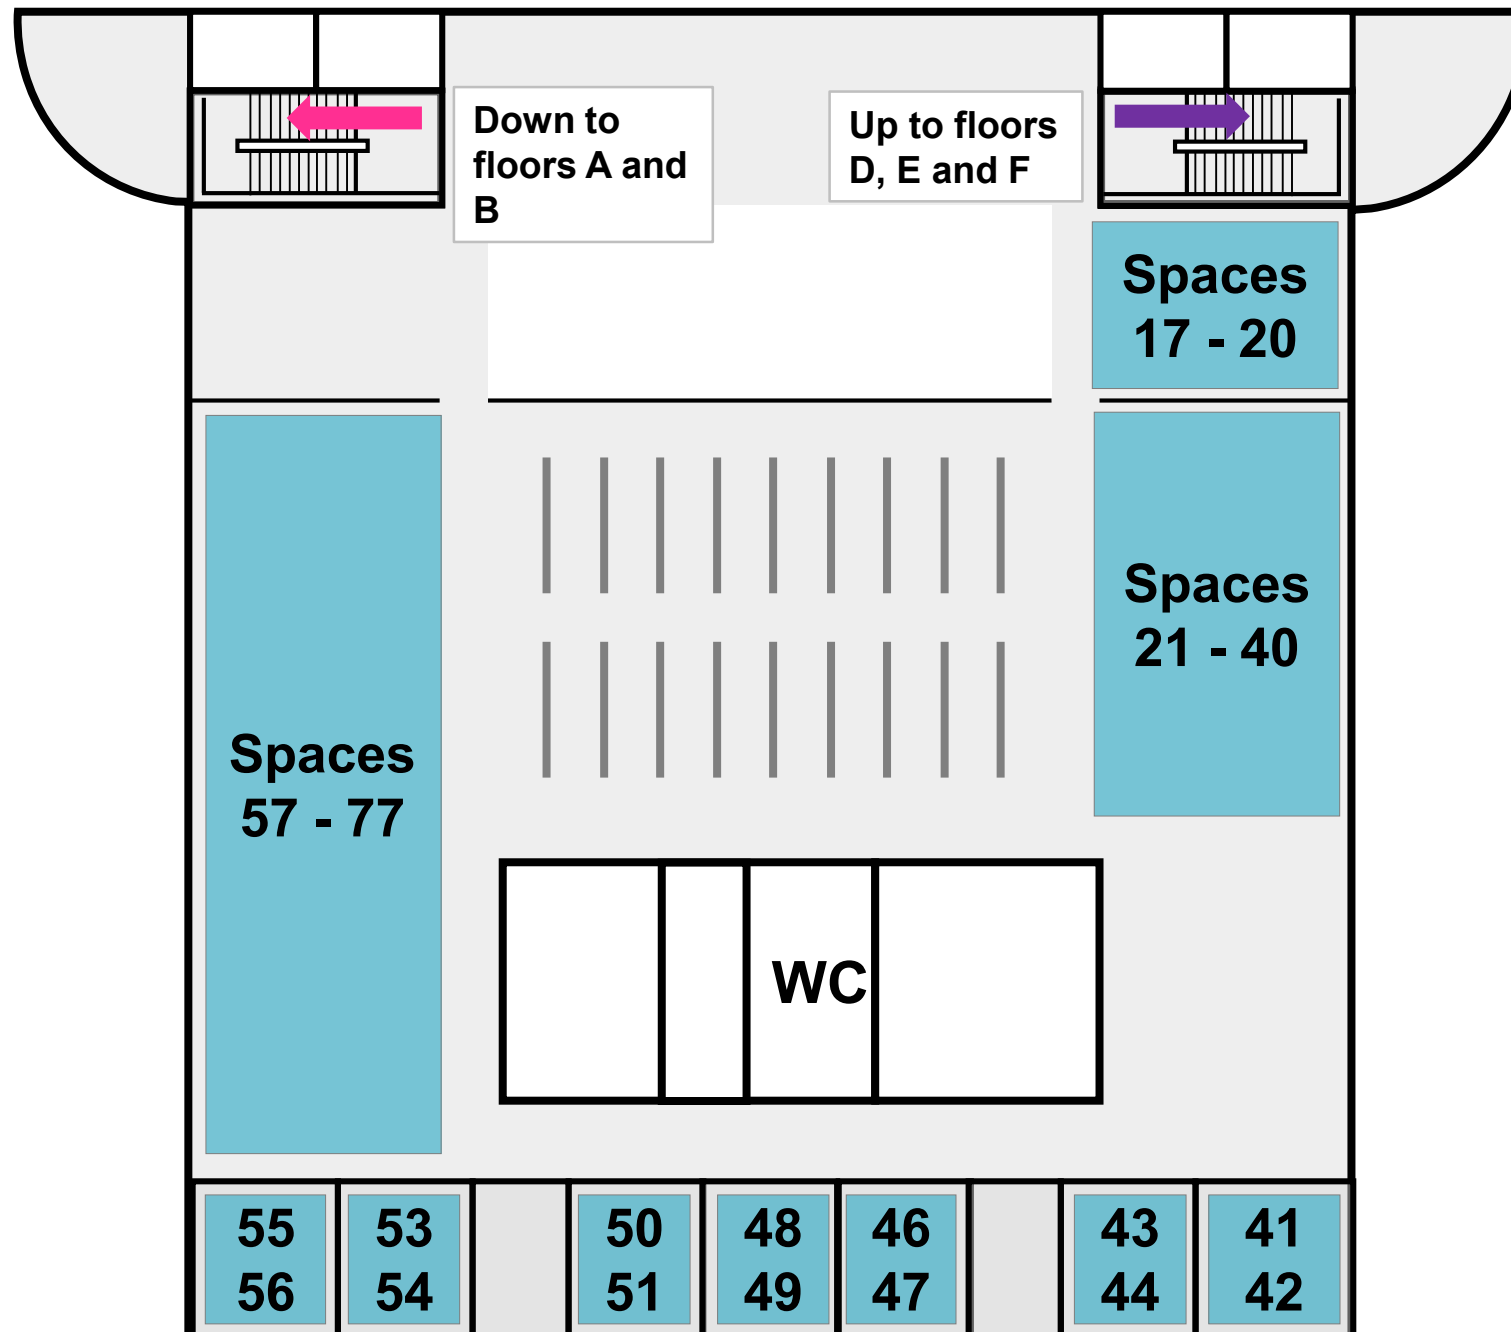

George Green Library – A floor North

Use this map to find the location of your booked space. Make sure to follow the one-way system put in place to keep you safe.

George Green Library – B floor South

Use this map to find the location of your booked space. Make sure to follow the one-way system put in place to keep you safe.

George Green Library – B floor North

Use this map to find the location of your booked space. Make sure to follow the one-way system put in place to keep you safe.

George Green Library – C floor South

Use this map to find the location of your booked space. Make sure to follow the one-way system put in place to keep you safe.

George Green Library – C floor North

Use this map to find the location of your booked space. Make sure to follow the one-way system put in place to keep you safe.

George Green Library – D floor

Use this map to find the location of your booked space. Make sure to follow the one-way system put in place to keep you safe.

George Green Library – E floor South

Use this map to find the location of your booked space. Make sure to follow the one-way system put in place to keep you safe.

George Green Library – E floor North

Use this map to find the location of your booked space. Make sure to follow the one-way system put in place to keep you safe.