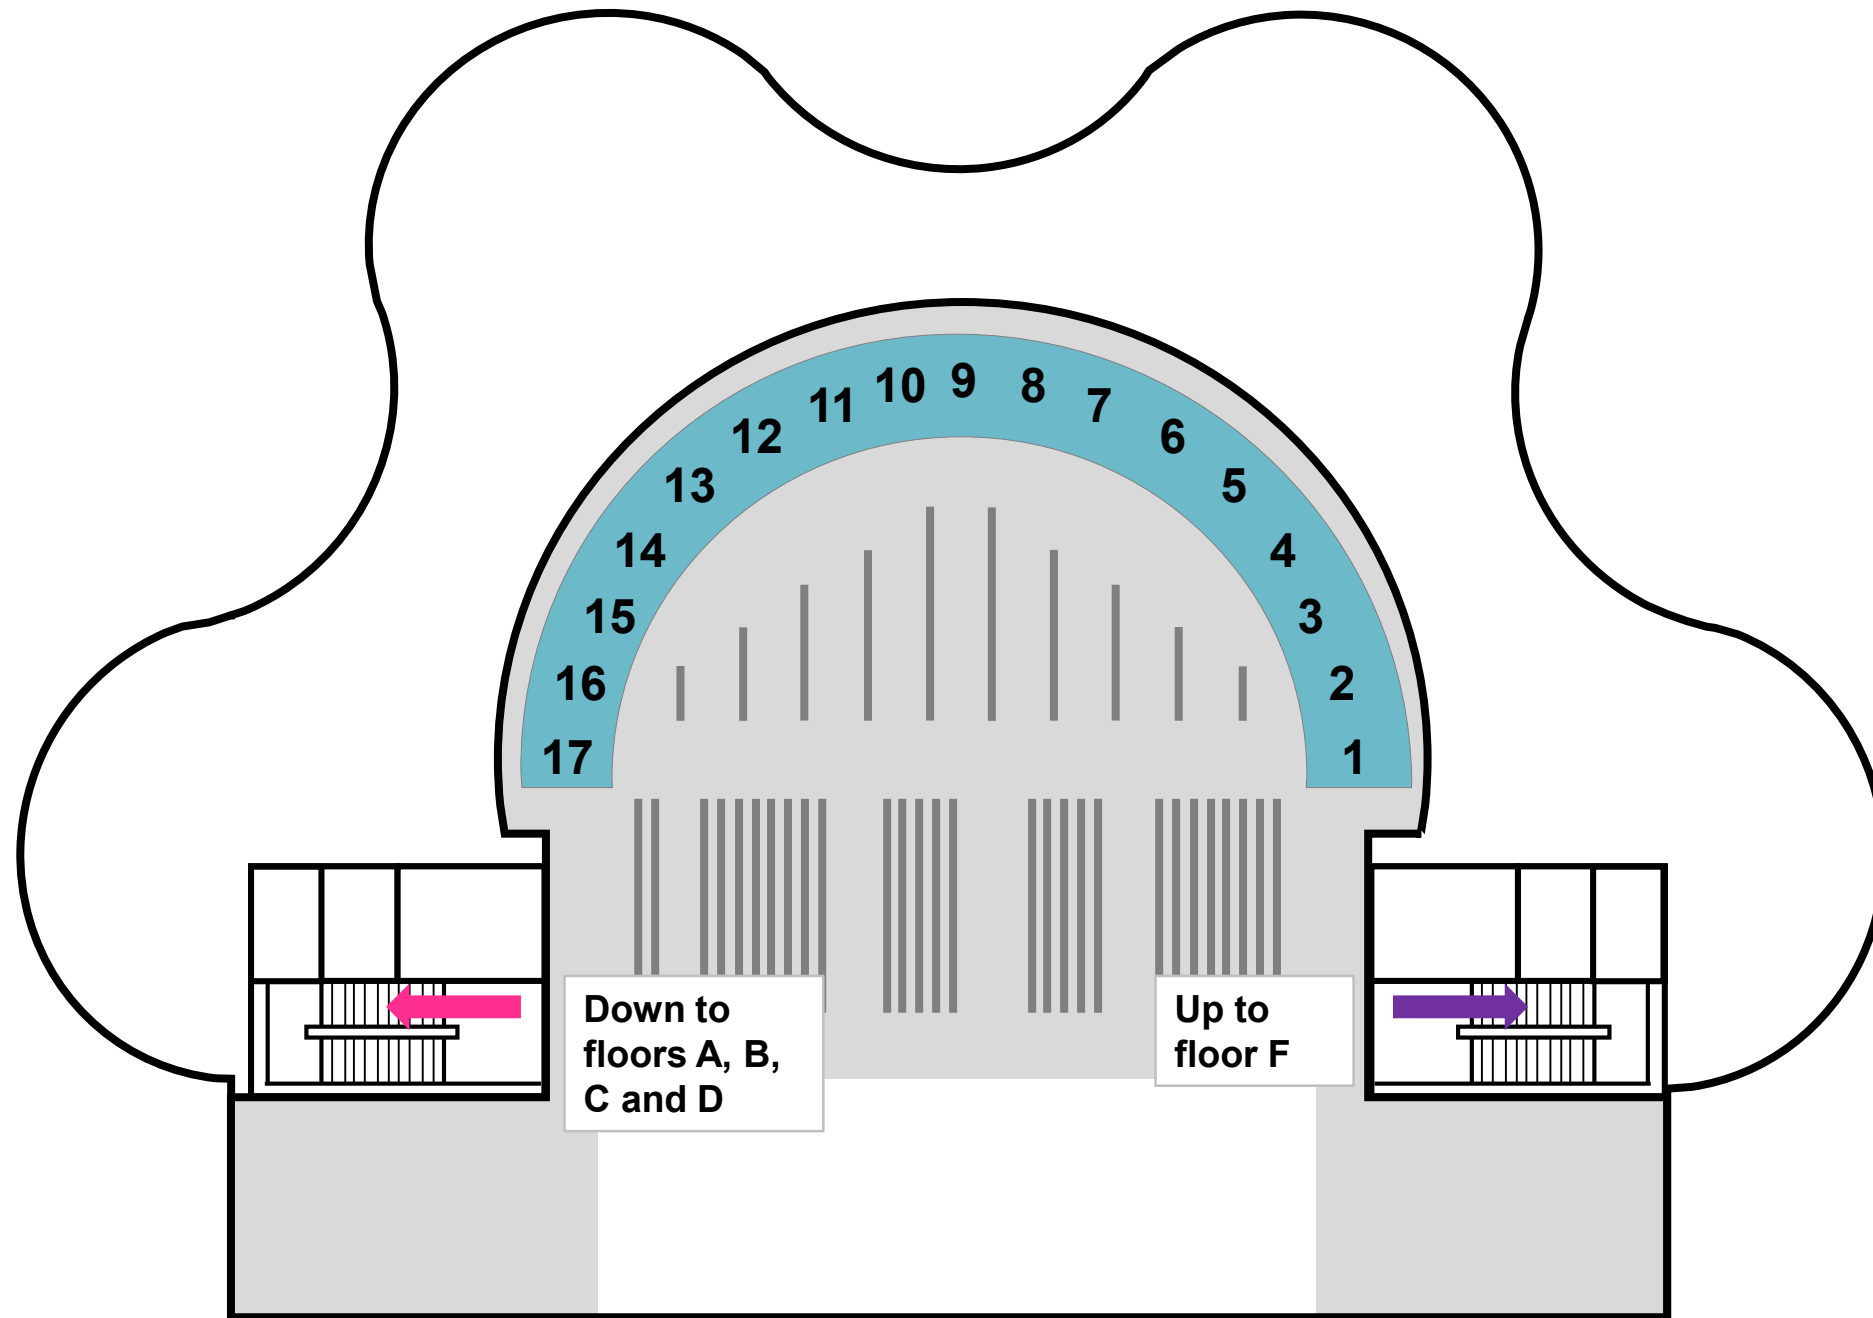

George Green Library – A floor North

Use this map to find the location of your booked space. Make sure to follow the one-way system put in place to keep you safe.

George Green Library – B floor South

Use this map to find the location of your booked space. Make sure to follow the one-way system put in place to keep you safe.

George Green Library – B floor North

Use this map to find the location of your booked space. Make sure to follow the one-way system put in place to keep you safe.

George Green Library – C floor South

Use this map to find the location of your booked space. Make sure to follow the one-way system put in place to keep you safe.

George Green Library – C floor North

Use this map to find the location of your booked space. Make sure to follow the one-way system put in place to keep you safe.

George Green Library – D floor

Use this map to find the location of your booked space. Make sure to follow the one-way system put in place to keep you safe.

George Green Library – E floor South

Use this map to find the location of your booked space. Make sure to follow the one-way system put in place to keep you safe.

George Green Library – E floor North

Use this map to find the location of your booked space. Make sure to follow the one-way system put in place to keep you safe.