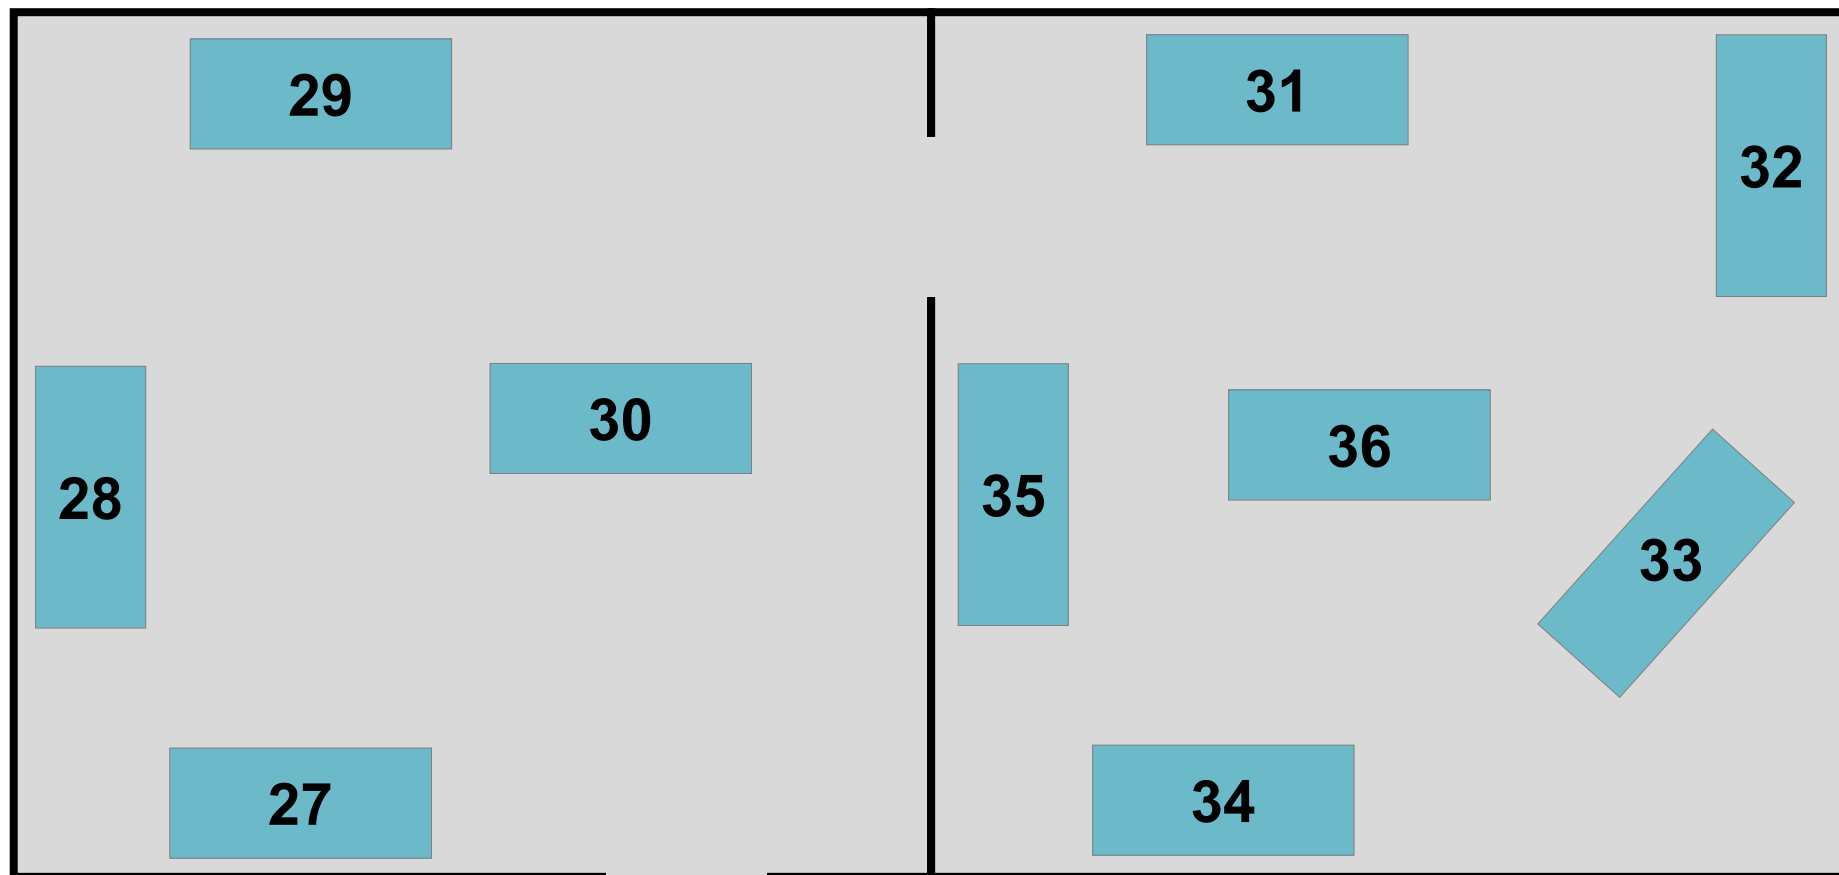

# James Cameron Gifford Library – Ground floor

Use this map to find the location of your booked space. Make sure to follow the one-way system put in place to keep you safe.

# James Cameron Gifford Library – A542

Use this map to find the location of your booked space. Make sure to follow the one-way system put in place to keep you safe.

# James Cameron Gifford Library – A40, A41

Use this map to find the location of your booked space. Make sure to follow the one-way system put in place to keep you safe.

**A40**

**A41**