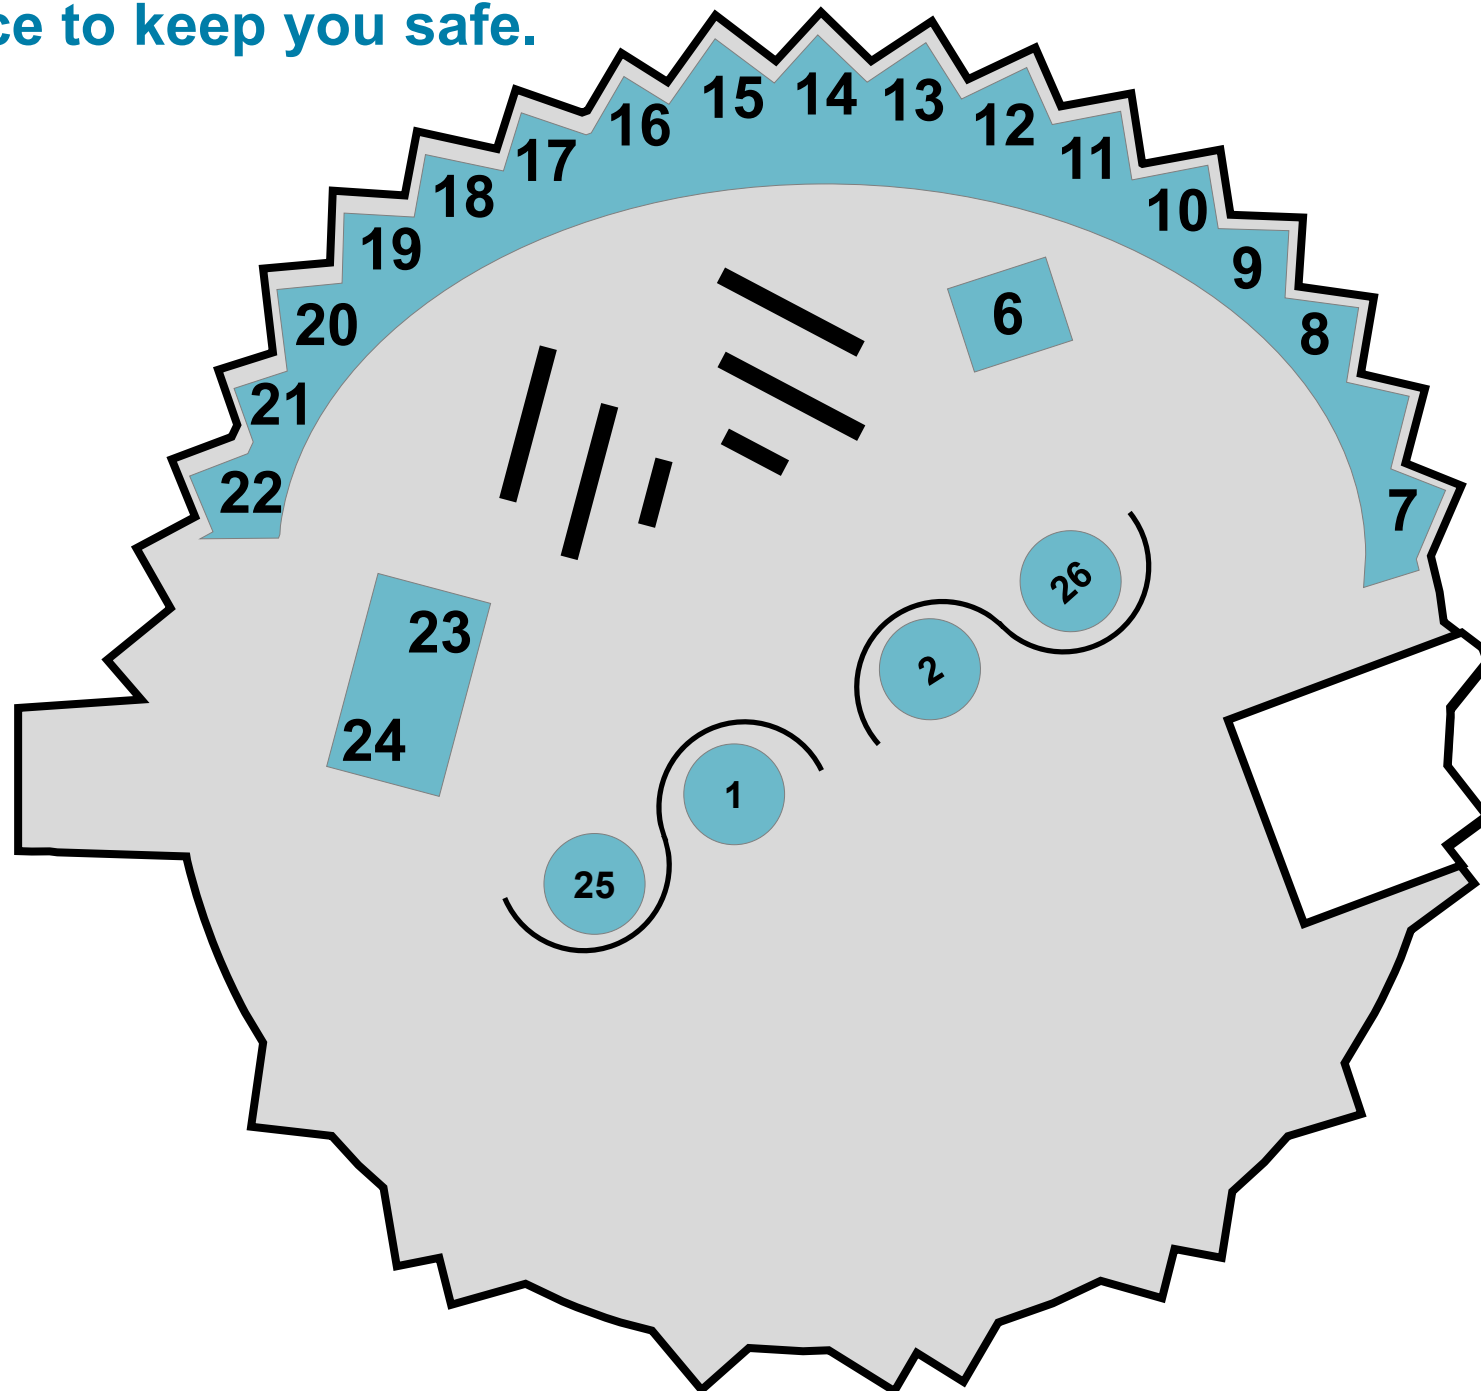

# James Cameron Gifford Library – Ground floor

Use this map to find the location of your booked space. Make sure to follow the one-way system put in place to keep you safe.

# James Cameron Gifford Library – A542

Use this map to find the location of your booked space. Make sure to follow the one-way system put in place to keep you safe.

# James Cameron Gifford Library – A40, A41

Use this map to find the location of your booked space. Make sure to follow the one-way system put in place to keep you safe.

**A40**

**A41**