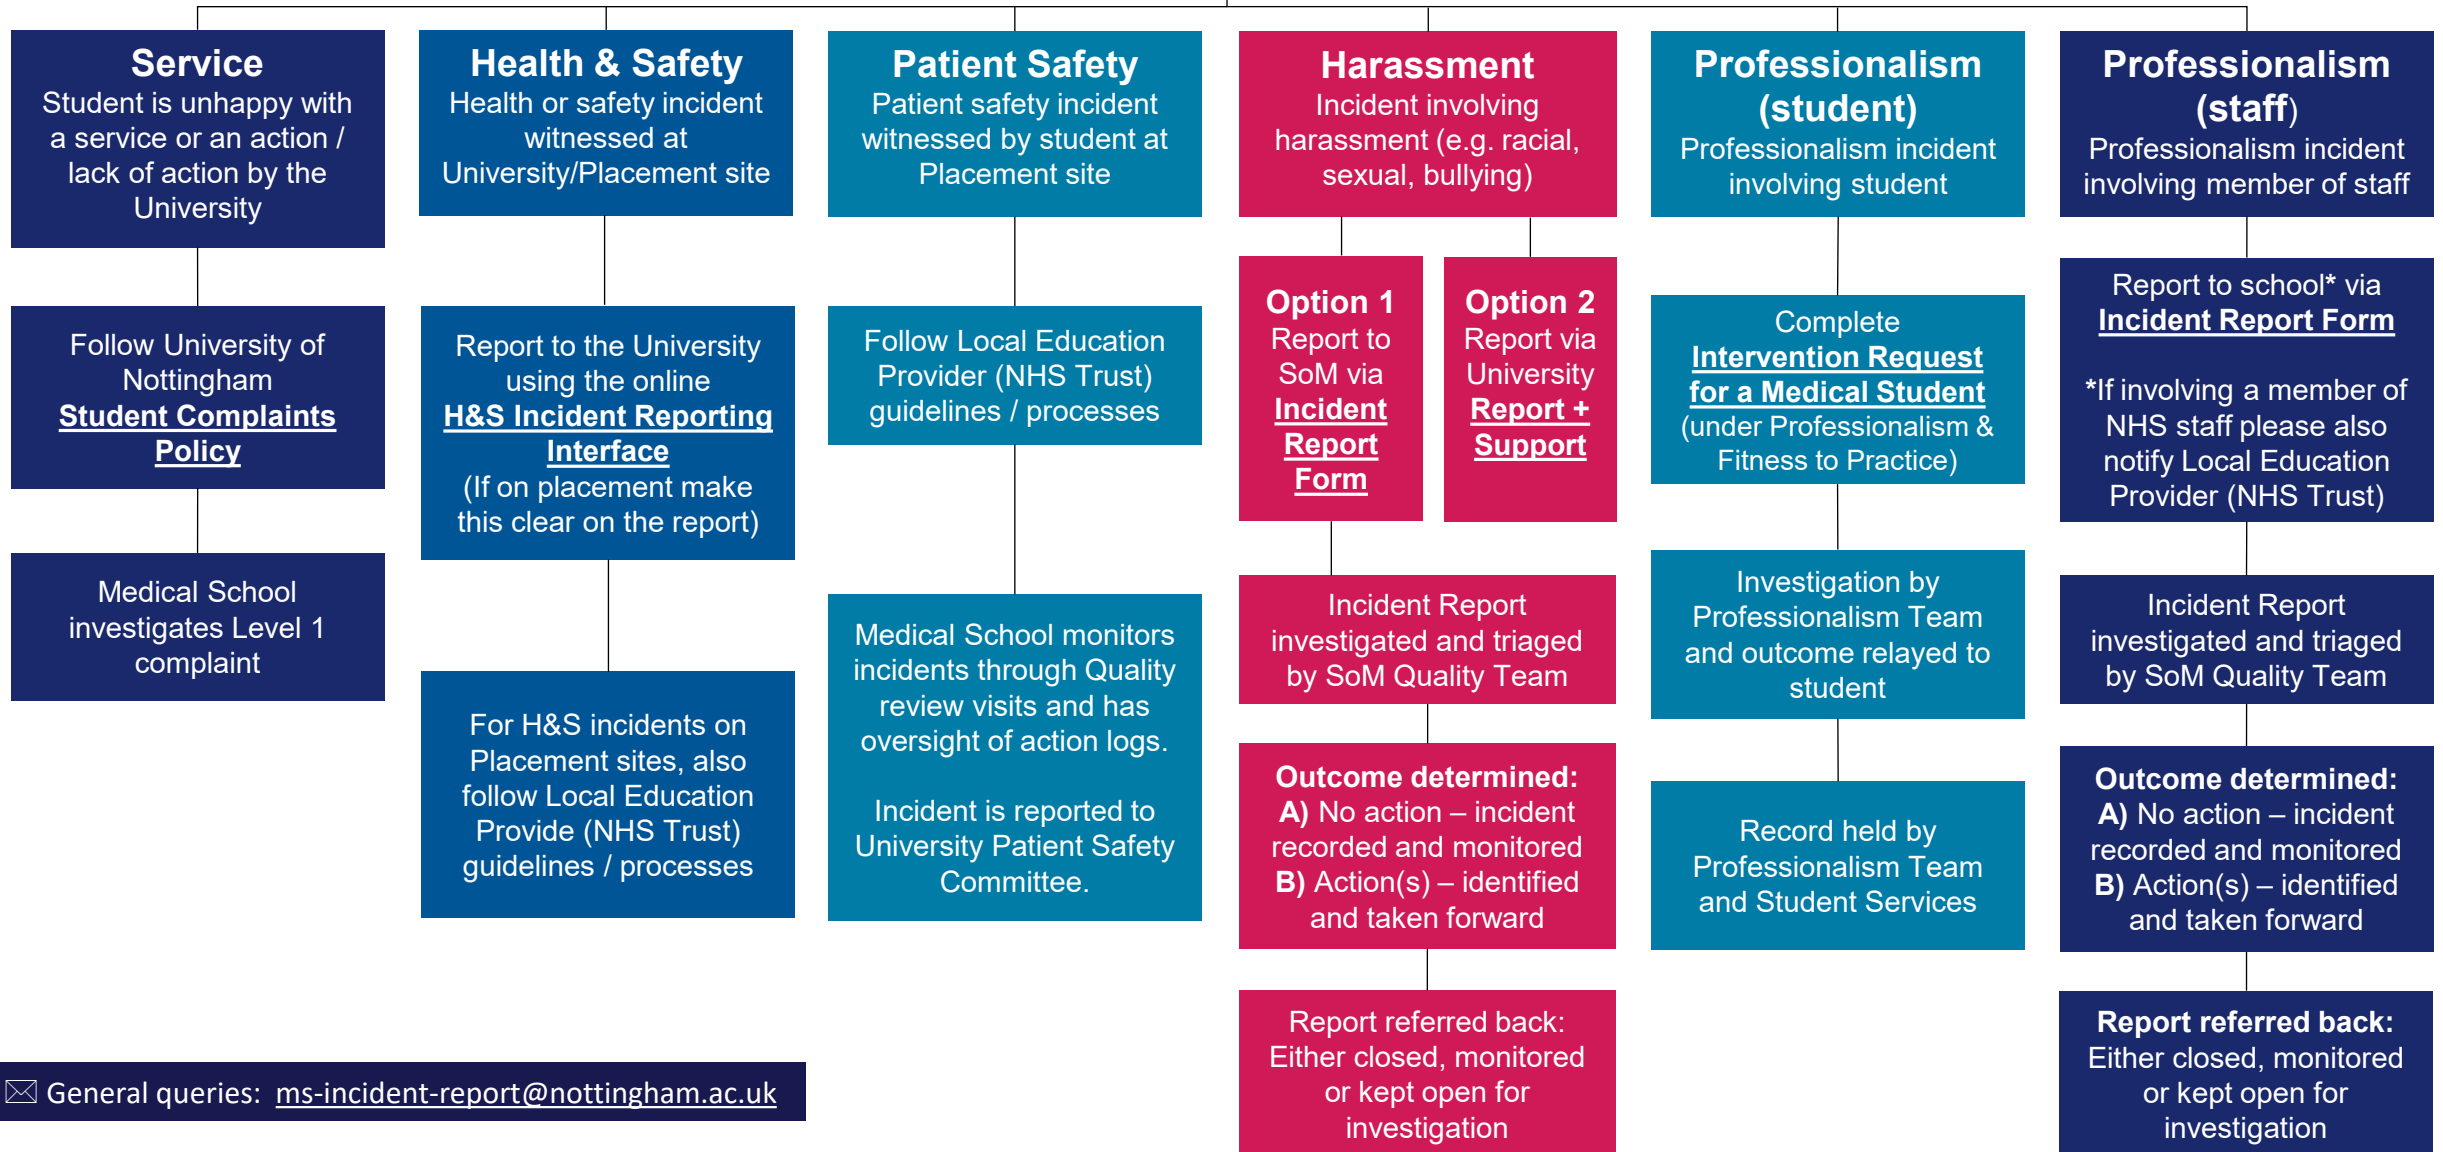

INCIDENT

✉ General queries: ms-incident-report@nottingham.ac.uk