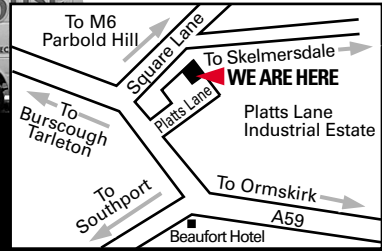

On the main A59 Ormskirk to Burscough Road (just 50 yards from the junction leading to Parbold / M6)

01704 895000
PLATTS LANE, BURSCOUGH

ORMSKIRK PRAM & BED CENTRE

ON ALL YOUR NURSERY GOODS, ALL TOP MAKES e.g. SILVER CROSS, MAMA & PAPAS, BABYSTYLE, COSATTO, CHICCO, BRITAX, MACLAREN
2008 STOCK NOW ARRIVING IN DAILY