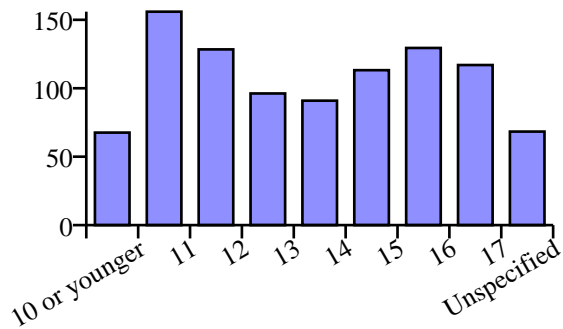

Body Changes

Messages including a word from the topic: 11,764

Percentage of total Messages: 10

Types in Topic: 37

Tokens in Topic: 14,754

Words used for topic sketch

Distribution by year
(normalised per 1,000 messages)

Distribution by age
(normalised per 1,000 messages)

Distribution by gender
(normalised per 1,000 messages)

Median Message Lengths

| Corpus Totals | Messages | | Words | | Median Message Lengths | |
|---------------|----------|-------------------------------|-------|------------------------------|------------------------|-----|
| | Raw | Normalised per 1,000 messages | Raw | Normalised per 100,000 words | Containing topic | All |
| | | 113,480 | | 2,217,919 | | 10 |

| Years | Messages | | Words | | Median Message Lengths | |
|-------|----------|-------------------------------|-------|------------------------------|------------------------|-----|
| | Raw | Normalised per 1,000 messages | Raw | Normalised per 100,000 words | Containing topic | All |
| 2004 | 2595 | 105.39 | 3168 | 630.08 | 20 | 10 |
| 2005 | 2688 | 108.34 | 3259 | 648.34 | 18 | 10 |
| 2006 | 2324 | 108.79 | 2854 | 694.52 | 18 | 10 |
| 2007 | 1981 | 96.29 | 2392 | 608.50 | 17 | 9 |
| 2008 | 1330 | 98.38 | 1610 | 652.33 | 16 | 9 |
| 2009 | 846 | 98.41 | 1054 | 652.10 | 18 | 9 |