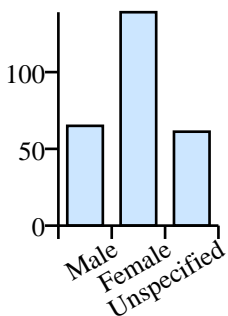

Body Changes

Messages including a word from the topic: 11,764

Percentage of total Messages: 10

Types in Topic: 37

Tokens in Topic: 14,754

Words used for topic sketch

Distribution by year
(normalised per 1,000 messages)

Distribution by age
(normalised per 1,000 messages)

Distribution by gender
(normalised per 1,000 messages)

Median Message Lengths

| Corpus Totals | Messages | | Words | | Median Message Lengths | |
|---------------|----------|-------------------------------|-------|------------------------------|------------------------|-----|
| | Raw | Normalised per 1,000 messages | Raw | Normalised per 100,000 words | Containing topic | All |
| | | 113,480 | | 2,217,919 | | 10 |

| Years | Messages | | Words | | Median Message Lengths | |
|-------|----------|-------------------------------|-------|------------------------------|------------------------|-----|
| | Raw | Normalised per 1,000 messages | Raw | Normalised per 100,000 words | Containing topic | All |
| 2004 | 2595 | 105.39 | 3168 | 630.08 | 20 | 10 |
| 2005 | 2688 | 108.34 | 3259 | 648.34 | 18 | 10 |
| 2006 | 2324 | 108.79 | 2854 | 694.52 | 18 | 10 |
| 2007 | 1981 | 96.29 | 2392 | 608.50 | 17 | 9 |
| 2008 | 1330 | 98.38 | 1610 | 652.33 | 16 | 9 |
| 2009 | 846 | 98.41 | 1054 | 652.10 | 18 | 9 |