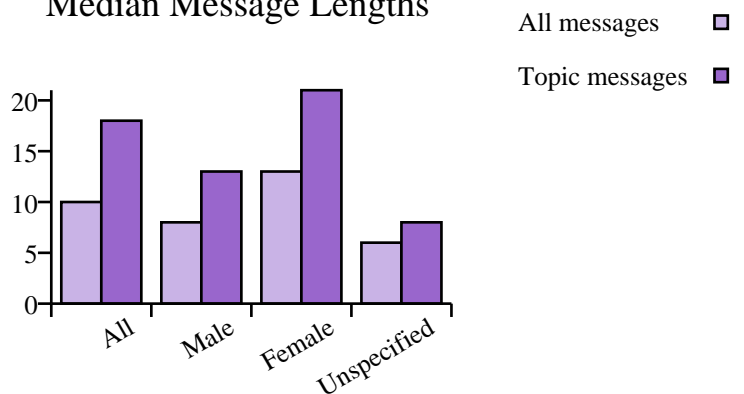

Body Changes

Messages including a word from the topic: 11,764

Percentage of total Messages: 10

Types in Topic: 37

Tokens in Topic: 14,754

Words used for topic sketch

Distribution by year
(normalised per 1,000 messages)

Distribution by age
(normalised per 1,000 messages)

Distribution by gender
(normalised per 1,000 messages)

Median Message Lengths

| Corpus Totals | Messages | | Words | | Median Message Lengths | |
|---------------|----------|-------------------------------|-------|------------------------------|------------------------|-----|
| | Raw | Normalised per 1,000 messages | Raw | Normalised per 100,000 words | Containing topic | All |
| | | 113,480 | | 2,217,919 | | 10 |