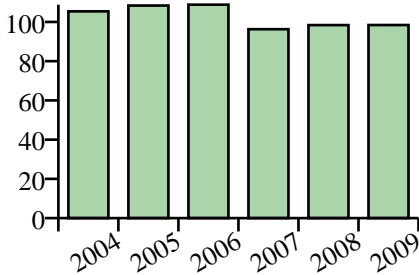

Body Changes

Messages including a word from the topic: 11,764

Percentage of total Messages: 10

Types in Topic: 37

Tokens in Topic: 14,754

Words used for topic sketch

Distribution by year
(normalised per 1,000 messages)

Distribution by age
(normalised per 1,000 messages)

Distribution by gender
(normalised per 1,000 messages)

Median Message Lengths

| Corpus Totals | Messages | | Words | | Median Message Lengths | |
|---------------|----------|-------------------------------|-------|------------------------------|------------------------|-----|
| | Raw | Normalised per 1,000 messages | Raw | Normalised per 100,000 words | Containing topic | All |
| | | 113,480 | | 2,217,919 | | 10 |

| Years | Messages | | Words | | Median Message Lengths | |
|-------|----------|-------------------------------|-------|------------------------------|------------------------|-----|
| | Raw | Normalised per 1,000 messages | Raw | Normalised per 100,000 words | Containing topic | All |
| 2004 | 2595 | 105.39 | 3168 | 630.08 | 20 | 10 |
| 2005 | 2688 | 108.34 | 3259 | 648.34 | 18 | 10 |
| 2006 | 2324 | 108.79 | 2854 | 694.52 | 18 | 10 |
| 2007 | 1981 | 96.29 | 2392 | 608.50 | 17 | 9 |
| 2008 | 1330 | 98.38 | 1610 | 652.33 | 16 | 9 |
| 2009 | 846 | 98.41 | 1054 | 652.10 | 18 | 9 |