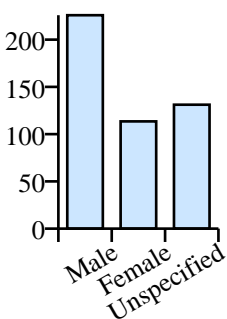

Sexual Body Parts

Messages including a word from the topic: 17,786
 Percentage of total Messages: 15
 Types in Topic: 80
 Tokens in Topic: 24,492

Words used for topic sketch

Distribution by year
(normalised per 1,000 messages)

Distribution by age
(normalised per 1,000 messages)

Distribution by gender
(normalised per 1,000 messages)

Median Message Lengths

Corpus Totals	Messages		Words		Median Message Lengths	
	Raw	Normalised per 1,000 messages	Raw	Normalised per 100,000 words	Containing topic	All
	113,480		2,217,919		10	

Years	Messages		Words		Median Message Lengths	
	Raw	Normalised per 1,000 messages	Raw	Normalised per 100,000 words	Containing topic	All
2004	3957	160.70	4658	926.42	13	10
2005	3826	154.21	4549	904.97	13	10
2006	3129	146.47	3728	907.21	13	10
2007	3099	150.63	3689	938.44	13	9
2008	2232	165.11	2644	1,071.28	13	9
2009	1543	179.50	1817	1,124.17	12	9

Ages	Messages		Words		Median Message Lengths	
	Raw	Normalised per 1,000 messages	Raw	Normalised per 100,000 words	Containing topic	All
10 or younger	916	174.90	1043	1,478.84	11	9
11	563	117.21	673	827.23	14	10
12	1442	117.77	1647	804.99	11	9
13	3072	143.86	3551	930.87	11	9
14	3363	157.85	3934	924.55	13	10
15	2318	170.27	2894	849.84	18	13
16	1723	195.97	2162	835.72	22	16
17	2615	200.82	3246	1,036.90	16	11
unspecified	1774	135.29	1935	1,360.85	7	6