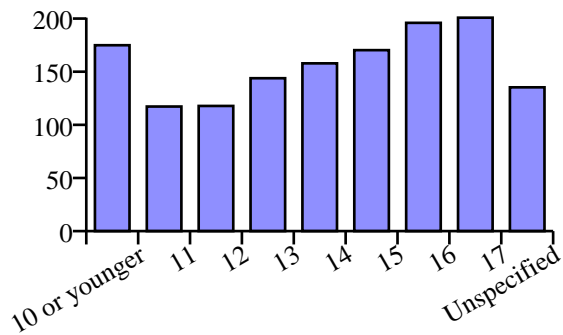

Sexual Body Parts

Messages including a word from the topic: 17,786
 Percentage of total Messages: 15
 Types in Topic: 80
 Tokens in Topic: 24,492

Words used for topic sketch

Distribution by year
(normalised per 1,000 messages)

Distribution by age
(normalised per 1,000 messages)

Distribution by gender
(normalised per 1,000 messages)

Median Message Lengths

Corpus Totals	Messages		Words		Median Message Lengths	
	Raw	Normalised per 1,000 messages	Raw	Normalised per 100,000 words	Containing topic	All
	113,480		2,217,919		10	

Years	Messages		Words		Median Message Lengths	
	Raw	Normalised per 1,000 messages	Raw	Normalised per 100,000 words	Containing topic	All
2004	3957	160.70	4658	926.42	13	10
2005	3826	154.21	4549	904.97	13	10
2006	3129	146.47	3728	907.21	13	10
2007	3099	150.63	3689	938.44	13	9
2008	2232	165.11	2644	1,071.28	13	9
2009	1543	179.50	1817	1,124.17	12	9

Ages	Messages		Words		Median Message Lengths	
	Raw	Normalised per 1,000 messages	Raw	Normalised per 100,000 words	Containing topic	All
10 or younger	916	174.90	1043	1,478.84	11	9
11	563	117.21	673	827.23	14	10
12	1442	117.77	1647	804.99	11	9
13	3072	143.86	3551	930.87	11	9
14	3363	157.85	3934	924.55	13	10
15	2318	170.27	2894	849.84	18	13
16	1723	195.97	2162	835.72	22	16
17	2615	200.82	3246	1,036.90	16	11
unspecified	1774	135.29	1935	1,360.85	7	6