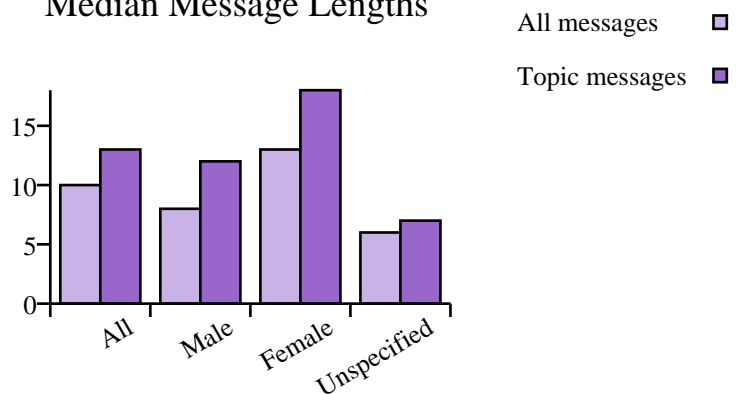

Sexual Body Parts

Messages including a word from the topic: 17,786
 Percentage of total Messages: 15
 Types in Topic: 80
 Tokens in Topic: 24,492

Words used for topic sketch

Distribution by year
(normalised per 1,000 messages)

Distribution by age
(normalised per 1,000 messages)

Distribution by gender
(normalised per 1,000 messages)

Median Message Lengths

Corpus Totals	Messages		Words		Median Message Lengths	
	Raw	Normalised per 1,000 messages	Raw	Normalised per 100,000 words	Containing topic	All
	113,480		2,217,919		10	

Years	Messages		Words		Median Message Lengths	
	Raw	Normalised per 1,000 messages	Raw	Normalised per 100,000 words	Containing topic	All
2004	3957	160.70	4658	926.42	13	10
2005	3826	154.21	4549	904.97	13	10
2006	3129	146.47	3728	907.21	13	10
2007	3099	150.63	3689	938.44	13	9
2008	2232	165.11	2644	1,071.28	13	9
2009	1543	179.50	1817	1,124.17	12	9