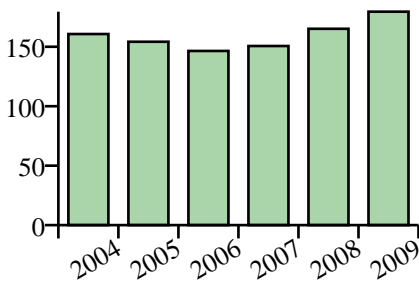

Sexual Body Parts

Messages including a word from the topic: 17,786
 Percentage of total Messages: 15
 Types in Topic: 80
 Tokens in Topic: 24,492

Words used for topic sketch

Distribution by year
(normalised per 1,000 messages)

Distribution by age
(normalised per 1,000 messages)

Distribution by gender
(normalised per 1,000 messages)

Median Message Lengths

Corpus Totals	Messages		Words		Median Message Lengths	
	Raw	Normalised per 1,000 messages	Raw	Normalised per 100,000 words	Containing topic	All
	113,480		2,217,919		10	

Years	Messages		Words		Median Message Lengths	
	Raw	Normalised per 1,000 messages	Raw	Normalised per 100,000 words	Containing topic	All
2004	3957	160.70	4658	926.42	13	10
2005	3826	154.21	4549	904.97	13	10
2006	3129	146.47	3728	907.21	13	10
2007	3099	150.63	3689	938.44	13	9
2008	2232	165.11	2644	1,071.28	13	9
2009	1543	179.50	1817	1,124.17	12	9

Ages	Messages		Words		Median Message Lengths	
	Raw	Normalised per 1,000 messages	Raw	Normalised per 100,000 words	Containing topic	All
10 or younger	916	174.90	1043	1,478.84	11	9
11	563	117.21	673	827.23	14	10
12	1442	117.77	1647	804.99	11	9
13	3072	143.86	3551	930.87	11	9
14	3363	157.85	3934	924.55	13	10
15	2318	170.27	2894	849.84	18	13
16	1723	195.97	2162	835.72	22	16
17	2615	200.82	3246	1,036.90	16	11
unspecified	1774	135.29	1935	1,360.85	7	6