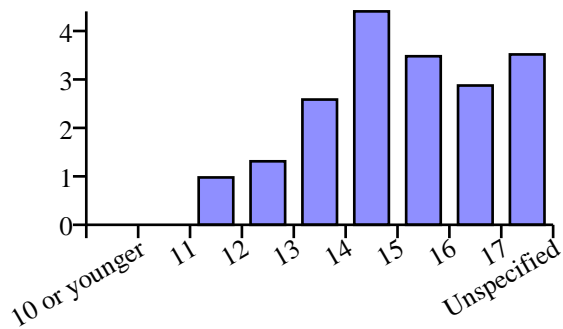

# Pimple

Total Messages: 47

Frequency per 1,000 messages: 0.41

Total Words: 56

Frequency per 100,000 words: 2.52

Log-likelihood against BNC: 361.37

Classification: Body Changes

Collocates (+/-4 words)

my have the  
out like on  
bumps

### Distribution by year

(normalised per 100,000 words)

### Distribution by age

(normalised per 100,000 words)