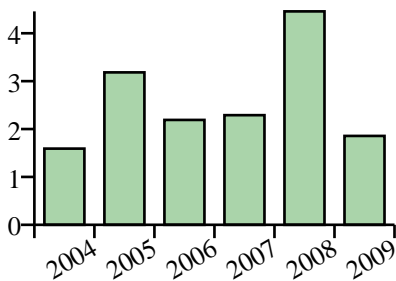

Pimple

Total Messages: 47

Frequency per 1,000 messages: 0.41

Total Words: 56

Frequency per 100,000 words: 2.52

Log-likelihood against BNC: 361.37

Classification: Body Changes

Collocates (+/-4 words)

my have the
out like on
bumps

Distribution by year

(normalised per 100,000 words)