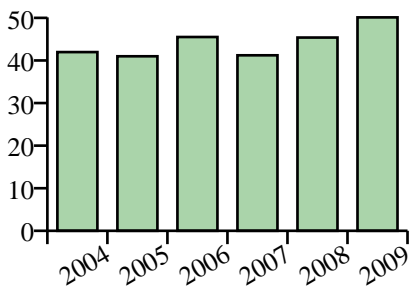

Puberty

Total Messages: 899
Frequency per 1,000 messages: 7.92
Total Words: 959
Frequency per 100,000 words: 43.23
Log-likelihood against BNC: 6396.14
Classification: Body Changes

Collocates (+/-4 words)

Distribution by year
(normalised per 100,000 words)

Distribution by age
(normalised per 100,000 words)

Distribution by gender
(normalised per 100,000 words)

Median Message Lengths

Sample KWIC Lines

I am goin through puberty at the moment could
 scrotum and penis during puberty
 boys more attractive after puberty
 I'm worried about puberty. I'm wondering why i
 in ordre to puberty?
 about growing up like puberty and preiods for
 showing no signs of puberty and I'm the smallest
 I started masturbating before puberty and so I've sort
 until i go through puberty i go
 i'm 14 and started puberty early at like 11.
 and i haven't started puberty yet, should i be
 the other stages in puberty except from facial hair,
 you get older in puberty
 of the signs of puberty yet. Most of my
 i have not hit puberty yet, and all my
 starting the go through puberty but I don't know
 and haven't gone throught puberty. what's wrong with
 My puberty is delayed I am
 and have not started puberty, what should i
 he is going through puberty at the moment and

Corpus Totals	Messages		Words		Median Message Lengths	
	Raw	Normalised per 1,000 messages	Raw	Normalised per 100,000 words	Containing word	All
		113,480		2,217,919		10

Years	Messages		Words		Median Message Lengths	
	Raw	Normalised per 1,000 messages	Raw	Normalised per 100,000 words	Containing word	All
2004	199	8.08	211	41.96	11	10
2005	197	7.94	206	40.98	12	10
2006	174	8.14	187	45.50	12	10
2007	148	7.19	162	41.21	16	9
2008	103	7.61	112	45.37	11	9
2009	78	9.07	81	50.11	22	9