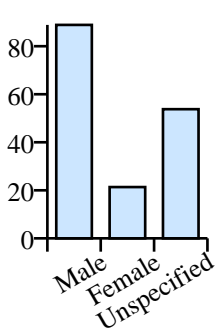

Puberty

Total Messages: 899
Frequency per 1,000 messages: 7.92
Total Words: 959
Frequency per 100,000 words: 43.23
Log-likelihood against BNC: 6396.14
Classification: Body Changes

Collocates (+/-4 words)

Distribution by year
(normalised per 100,000 words)

Distribution by age
(normalised per 100,000 words)

Distribution by gender
(normalised per 100,000 words)

Median Message Lengths

Sample KWIC Lines

I am goin through puberty at the moment could
 scrotum and penis during puberty
 boys more attractive after puberty
 I'm worried about puberty. I'm wondering why i
 in ordre to puberty?
 about growing up like puberty and preiods for
 showing no signs of puberty and I'm the smallest
 I started masturbating before puberty and so I've sort
 until i go through puberty i go
 i'm 14 and started puberty early at like 11.
 and i haven't started puberty yet, should i be
 the other stages in puberty except from facial hair,
 you get older in puberty
 of the signs of puberty yet. Most of my
 i have not hit puberty yet, and all my
 starting the go through puberty but I don't know
 and haven't gone throught puberty. what's wrong with
 My puberty is delayed I am
 and have not started puberty, what should i
 he is going through puberty at the moment and