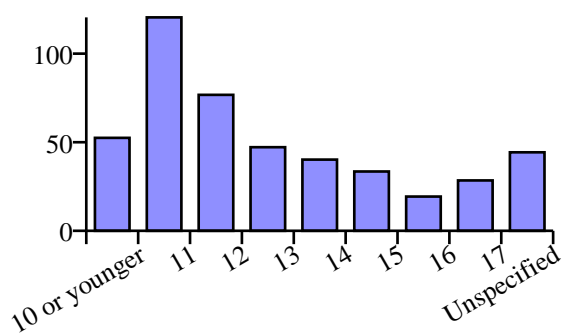

Puberty

Total Messages: 899
Frequency per 1,000 messages: 7.92
Total Words: 959
Frequency per 100,000 words: 43.23
Log-likelihood against BNC: 6396.14
Classification: Body Changes

Collocates (+/-4 words)

Distribution by year
(normalised per 100,000 words)

Distribution by age
(normalised per 100,000 words)

Distribution by gender
(normalised per 100,000 words)

Median Message Lengths

Sample KWIC Lines

I am goin through puberty at the moment could
 scrotum and penis during puberty
 boys more attractive after puberty
 I'm worried about puberty. I'm wondering why i
 in ordre to puberty?
 about growing up like puberty and preiods for
 showing no signs of puberty and I'm the smallest
 I started masturbating before puberty and so I've sort
 until i go through puberty i go
 i'm 14 and started puberty early at like 11.
 and i haven't started puberty yet, should i be
 the other stages in puberty except from facial hair,
 you get older in puberty
 of the signs of puberty yet. Most of my
 i have not hit puberty yet, and all my
 starting the go through puberty but I don't know
 and haven't gone throught puberty. what's wrong with
 My puberty is delayed I am
 and have not started puberty, what should i
 he is going through puberty at the moment and