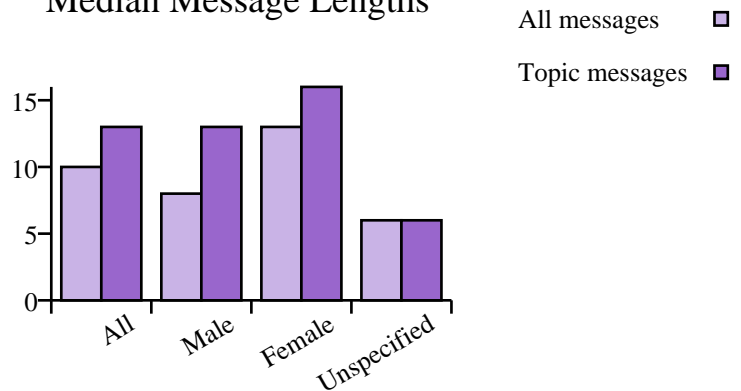

Distribution by year
(normalised per 100,000 words)

Distribution by age
(normalised per 100,000 words)

Distribution by gender
(normalised per 100,000 words)

Median Message Lengths

Sample KWIC Lines

I am goin through puberty at the moment could
 scrotum and penis during puberty
 boys more attractive after puberty
 I'm worried about puberty. I'm wondering why i
 in ordre to puberty?
 about growing up like puberty and preiods for
 showing no signs of puberty and I'm the smallest
 I started masturbating before puberty and so I've sort
 until i go through puberty i go
 i'm 14 and started puberty early at like 11.
 and i haven't started puberty yet, should i be
 the other stages in puberty except from facial hair,
 you get older in puberty
 of the signs of puberty yet. Most of my
 i have not hit puberty yet, and all my
 starting the go through puberty but I don't know
 and haven't gone throught puberty. what's wrong with
 My puberty is delayed I am
 and have not started puberty, what should i
 he is going through puberty at the moment and