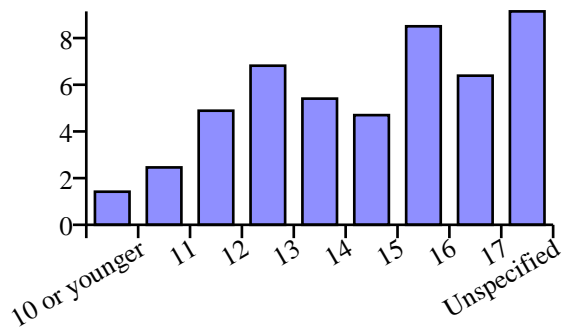

# Shaving

Total Messages: 113  
 Frequency per 1,000 messages: 0.99  
 Total Words: 133  
 Frequency per 100,000 words: 5.99  
 Log-likelihood against BNC: 554.29  
 Classification: Body Changes

Collocates (+/-4 words)

Distribution by year  
(normalised per 100,000 words)

Distribution by age  
(normalised per 100,000 words)

Distribution by gender  
(normalised per 100,000 words)

Median Message Lengths