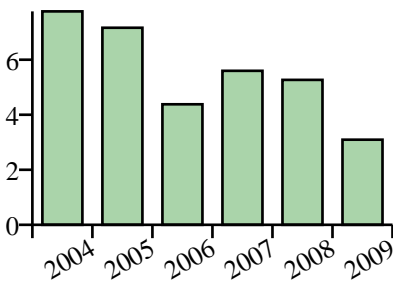

# Shaving

Total Messages: 113  
 Frequency per 1,000 messages: 0.99  
 Total Words: 133  
 Frequency per 100,000 words: 5.99  
 Log-likelihood against BNC: 554.29  
 Classification: Body Changes

Collocates (+/-4 words)

Distribution by year  
(normalised per 100,000 words)

Distribution by age  
(normalised per 100,000 words)

Distribution by gender  
(normalised per 100,000 words)

Median Message Lengths