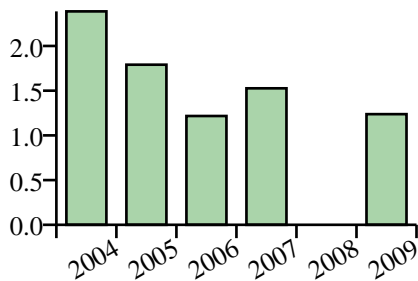

Zit

Total Messages: 30
Frequency per 1,000 messages: 0.26
Total Words: 34
Frequency per 100,000 words: 1.53
Log-likelihood against BNC: 252.66
Classification: Body Changes

Collocates (+/-4 words)

penis
like it my on

Distribution by year

(normalised per 100,000 words)

Distribution by age

(normalised per 100,000 words)

Distribution by gender

(normalised per 100,000 words)

Median Message Lengths

All messages