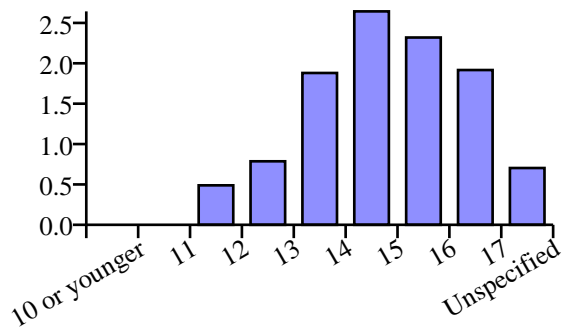

Zit

Total Messages: 30
Frequency per 1,000 messages: 0.26
Total Words: 34
Frequency per 100,000 words: 1.53
Log-likelihood against BNC: 252.66
Classification: Body Changes

Collocates (+/-4 words)

penis
like it my on

Distribution by year

(normalised per 100,000 words)

Distribution by age

(normalised per 100,000 words)

Distribution by gender

(normalised per 100,000 words)

Median Message Lengths

All messages