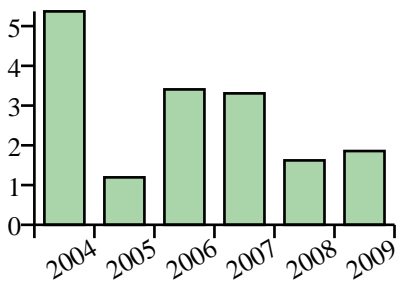

Zits

Total Messages: 64
Frequency per 1,000 messages: 0.56
Total Words: 67
Frequency per 100,000 words: 3.02
Log-likelihood against BNC: 502.26
Classification: Body Changes

Collocates (+/-4 words)

penis look
like
have
my white
on got of get

Distribution by year
(normalised per 100,000 words)

Distribution by age
(normalised per 100,000 words)

Distribution by gender
(normalised per 100,000 words)

Median Message Lengths

Sample KWIC Lines

my arms not like	zits	but they have been
I have	zits	on my nipples -
i have	zits	on my penusand sometimes
I have	zits	on the brown part
white or even like	zits.	Could he have a
I have these whitish	zits	around the glans of
I'm breaking out with	zits	left and right and
. that looks like	zits.	. and its really
dr. ann i'm	zits	on my chest and
have got loads of	zits	on my back and
it just be 2	zits	he is really embarrassed
look like tiny little	zits.	I am really worried
others feel like big	zits!	its really getting me
to you about the	zits	which i found on
(bumps) that look like	zits	located at bottom part
but i have white	zits	on my testicles and
you get rid of	zits	on your
about 10, I've got	zits.	REALLY bad. Now they're
problem if the white	zits	on your penis are
recently got a few	zits	on my penis, they

Years	Messages		Words		Median Message Lengths	
	Raw	Normalised per 1,000 messages	Raw	Normalised per 100,000 words	Containing word	All
2004	25	1.01	27	5.37	33	10
2005	6	0.24	6	1.19	5	10
2006	14	0.65	14	3.40	32	10
2007	13	0.63	13	3.30	14	9
2008	3	0.22	4	1.62	10	9
2009	3	0.34	3	1.85	6	9