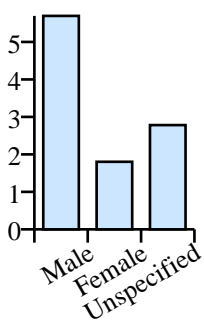

Zits

Total Messages: 64
Frequency per 1,000 messages: 0.56
Total Words: 67
Frequency per 100,000 words: 3.02
Log-likelihood against BNC: 502.26
Classification: Body Changes

Collocates (+/-4 words)

penis look
like
have
my white
on got of get

Distribution by year
(normalised per 100,000 words)

Distribution by age
(normalised per 100,000 words)

Distribution by gender
(normalised per 100,000 words)

Median Message Lengths

Sample KWIC Lines

my arms not like	zits	but they have been
I have	zits	on my nipples -
i have	zits	on my penusand sometimes
I have	zits	on the brown part
white or even like	zits.	Could he have a
I have these whitish	zits	around the glans of
I'm breaking out with	zits	left and right and
. that looks like	zits.	. and its really
dr. ann i'm	zits	on my chest and
have got loads of	zits	on my back and
it just be 2	zits	he is really embarrassed
look like tiny little	zits.	I am really worried
others feel like big	zits!	its really getting me
to you about the	zits	which i found on
(bumps) that look like	zits	located at bottom part
but i have white	zits	on my testicles and
you get rid of	zits	on your
about 10, I've got	zits.	REALLY bad. Now they're
problem if the white	zits	on your penis are
recently got a few	zits	on my penis, they