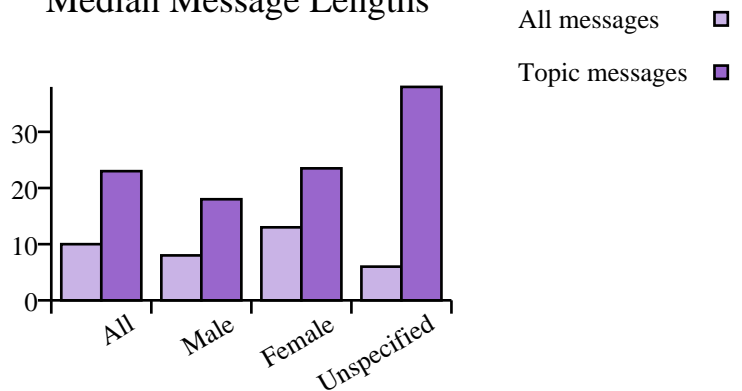

Distribution by year
(normalised per 100,000 words)

Distribution by age
(normalised per 100,000 words)

Distribution by gender
(normalised per 100,000 words)

Median Message Lengths

Sample KWIC Lines

my arms not like	zits	but they have been
I have	zits	on my nipples -
i have	zits	on my penusand sometimes
I have	zits	on the brown part
white or even like	zits.	Could he have a
I have these whitish	zits	around the glans of
I'm breaking out with	zits	left and right and
. that looks like	zits.	. and its really
dr. ann i'm	zits	on my chest and
have got loads of	zits	on my back and
it just be 2	zits	he is really embarrassed
look like tiny little	zits.	I am really worried
others feel like big	zits!	its really getting me
to you about the	zits	which i found on
(bumps) that look like	zits	located at bottom part
but i have white	zits	on my testicles and
you get rid of	zits	on your
about 10, I've got	zits.	REALLY bad. Now they're
problem if the white	zits	on your penis are
recently got a few	zits	on my penis, they