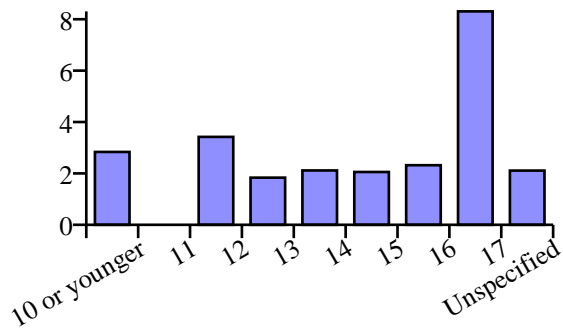

Zits

Total Messages: 64
Frequency per 1,000 messages: 0.56
Total Words: 67
Frequency per 100,000 words: 3.02
Log-likelihood against BNC: 502.26
Classification: Body Changes

Collocates (+/-4 words)

penis look
like
have
my white
on got of get

Distribution by year
(normalised per 100,000 words)

Distribution by age
(normalised per 100,000 words)

Distribution by gender
(normalised per 100,000 words)

Median Message Lengths

Sample KWIC Lines

my arms not like	zits	but they have been
I have	zits	on my nipples -
i have	zits	on my penusand sometimes
I have	zits	on the brown part
white or even like	zits.	Could he have a
I have these whitish	zits	around the glans of
I'm breaking out with	zits	left and right and
. that looks like	zits.	. and its really
dr. ann i'm	zits	on my chest and
have got loads of	zits	on my back and
it just be 2	zits	he is really embarrassed
look like tiny little	zits.	I am really worried
others feel like big	zits!	its really getting me
to you about the	zits	which i found on
(bumps) that look like	zits	located at bottom part
but i have white	zits	on my testicles and
you get rid of	zits	on your
about 10, I've got	zits.	REALLY bad. Now they're
problem if the white	zits	on your penis are
recently got a few	zits	on my penis, they