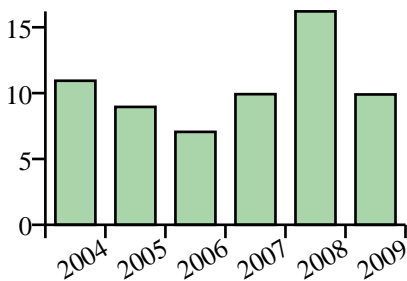

Clitoris

Total Messages: 216

Frequency per 1,000 messages: 1.90

Total Words: 224

Frequency per 100,000 words: 10.09

Log-likelihood against BNC: 1364.42

Classification: Sexual Body Parts

Collocates (+/-4 words)

Distribution by year

(normalised per 100,000 words)

Distribution by age

(normalised per 100,000 words)

Distribution by gender

(normalised per 100,000 words)

Median Message Lengths

Sample KWIC Lines

Corpus Totals	Messages		Words		Median Message Lengths	
	Raw	Normalised per 1,000 messages	Raw	Normalised per 100,000 words	Containing word	All
		113,480		2,217,919		10

Years	Messages		Words		Median Message Lengths	
	Raw	Normalised per 1,000 messages	Raw	Normalised per 100,000 words	Containing word	All
2004	55	2.23	55	10.93	8	10
2005	42	1.69	45	8.95	15	10
2006	27	1.26	29	7.05	9	10
2007	39	1.89	39	9.92	25	9
2008	39	2.88	40	16.20	22	9
2009	14	1.62	16	9.89	24	9