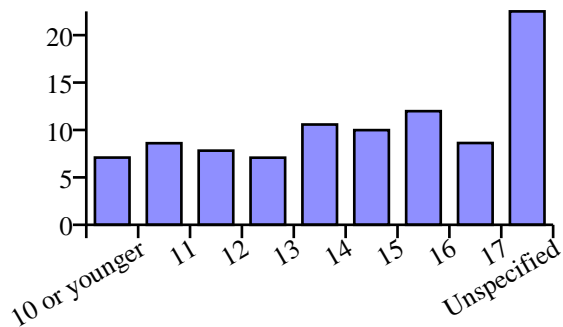

Clitoris

Total Messages: 216

Frequency per 1,000 messages: 1.90

Total Words: 224

Frequency per 100,000 words: 10.09

Log-likelihood against BNC: 1364.42

Classification: Sexual Body Parts

Collocates (+/-4 words)

Distribution by year

(normalised per 100,000 words)

Distribution by age

(normalised per 100,000 words)

Distribution by gender

(normalised per 100,000 words)

Median Message Lengths

Sample KWIC Lines