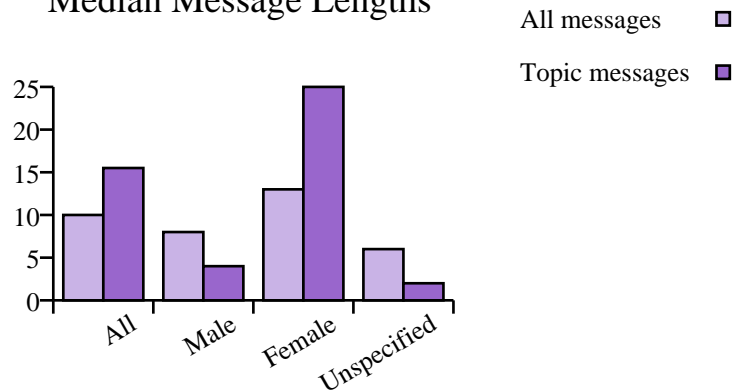

Distribution by year

(normalised per 100,000 words)

Distribution by age

(normalised per 100,000 words)

Distribution by gender

(normalised per 100,000 words)

Median Message Lengths

Sample KWIC Lines

where my clitoris is there is a
 do i reach my clitoris, just keep putting my
 i play with my clitoris , an even then
 if he touches my clitoris . I'm really worried
 orgasm even touching my clitoris is swollen and when
 where is your clitoris and I didn't have
 his penis touching ur clitoris? because i read in
 different from others. my clitoris is not hidden it
 my clitoris is sticking out of
 My clitoris is 6 inches long
 i have no clitoris and am finding sex
 but only tuch my clitoris. Do you think there
 can you harm your clitoris by putting too much
 makes me touch my clitoris and i can't stop
 i only rubbed her clitoris?
 my clitoris is the size of
 when i touch my clitoris. Also, whenever i try
 once i touched my clitoris and really enjoyed it
 if it touched my clitoris or not. could i