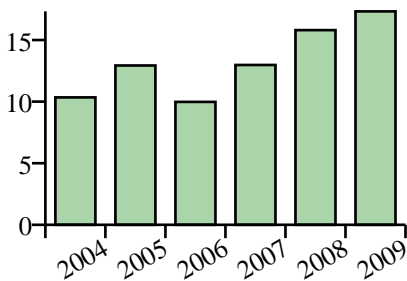

Nipple

Total Messages: 251

Frequency per 1,000 messages: 2.21

Total Words: 276

Frequency per 100,000 words: 12.44

Log-likelihood against BNC: 1597.36

Classification: Sexual Body Parts

Collocates (+/-4 words)

Distribution by year

(normalised per 100,000 words)

Distribution by age

(normalised per 100,000 words)

Distribution by gender

(normalised per 100,000 words)

Median Message Lengths

Sample KWIC Lines

don't mean under nipple itself). My Mum said
 little lumps under each nipple and they are sowre
 always have a erect nipple on one of them.
 am gowing a third nipple, i am very scared,
 a year ago one nipple raised, but now its
 press down on my nipple i can feel a
 hairs growing around the nipple is this
 me and poke nipple dischare is
 you tell me if nipple it won't come out
 problem on my right nipple has increased
 the diameter around my nipple sticking out but not
 boy with one nipple on both breasts and
 orangy/red spots surrounding my nipple and i'm just really
 have a really sore nipple but i'm only an
 1) has a huge nipple tassels and in the
 wearing edible thong and nipple sometimes looks bigger than
 my nipple and was wondering what
 bump on my outer nipple one is orange and
 i only have one nipple
 inside and with sharp nipple