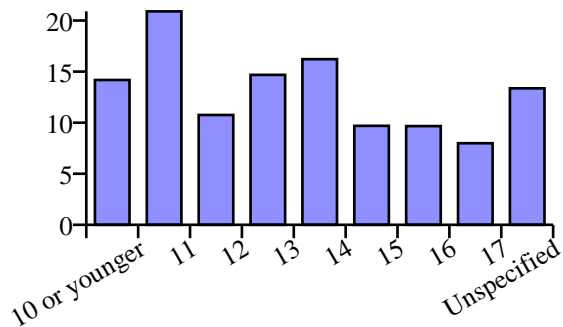

Nipple

Total Messages: 251

Frequency per 1,000 messages: 2.21

Total Words: 276

Frequency per 100,000 words: 12.44

Log-likelihood against BNC: 1597.36

Classification: Sexual Body Parts

Collocates (+/-4 words)

Distribution by year

(normalised per 100,000 words)

Distribution by age

(normalised per 100,000 words)

Distribution by gender

(normalised per 100,000 words)

Median Message Lengths

Sample KWIC Lines

don't mean under nipple itself). My Mum said
 little lumps under each nipple and they are sowre
 always have a erect nipple on one of them.
 am gowing a third nipple, i am very scared,
 a year ago one nipple raised, but now its
 press down on my nipple i can feel a
 hairs growing around the nipple is this
 me and poke nipple dischare is
 you tell me if nipple it won't come out
 problem on my right nipple has increased
 the diameter around my nipple sticking out but not
 boy with one nipple on both breasts and
 orangy/red spots surrounding my nipple and i'm just really
 have a really sore nipple but i'm only an
 1) has a huge nipple tassels and in the
 wearing edible thong and nipple sometimes looks bigger than
 my nipple and was wondering what
 bump on my outer nipple one is orange and
 i only have one nipple
 inside and with sharp nipple