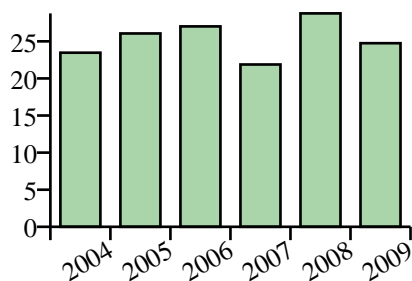

Nipples

Total Messages: 518

Frequency per 1,000 messages: 4.56

Total Words: 557

Frequency per 100,000 words: 25.11

Log-likelihood against BNC: 3332.95

Classification: Sexual Body Parts

Collocates (+/-4 words)

Distribution by year

(normalised per 100,000 words)

Distribution by age

(normalised per 100,000 words)

Distribution by gender

(normalised per 100,000 words)

Median Message Lengths

All messages █