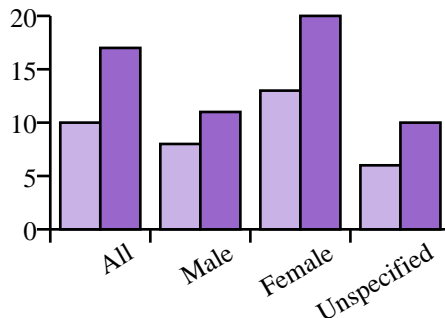

Nipples

Total Messages: 518

Frequency per 1,000 messages: 4.56

Total Words: 557

Frequency per 100,000 words: 25.11

Log-likelihood against BNC: 3332.95

Classification: Sexual Body Parts

Collocates (+/-4 words)

Distribution by year

(normalised per 100,000 words)

Distribution by age

(normalised per 100,000 words)

Distribution by gender

(normalised per 100,000 words)

Median Message Lengths

All messages █

Topic messages █

Sample KWIC Lines

behind each of my nipples i have hard bits
 answer i want. nipples are bigger than all
 because it reaches my nipples when its erect is
 to know will nipples change color from pinkish
 the teets of my nipples. what could be causing
 look really strange. My nipples are swollen and it
 shag my boyfriend my nipples get hard an juice
 why haven't my nipples started to push out
 terrible pain with my nipples. I have itchy sores
 dear dr ann my nipples are undeveloped unlike allot
 before i get my nipples pierced? Other than everything
 my nipples have grown a lot
 have lumps under my nipples what should i
 one of my nipples is longer then the
 thick hair around my nipples, what can i do
 so saggy that my nipples touch my tummy when
 son has very swollen nipples is this common and
 i have inverted nipples, that they rather go
 my nipples are always in is
 or undressing. Everybody nipples are perfectly normal. Please

Frequent Clusters

Cluster	Adjusted Frequency
my nipples	59
my nipples are	54
on my nipples	20
my nipples and	18
nipples and	18
your nipples	16
i have inverted nipples	14
one of my nipples	13
my nipples have	12
nipples i	12
have nipples	11
and my nipples	11
of my nipples	11
the nipples	10
big nipples	10
but my nipples	9
and my nipples are	9
inverted nipples	9
nipples is this normal	8
my nipples what	8