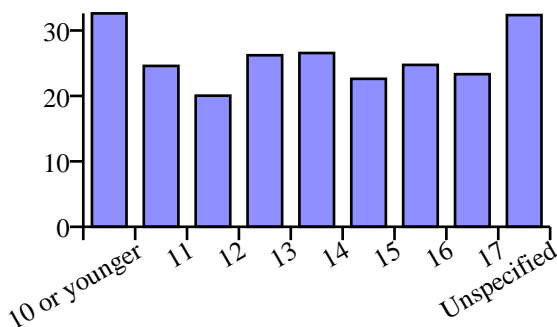

Nipples

Total Messages: 518

Frequency per 1,000 messages: 4.56

Total Words: 557

Frequency per 100,000 words: 25.11

Log-likelihood against BNC: 3332.95

Classification: Sexual Body Parts

Collocates (+/-4 words)

Distribution by year

(normalised per 100,000 words)

Distribution by age

(normalised per 100,000 words)

Distribution by gender

(normalised per 100,000 words)

Median Message Lengths

All messages █