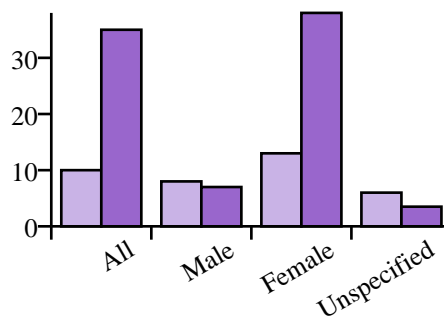

Vaginal

Total Messages: 227

Frequency per 1,000 messages: 2.00

Total Words: 243

Frequency per 100,000 words: 10.95

Log-likelihood against BNC: 1173.88

Classification: Sexual Body Parts

Collocates (+/-4 words)

Distribution by year

(normalised per 100,000 words)

Distribution by age

(normalised per 100,000 words)

Distribution by gender

(normalised per 100,000 words)

Median Message Lengths

All messages

Topic messages

Sample KWIC Lines

spot just below my	vaginal	lips, where they end,
itchy, fishy, white, thick	vaginal	discharge. . . it's
yeast infection in the	vaginal	
i have started the	vaginal	discharge about a year
and i've been having	vaginal	discharge for about 2
i've noticed in my	vaginal	area i have two extra
hair and i have	vaginal	discharge how long realistically
me. its like my	vaginal	lips and clit and
sore spot around my	vaginal	area. could this be
for some reason my	vaginal	doesn't get wet at
inside of my right	vaginal	lip, could you please
i get too much	vaginal	discharge even though am
active. I have had	vaginal	discharge since I was
this? Also, I get	vaginal	discharge, all the time,
that it works	vaginal	discharge that prevents it
hard spot on my	vaginal	lip and i am
this bump on my	vaginal	area that is small
begin to have	vaginal	discharge that is much
i have a	vaginal	discharge and i haven't
i'm having	vaginal	dis charge but i