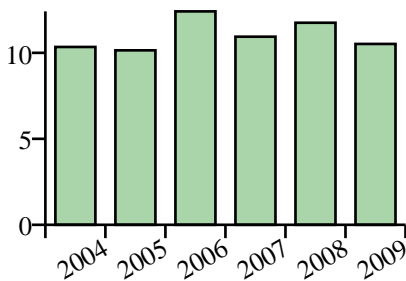

Vaginal

Total Messages: 227

Frequency per 1,000 messages: 2.00

Total Words: 243

Frequency per 100,000 words: 10.95

Log-likelihood against BNC: 1173.88

Classification: Sexual Body Parts

Collocates (+/-4 words)

Distribution by year

(normalised per 100,000 words)

Distribution by age

(normalised per 100,000 words)

Distribution by gender

(normalised per 100,000 words)

Median Message Lengths

All messages