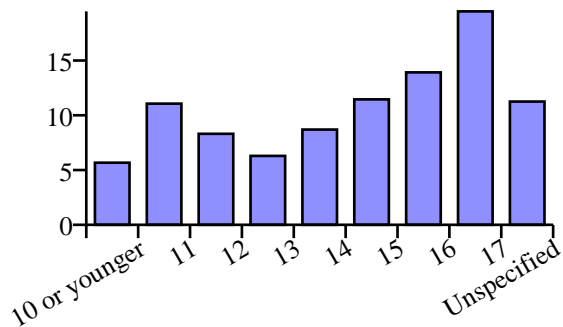

Vaginal

Total Messages: 227

Frequency per 1,000 messages: 2.00

Total Words: 243

Frequency per 100,000 words: 10.95

Log-likelihood against BNC: 1173.88

Classification: Sexual Body Parts

Collocates (+/-4 words)

Distribution by year

(normalised per 100,000 words)

Distribution by age

(normalised per 100,000 words)

Distribution by gender

(normalised per 100,000 words)

Median Message Lengths

All messages