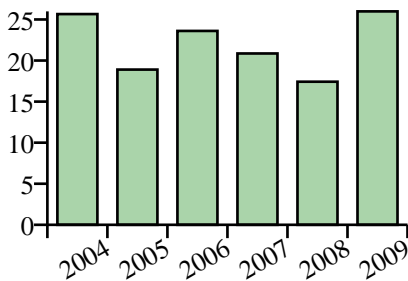

# Condoms

**Total Messages:** 468  
**Frequency per 1,000 messages:** 4.12  
**Total Words:** 488  
**Frequency per 100,000 words:** 22.00  
**Log-likelihood against BNC:** 2746.61  
**Classification:** Sex/Pregnancy/Relationships

Collocates (+/-4 words)

Distribution by year  
(normalised per 100,000 words)

Distribution by age  
(normalised per 100,000 words)

Distribution by gender  
(normalised per 100,000 words)

Median Message Lengths

Corpus Totals	Messages		Words		Median Message Lengths	
	Raw	Normalised per 1,000 messages	Raw	Normalised per 100,000 words	Containing word	All
		113,480		2,217,919		10

Years	Messages		Words		Median Message Lengths	
	Raw	Normalised per 1,000 messages	Raw	Normalised per 100,000 words	Containing word	All
2004	123	4.99	129	25.65	15	10
2005	90	3.62	95	18.89	12	10
2006	94	4.40	97	23.60	13	10
2007	81	3.93	82	20.86	17	9
2008	42	3.10	43	17.42	21	9
2009	38	4.42	42	25.98	10	9