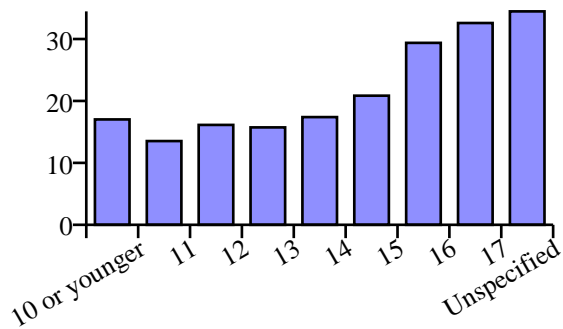

# Condoms

**Total Messages:** 468  
**Frequency per 1,000 messages:** 4.12  
**Total Words:** 488  
**Frequency per 100,000 words:** 22.00  
**Log-likelihood against BNC:** 2746.61  
**Classification:** Sex/Pregnancy/Relationships

Collocates (+/-4 words)

Distribution by year  
(normalised per 100,000 words)

Distribution by age  
(normalised per 100,000 words)

Distribution by gender  
(normalised per 100,000 words)

Median Message Lengths