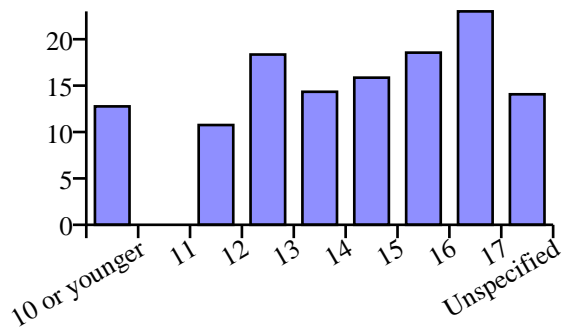

Distribution by age
(normalised per 100,000 words)

Median Message Lengths