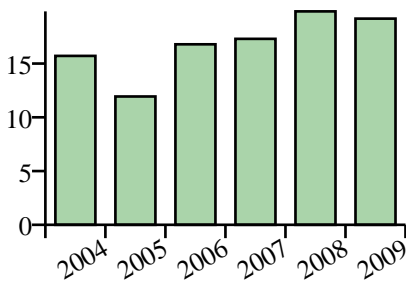

Distribution by year
(normalised per 100,000 words)