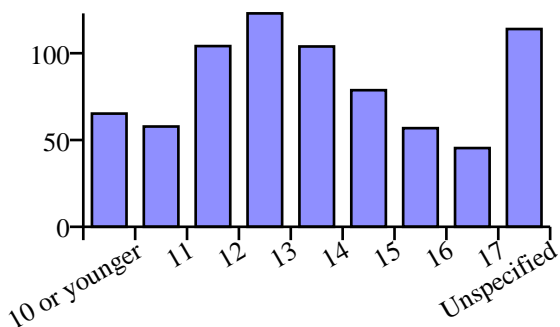

Masturbate

Total Messages: 1846

Frequency per 1,000 messages: 16.26

Total Words: 1936

Frequency per 100,000 words: 87.28

Log-likelihood against BNC: 14488.98

Classification: Sex/Pregnancy/Relationships

Collocates (+/-4 words)

Distribution by year

(normalised per 100,000 words)

Distribution by age

(normalised per 100,000 words)

Distribution by gender

(normalised per 100,000 words)

Median Message Lengths

All messages