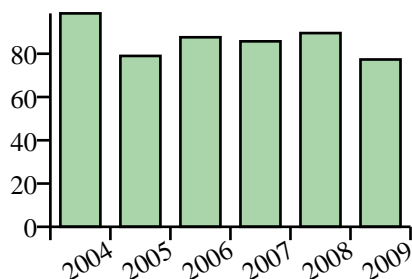

Masturbate

Total Messages: 1846

Frequency per 1,000 messages: 16.26

Total Words: 1936

Frequency per 100,000 words: 87.28

Log-likelihood against BNC: 14488.98

Classification: Sex/Pregnancy/Relationships

Collocates (+/-4 words)

Distribution by year

(normalised per 100,000 words)

Distribution by age

(normalised per 100,000 words)

Distribution by gender

(normalised per 100,000 words)

Median Message Lengths

All messages