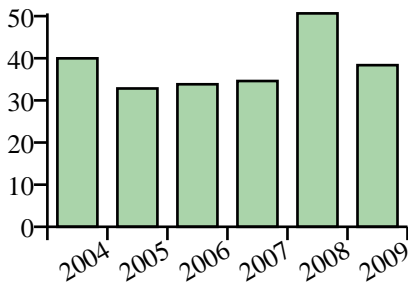

Masturbating

Total Messages: 775
 Frequency per 1,000 messages: 6.82
 Total Words: 828
 Frequency per 100,000 words: 37.33
 Log-likelihood against BNC: 6104.68
 Classification: Sex/Pregnancy/Relationships

Collocates (+/-4 words)

Distribution by year
(normalised per 100,000 words)

Distribution by age
(normalised per 100,000 words)

Distribution by gender
(normalised per 100,000 words)

Median Message Lengths

Sample KWIC Lines