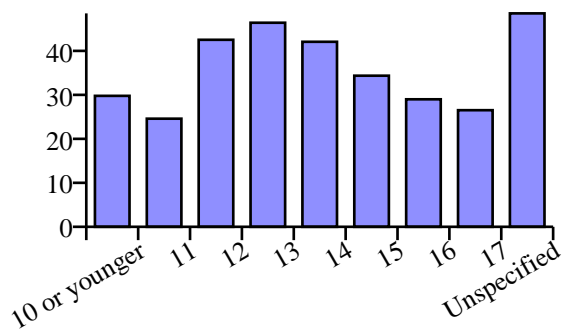

Masturbating

Total Messages: 775
 Frequency per 1,000 messages: 6.82
 Total Words: 828
 Frequency per 100,000 words: 37.33
 Log-likelihood against BNC: 6104.68
 Classification: Sex/Pregnancy/Relationships

Collocates (+/-4 words)

Distribution by year
(normalised per 100,000 words)

Distribution by age
(normalised per 100,000 words)

Distribution by gender
(normalised per 100,000 words)

Median Message Lengths

Sample KWIC Lines