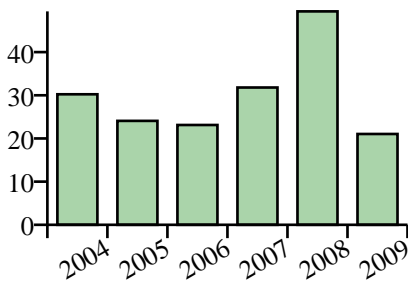

Distribution by year
(normalised per 100,000 words)