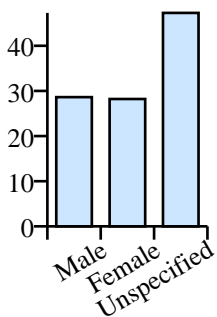

Distribution by gender
(normalised per 100,000 words)