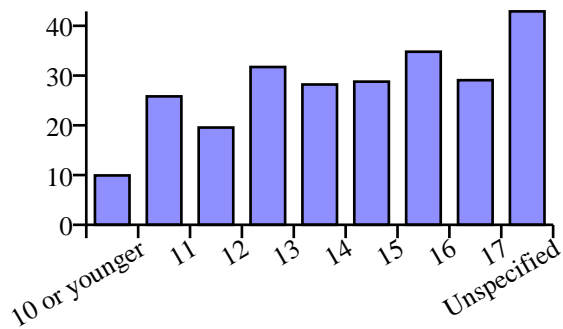

Distribution by age
(normalised per 100,000 words)

Median Message Lengths