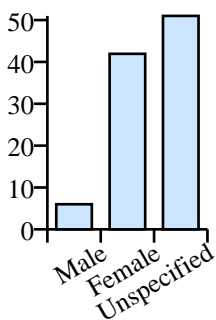

# Pregnancy

Total Messages: 651  
 Frequency per 1,000 messages: 5.73  
 Total Words: 700  
 Frequency per 100,000 words: 31.56  
 Log-likelihood against BNC: 2622.24  
 Classification: Sex/Pregnancy/Relationships

Collocates (+/-4 words)

Distribution by year  
 (normalised per 100,000 words)

Distribution by age  
 (normalised per 100,000 words)

Distribution by gender  
 (normalised per 100,000 words)

Median Message Lengths