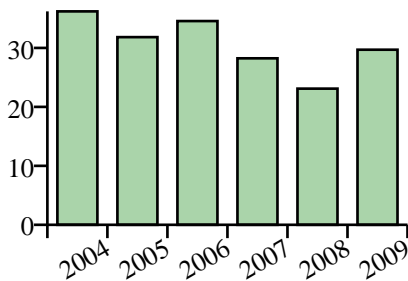

# Pregnancy

Total Messages: 651  
 Frequency per 1,000 messages: 5.73  
 Total Words: 700  
 Frequency per 100,000 words: 31.56  
 Log-likelihood against BNC: 2622.24  
 Classification: Sex/Pregnancy/Relationships

Collocates (+/-4 words)

Distribution by year  
 (normalised per 100,000 words)

Distribution by age  
 (normalised per 100,000 words)

Distribution by gender  
 (normalised per 100,000 words)

Median Message Lengths