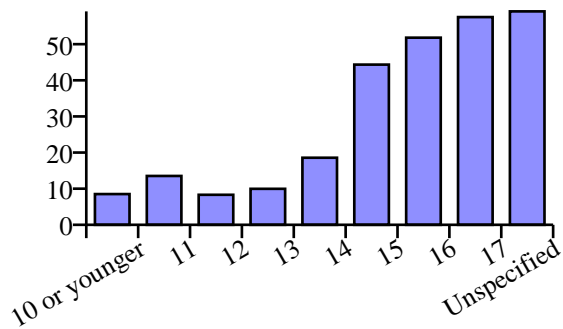

# Pregnancy

Total Messages: 651  
 Frequency per 1,000 messages: 5.73  
 Total Words: 700  
 Frequency per 100,000 words: 31.56  
 Log-likelihood against BNC: 2622.24  
 Classification: Sex/Pregnancy/Relationships

Collocates (+/-4 words)

Distribution by year  
 (normalised per 100,000 words)

Distribution by age  
 (normalised per 100,000 words)

Distribution by gender  
 (normalised per 100,000 words)

Median Message Lengths