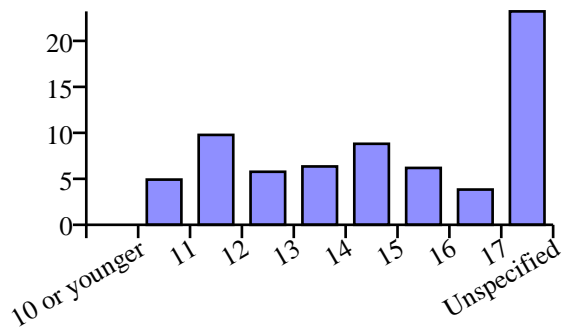

Anorexia

Total Messages: 159
 Frequency per 1,000 messages: 1.40
 Total Words: 164
 Frequency per 100,000 words: 7.39
 Log-likelihood against BNC: 643.73
 Classification: Eating/Weight

Collocates (+/-4 words)

caused by
 think causes what
 scared from have
 nervosa

Distribution by year
 (normalised per 100,000 words)

Distribution by age
 (normalised per 100,000 words)

Distribution by gender
 (normalised per 100,000 words)