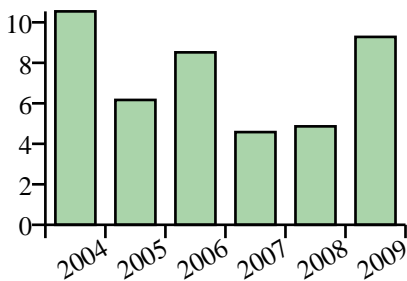

Anorexia

Total Messages: 159
 Frequency per 1,000 messages: 1.40
 Total Words: 164
 Frequency per 100,000 words: 7.39
 Log-likelihood against BNC: 643.73
 Classification: Eating/Weight

Collocates (+/-4 words)

caused by
 think causes what
 scared from have
 nervosa

Distribution by year
 (normalised per 100,000 words)

Distribution by age
 (normalised per 100,000 words)

Distribution by gender
 (normalised per 100,000 words)