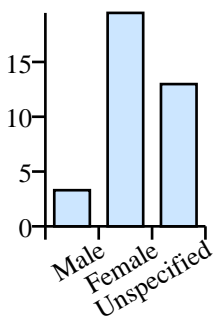

Distribution by gender
(normalised per 100,000 words)