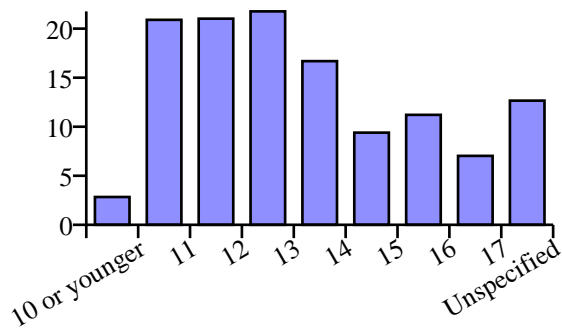

Distribution by age
(normalised per 100,000 words)

Median Message Lengths