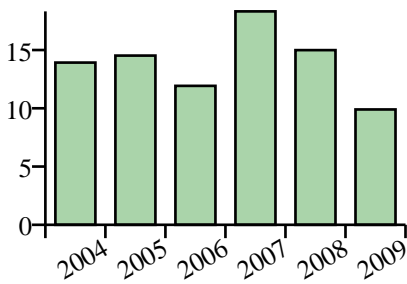

Distribution by year
(normalised per 100,000 words)