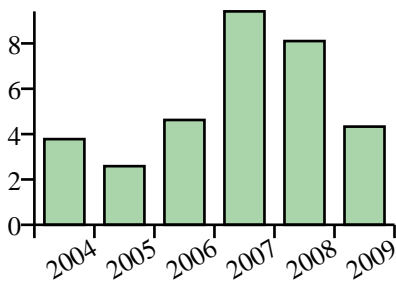

Distribution by year
(normalised per 100,000 words)