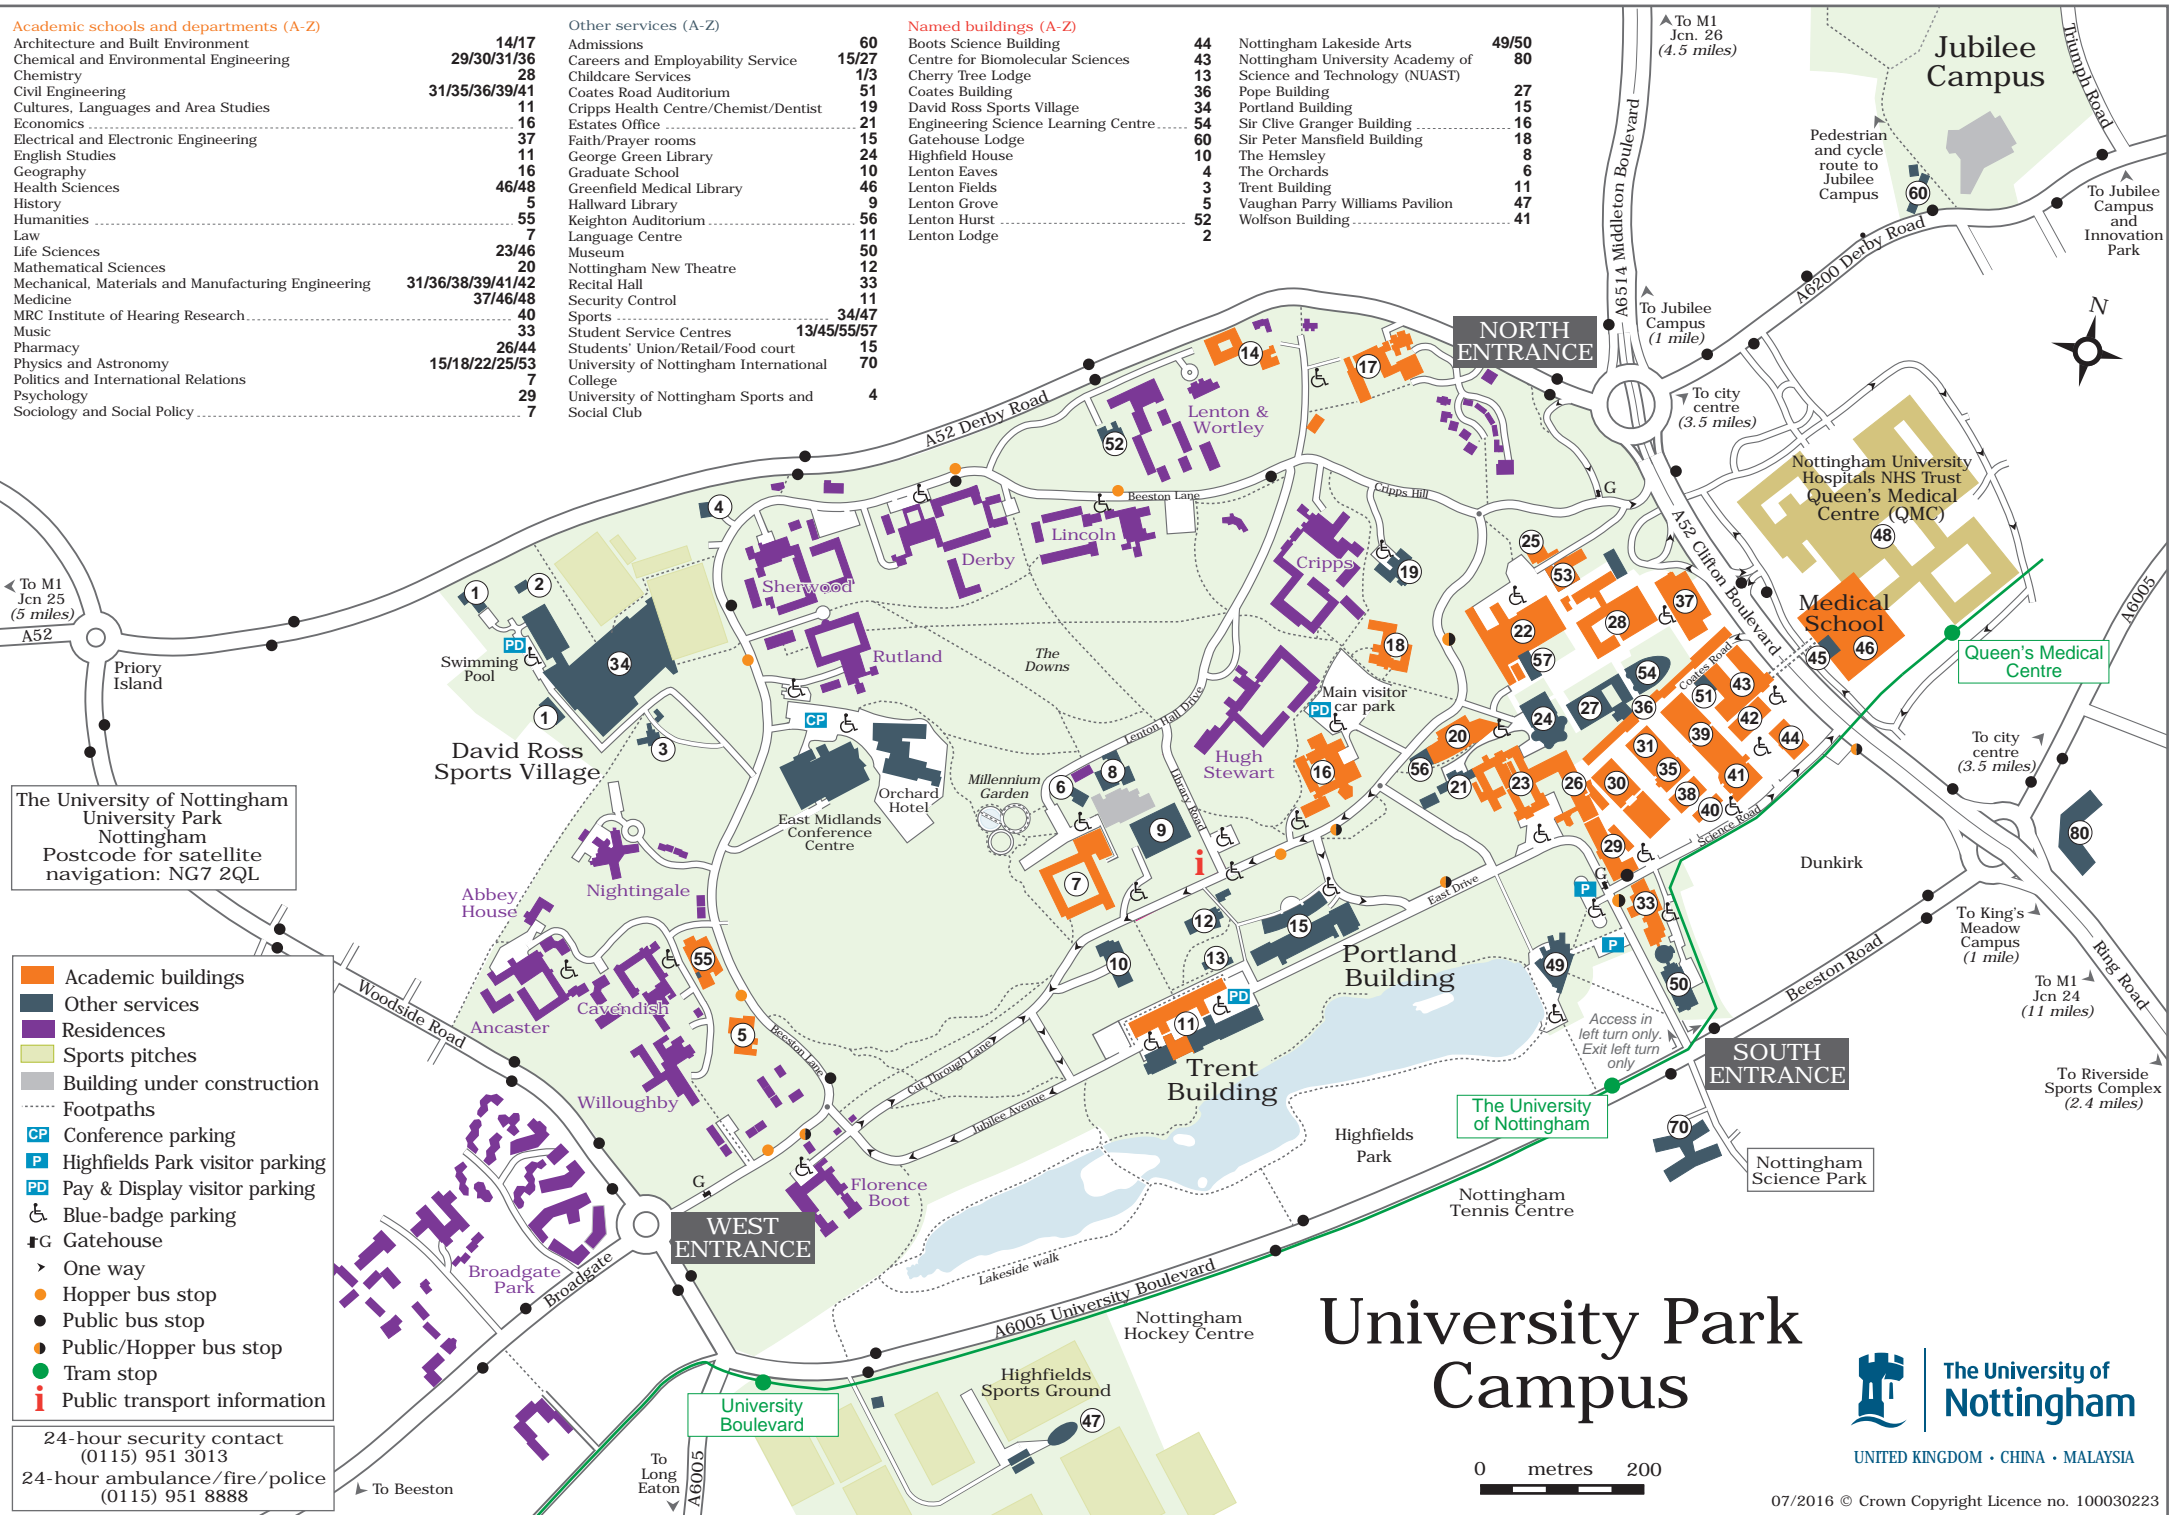

Other services (A-Z)

Admissions	60
Careers and Employability Service	15/27
Childcare Services	1/3
Coates Road Auditorium	51
Cripps Health Centre/Chemist/Dentist	19
Estates Office	21
Faith/Prayer rooms	15
George Green Library	24
Graduate School	10
Greenfield Medical Library	46
Hallward Library	9
Keighton Auditorium	56
Language Centre	11
Museum	50
Nottingham New Theatre	12
Recital Hall	33
Security Control	11
Sports	34/47
Student Service Centres	13/45/55/57
Students' Union/Retail/Food court	15
University of Nottingham International College	70
University of Nottingham Sports and Social Club	4

Named buildings (A-Z)

Boots Science Building	44
Centre for Biomolecular Sciences	43
Cherry Tree Lodge	13
Coates Building	36
David Ross Sports Village	34
Engineering Science Learning Centre	54
Gatehouse Lodge	60
Highfield House	10
Lenton Eaves	4
Lenton Fields	3
Lenton Grove	5
Lenton Hurst	52
Lenton Lodge	2
Nottingham Lakeside Arts	49/50
Nottingham University Academy of Science and Technology (NUAST)	80
Pope Building	27
Portland Building	15
Sir Clive Granger Building	16
Sir Peter Mansfield Building	18
The Hemslay	8
The Orchards	6
Trent Building	11
Vaughan Parry Williams Pavilion	47
Wolfson Building	41

The University of Nottingham
University Park
Nottingham
Postcode for satellite navigation: NG7 2QL

- Academic buildings
- Other services
- Residences
- Sports pitches
- Building under construction
- Footpaths
- CP Conference parking
- P Highfields Park visitor parking
- PD Pay & Display visitor parking
- Blue-badge parking
- Gatehouse
- One way
- Hopper bus stop
- Public bus stop
- Public/Hopper bus stop
- Tram stop
- Public transport information

24-hour security contact
(0115) 951 3013
24-hour ambulance/fire/police
(0115) 951 8888

University Park Campus

UNITED KINGDOM · CHINA · MALAYSIA

0 metres 200