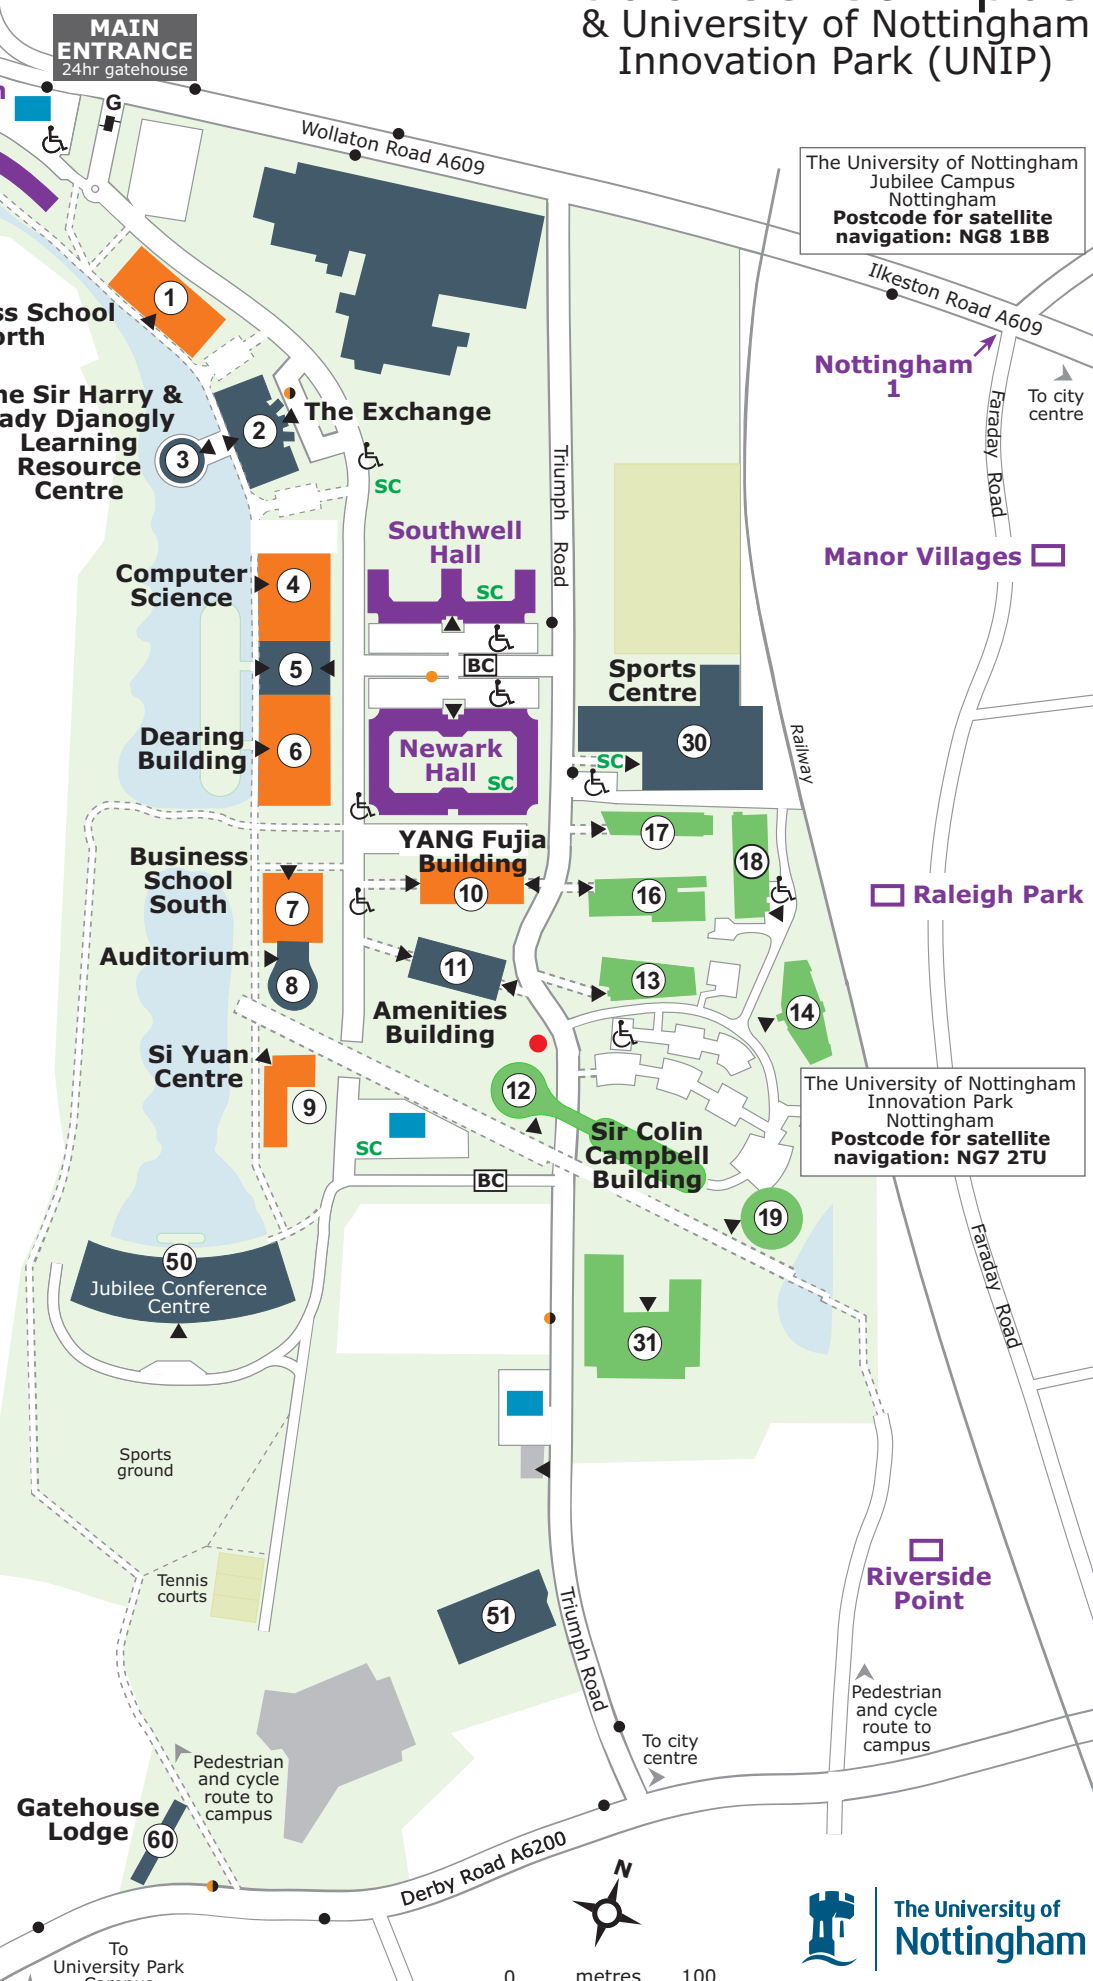

Jubilee Campus & University of Nottingham Innovation Park (UNIP)

Academic schools and departments

Chemistry	31
Computer Science	4
Engineering	13/16/18
Education	2/6/10
International Office	10
Nottingham University Business School	1/7/9/10

Other services

Admissions	60
Auditorium	8
Banks/Retail	2
Cafés	2/5/7/11/30/50
Estate Office - Grounds	51
Faith/Prayer rooms	11
Graduate Centre	11
Libraries	3/7
Security Control	12
Sports	30
Student Service Centre	2
Students' Union	10

The University of Nottingham Innovation Park

Aerospace Technology Centre	18
Energy Technologies Building	16
GSK Centre for Sustainable Chemistry	31
Institute of Mental Health	17
Ingenuity Centre	19
Innovation Park Reception	12
Nottingham Geospatial Building	13
Romax Technology Centre	14

- Academic buildings
- Residences
- Off-campus student residences
- Other services
- Under construction
- The University of Nottingham Innovation Park (UNIP)
- Footpath
- Pay & Display visitor parking
- Blue-badge parking
- Gatehouse
- BC Barrier-access control
- Secure cycle parking
- Hopper bus stop
- Public bus stop
- Public/Hopper bus stop
- Building public entrances
- Aspire sculpture

24-hour security contact
(0115) 951 3013

24-hour ambulance/fire/police
(0115) 951 8888

The University of Nottingham Jubilee Campus Nottingham
Postcode for satellite navigation: NG8 1BB

The University of Nottingham Innovation Park Nottingham
Postcode for satellite navigation: NG7 2TU