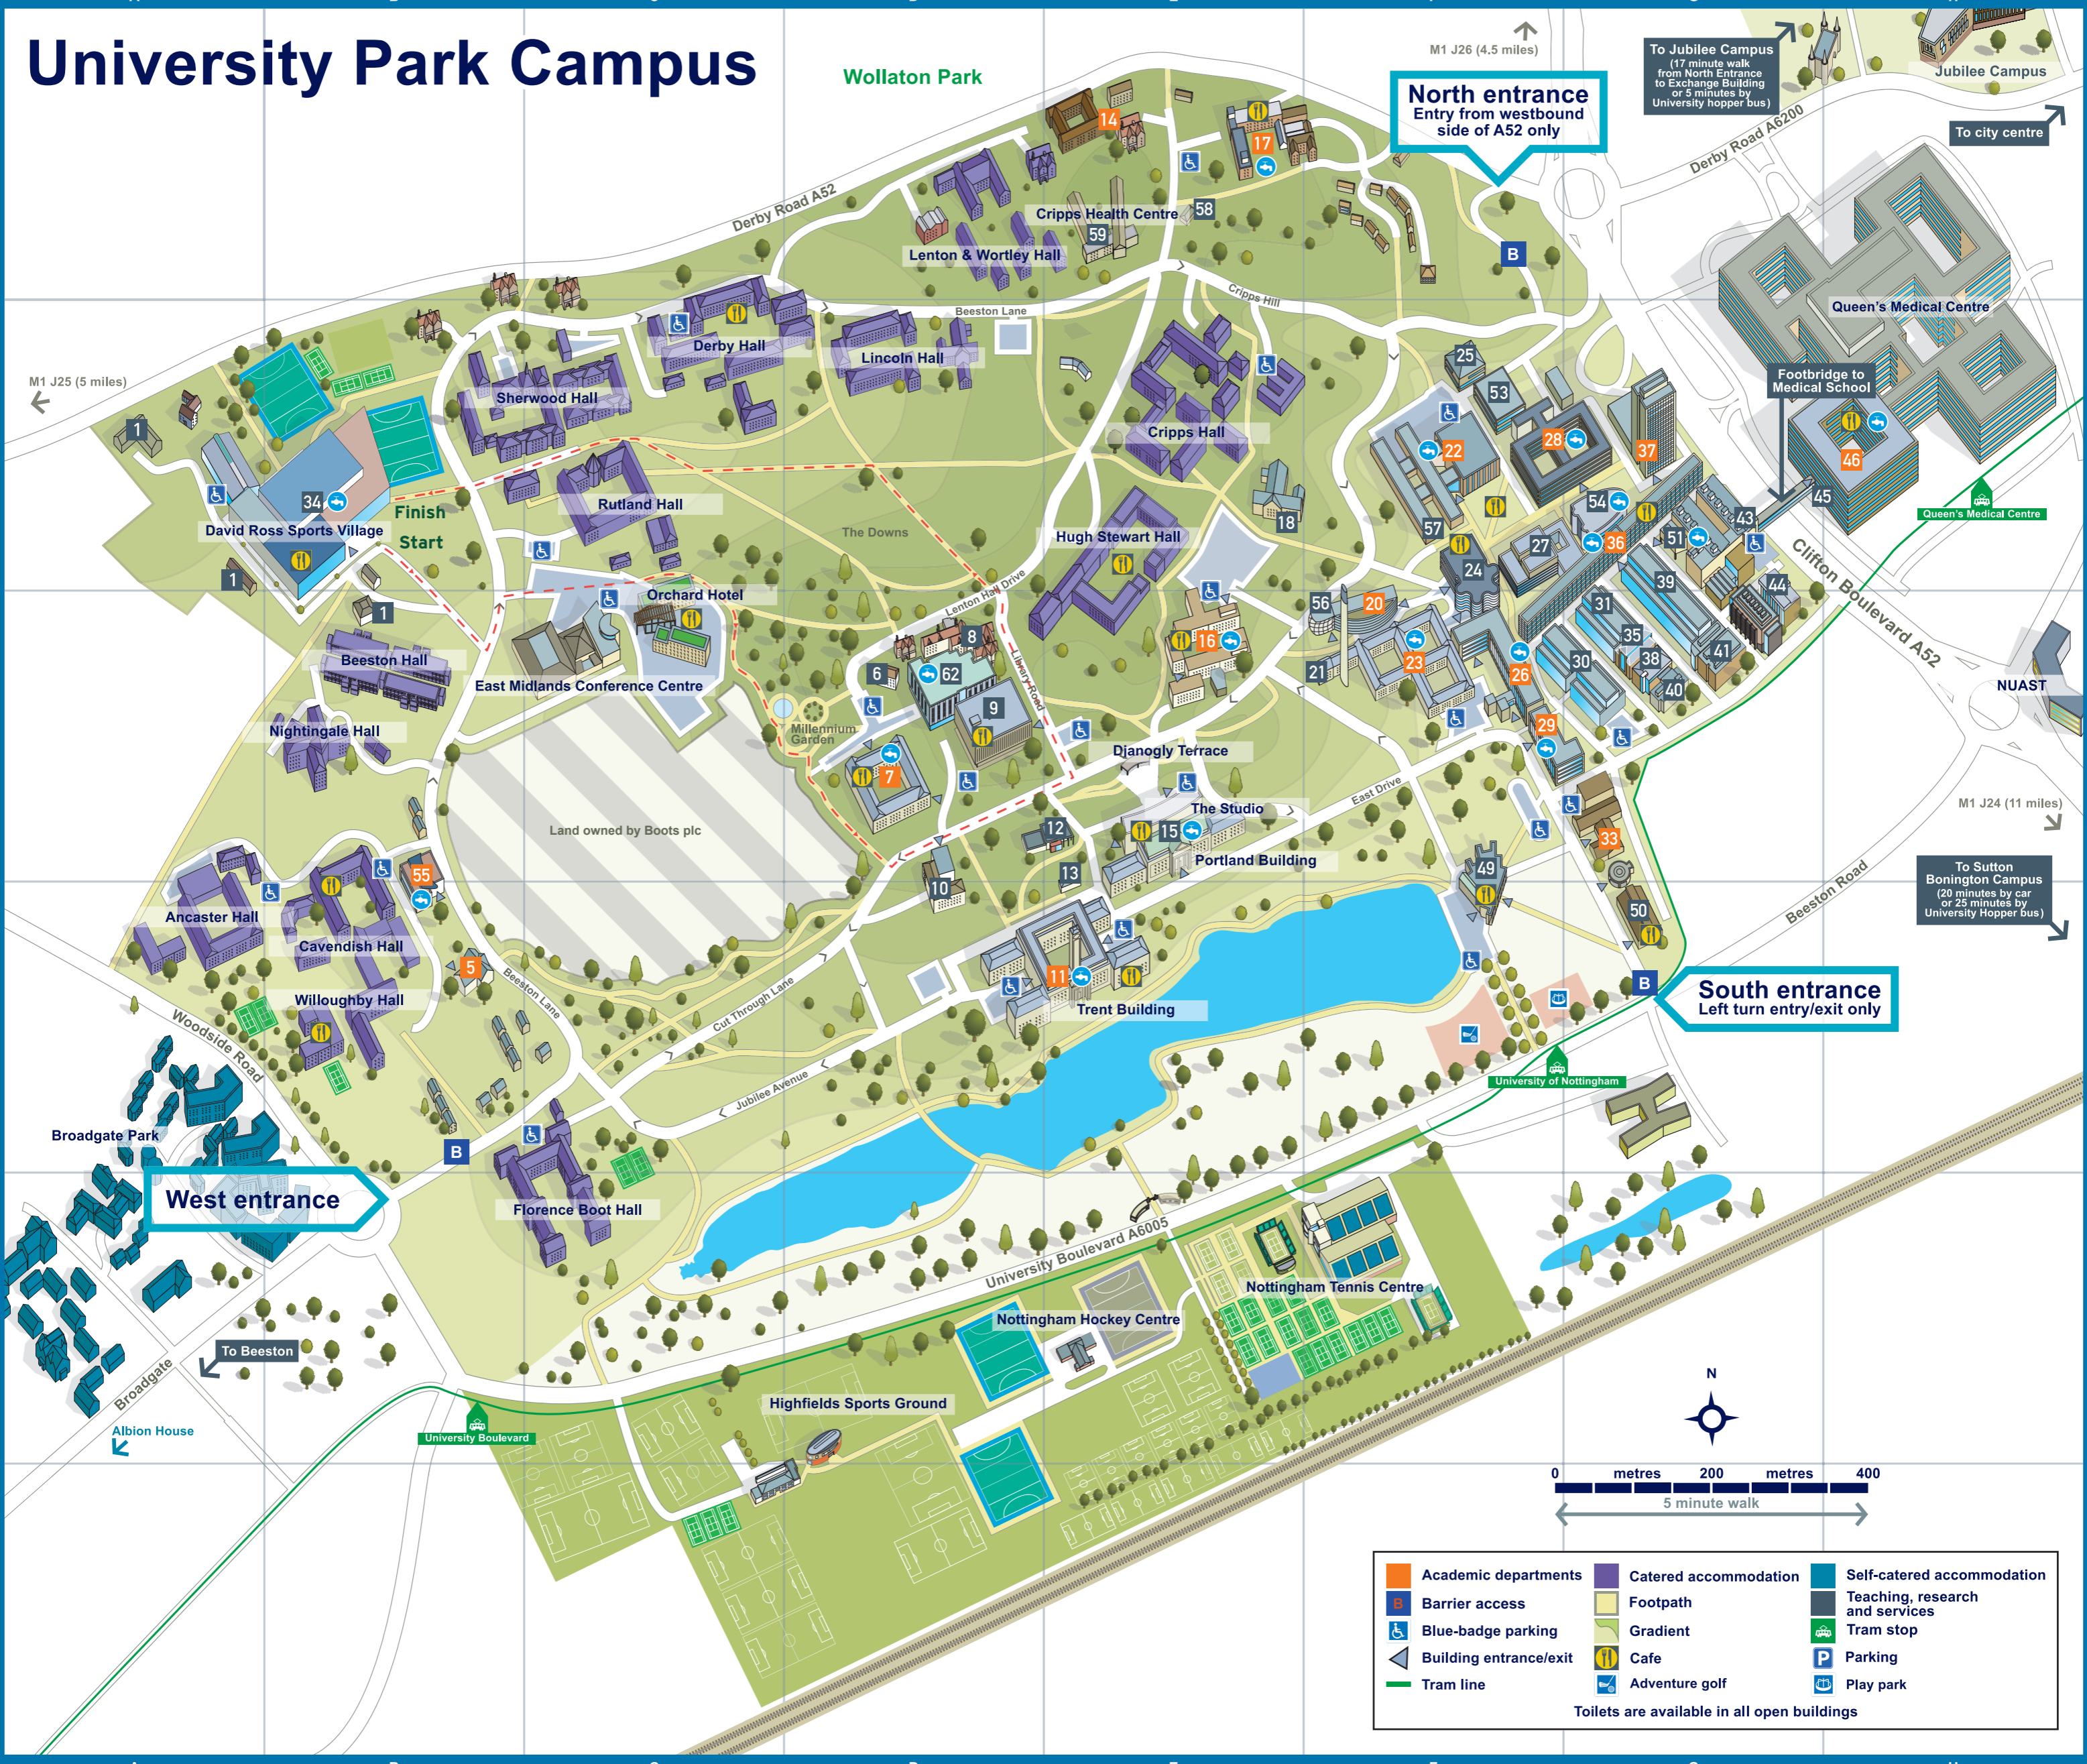

University Park Campus

North entrance
Entry from westbound side of A52 only

To Jubilee Campus
(17 minute walk from North Entrance to Exchange Building or 5 minutes by University hopper bus)

To city centre

To Sutton Bonington Campus
(20 minutes by car or 25 minutes by University Hopper bus)

South entrance
Left turn entry/exit only

West entrance

- | | | |
|------------------------|-----------------------|---------------------------------|
| Academic departments | Catered accommodation | Self-catered accommodation |
| Barrier access | Footpath | Teaching, research and services |
| Blue-badge parking | Gradient | Tram stop |
| Building entrance/exit | Cafe | Parking |
| Tram line | Adventure golf | Play park |
- Toilets are available in all open buildings