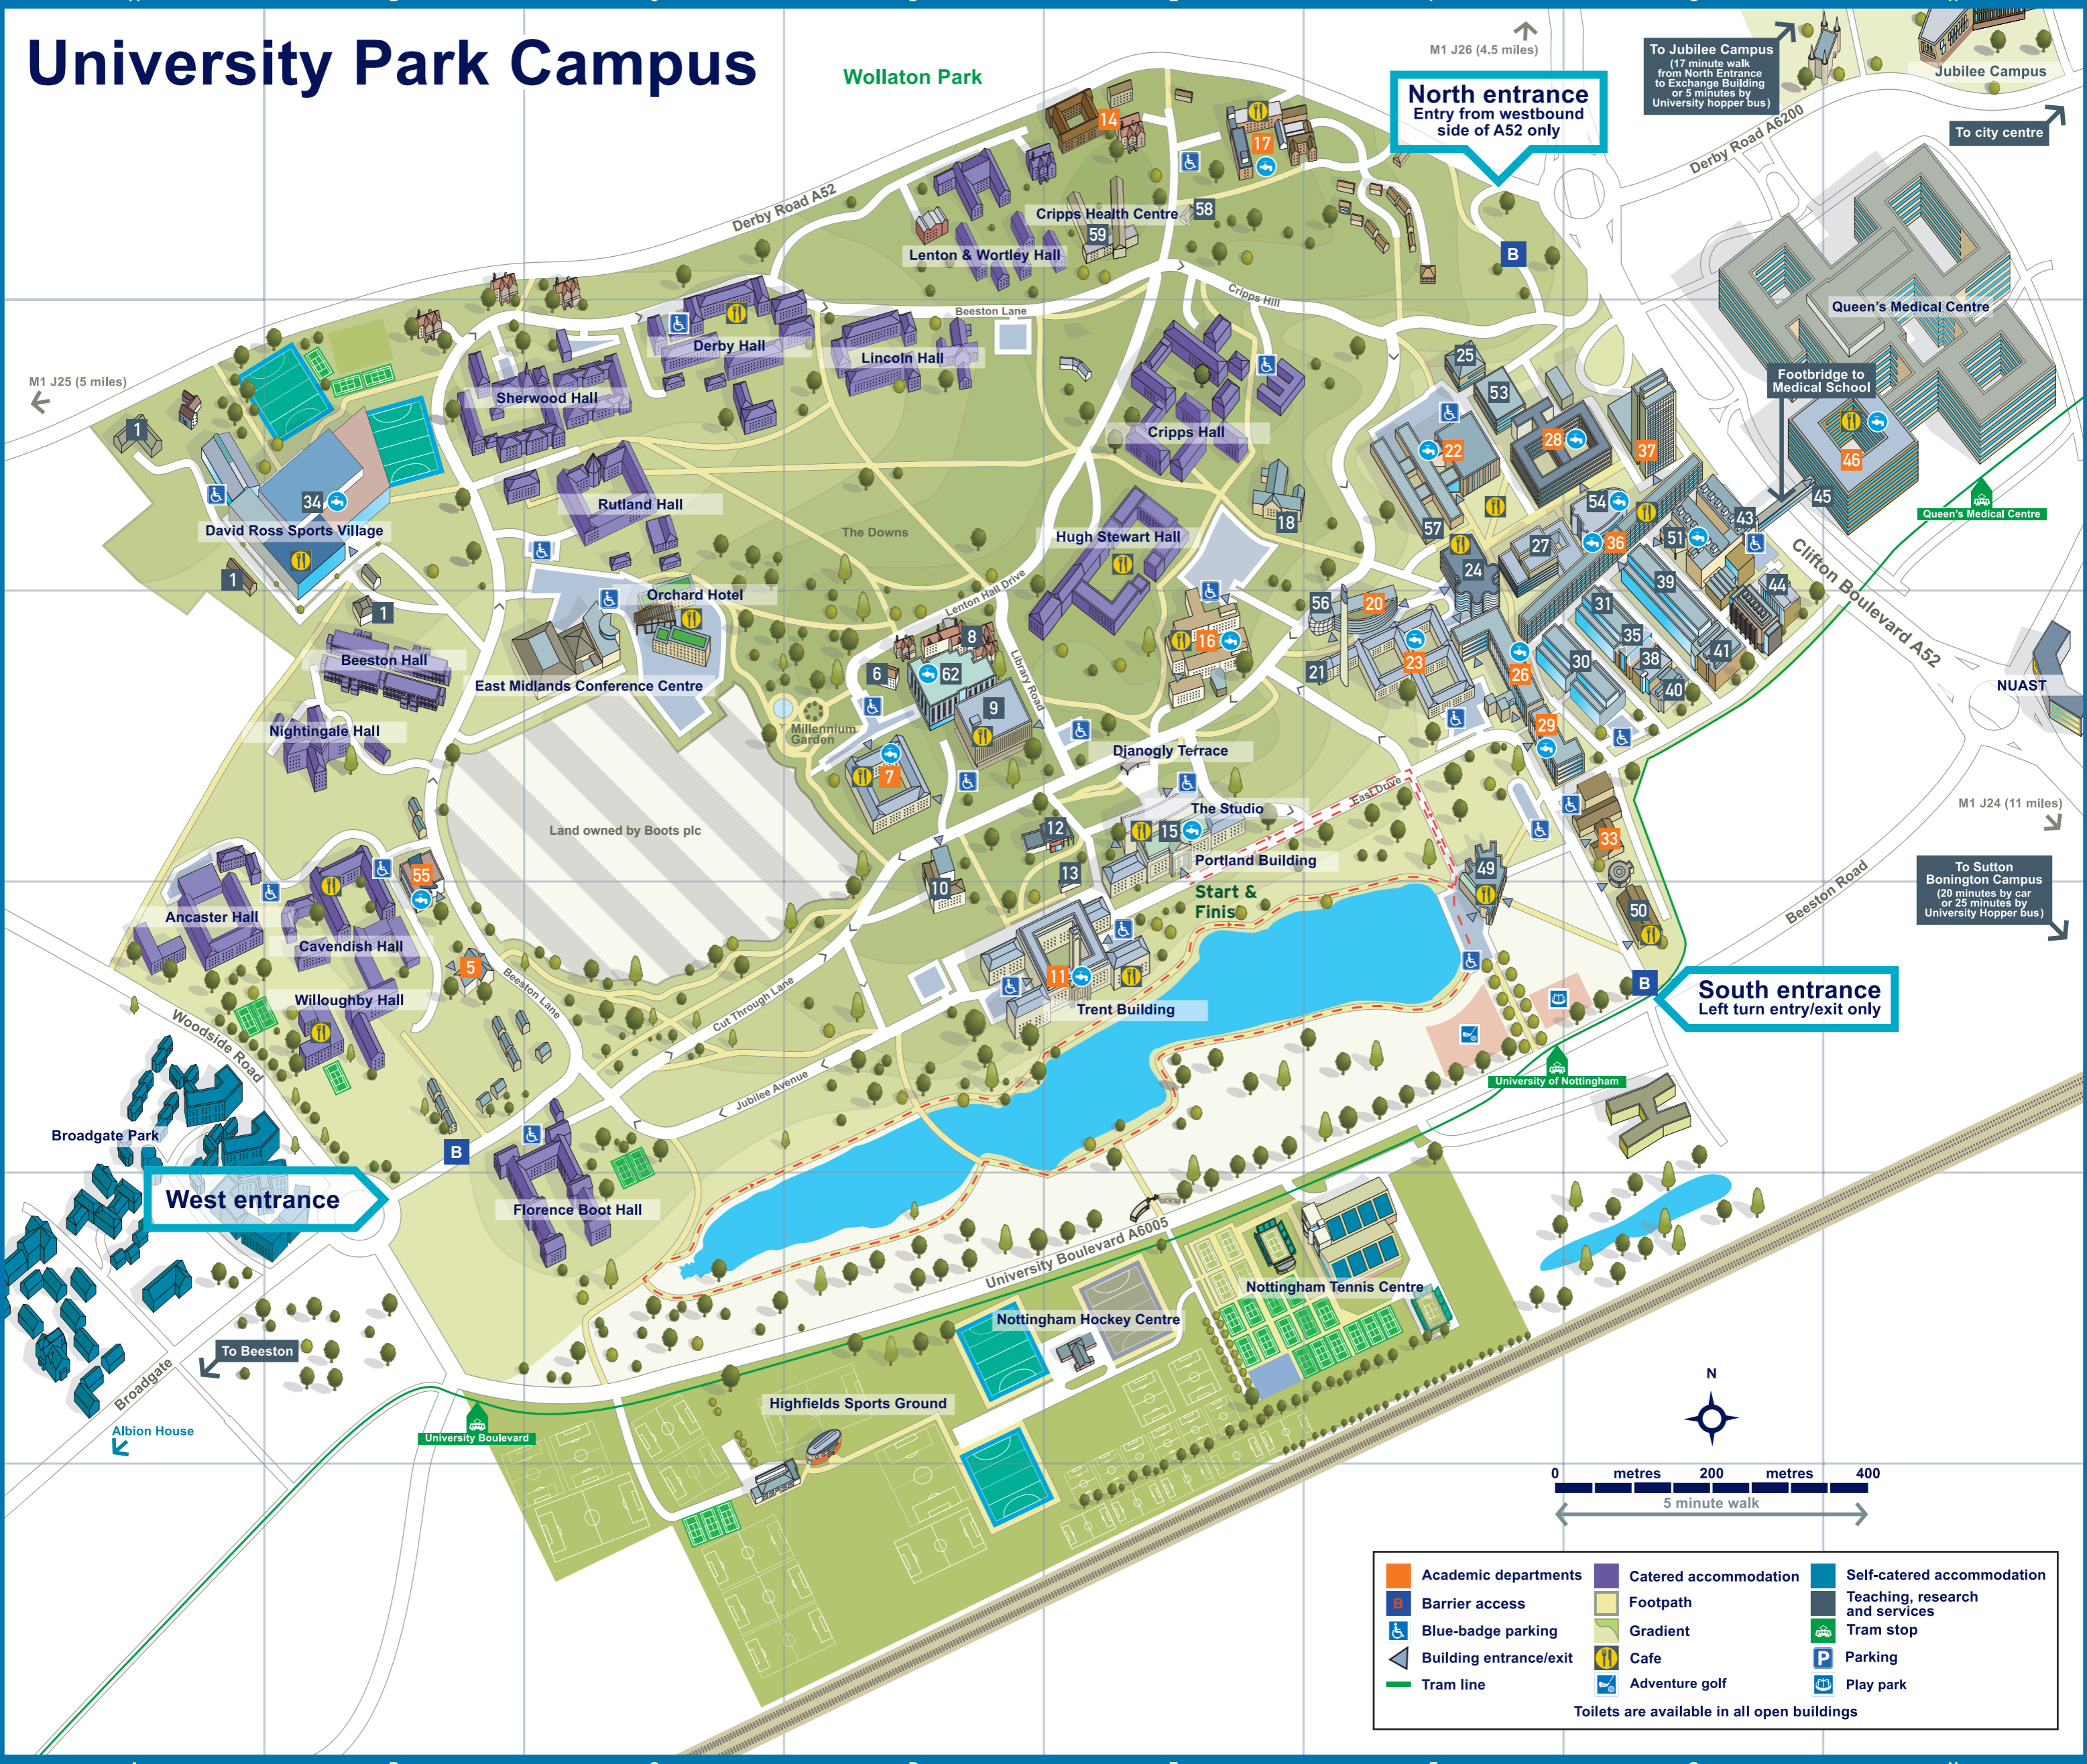

University Park Campus

North entrance
Entry from westbound side of A52 only

To Jubilee Campus
(17 minute walk from North Entrance to Exchange Building or 5 minutes by University hopper bus)

To city centre

To Sutton Bonington Campus
(20 minutes by car or 25 minutes by University Hopper bus)

South entrance
Left turn entry/exit only

West entrance

Academic departments	Catered accommodation	Self-catered accommodation
Barrier access	Footpath	Teaching, research and services
Blue-badge parking	Gradient	Tram stop
Building entrance/exit	Cafe	Parking
Tram line	Adventure golf	Play park

Toilets are available in all open buildings