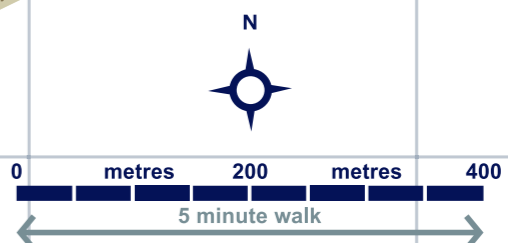

University Park Campus

North entrance
Entry from westbound side of A52 only

To Jubilee Campus
(17 minute walk from North Entrance to Exchange Building or 5 minutes by University hopper bus)

To city centre

To Sutton Bonington Campus
(20 minutes by car or 25 minutes by University Hopper bus)

South entrance
Left turn entry/exit only

West entrance

Academic departments	Catered accommodation	Self-catered accommodation
Barrier access	Footpath	Teaching, research and services
Blue-badge parking	Gradient	Tram stop
Building entrance/exit	Cafe	Parking
Tram line	Adventure golf	Play park