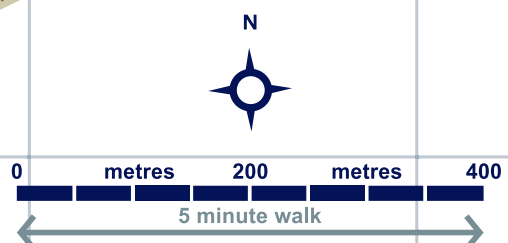

University Park Campus

North entrance
Entry from westbound side of A52 only

To Jubilee Campus
(17 minute walk from North Entrance to Exchange Building or 5 minutes by University hopper bus)

To city centre

To Sutton Bonington Campus
(20 minutes by car or 25 minutes by University Hopper bus)

South entrance
Left turn entry/exit only

West entrance

Academic departments	Catered accommodation	Self-catered accommodation
Barrier access	Footpath	Teaching, research and services
Blue-badge parking	Gradient	Tram stop
Building entrance/exit	Cafe	Parking
Tram line	Adventure golf	Play park