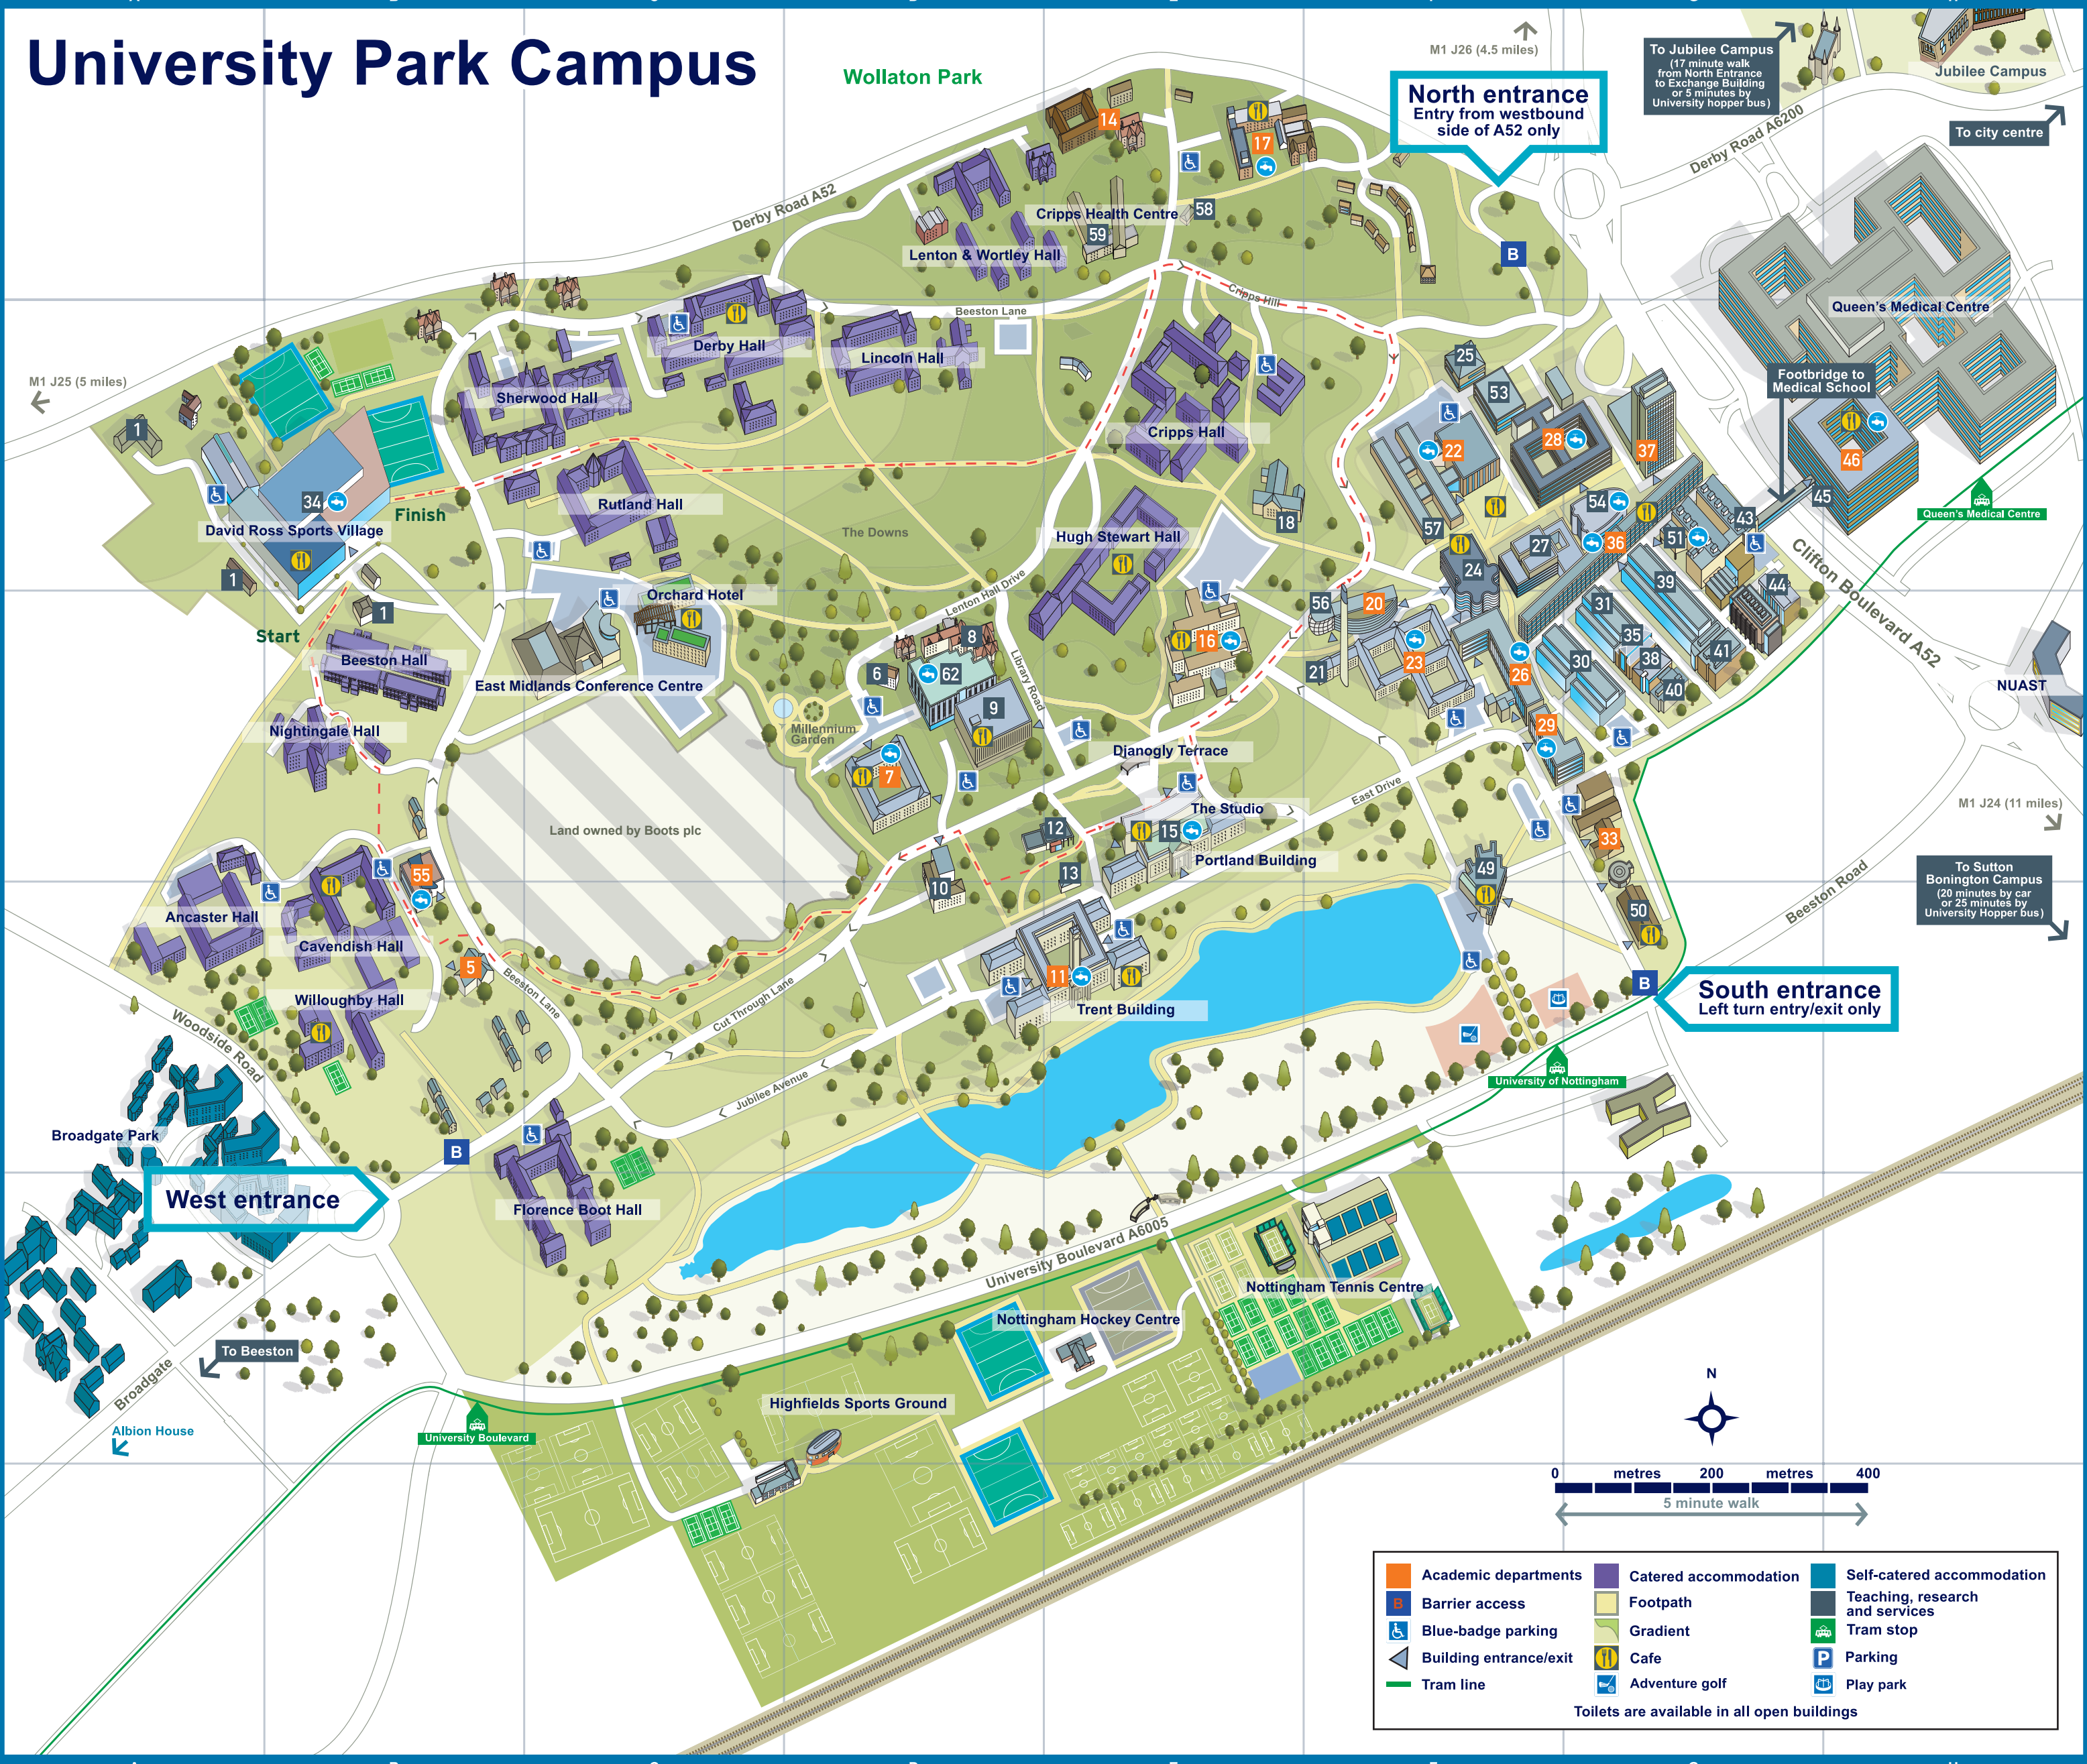

University Park Campus

North entrance
Entry from westbound side of A52 only

To Jubilee Campus
(17 minute walk from North Entrance to Exchange Building or 5 minutes by University hopper bus)

To city centre

To Sutton Bonington Campus
(20 minutes by car or 25 minutes by University Hopper bus)

South entrance
Left turn entry/exit only

West entrance

Academic departments	Catered accommodation	Self-catered accommodation
Barrier access	Footpath	Teaching, research and services
Blue-badge parking	Gradient	Tram stop
Building entrance/exit	Cafe	Parking
Tram line	Adventure golf	Play park

Toilets are available in all open buildings