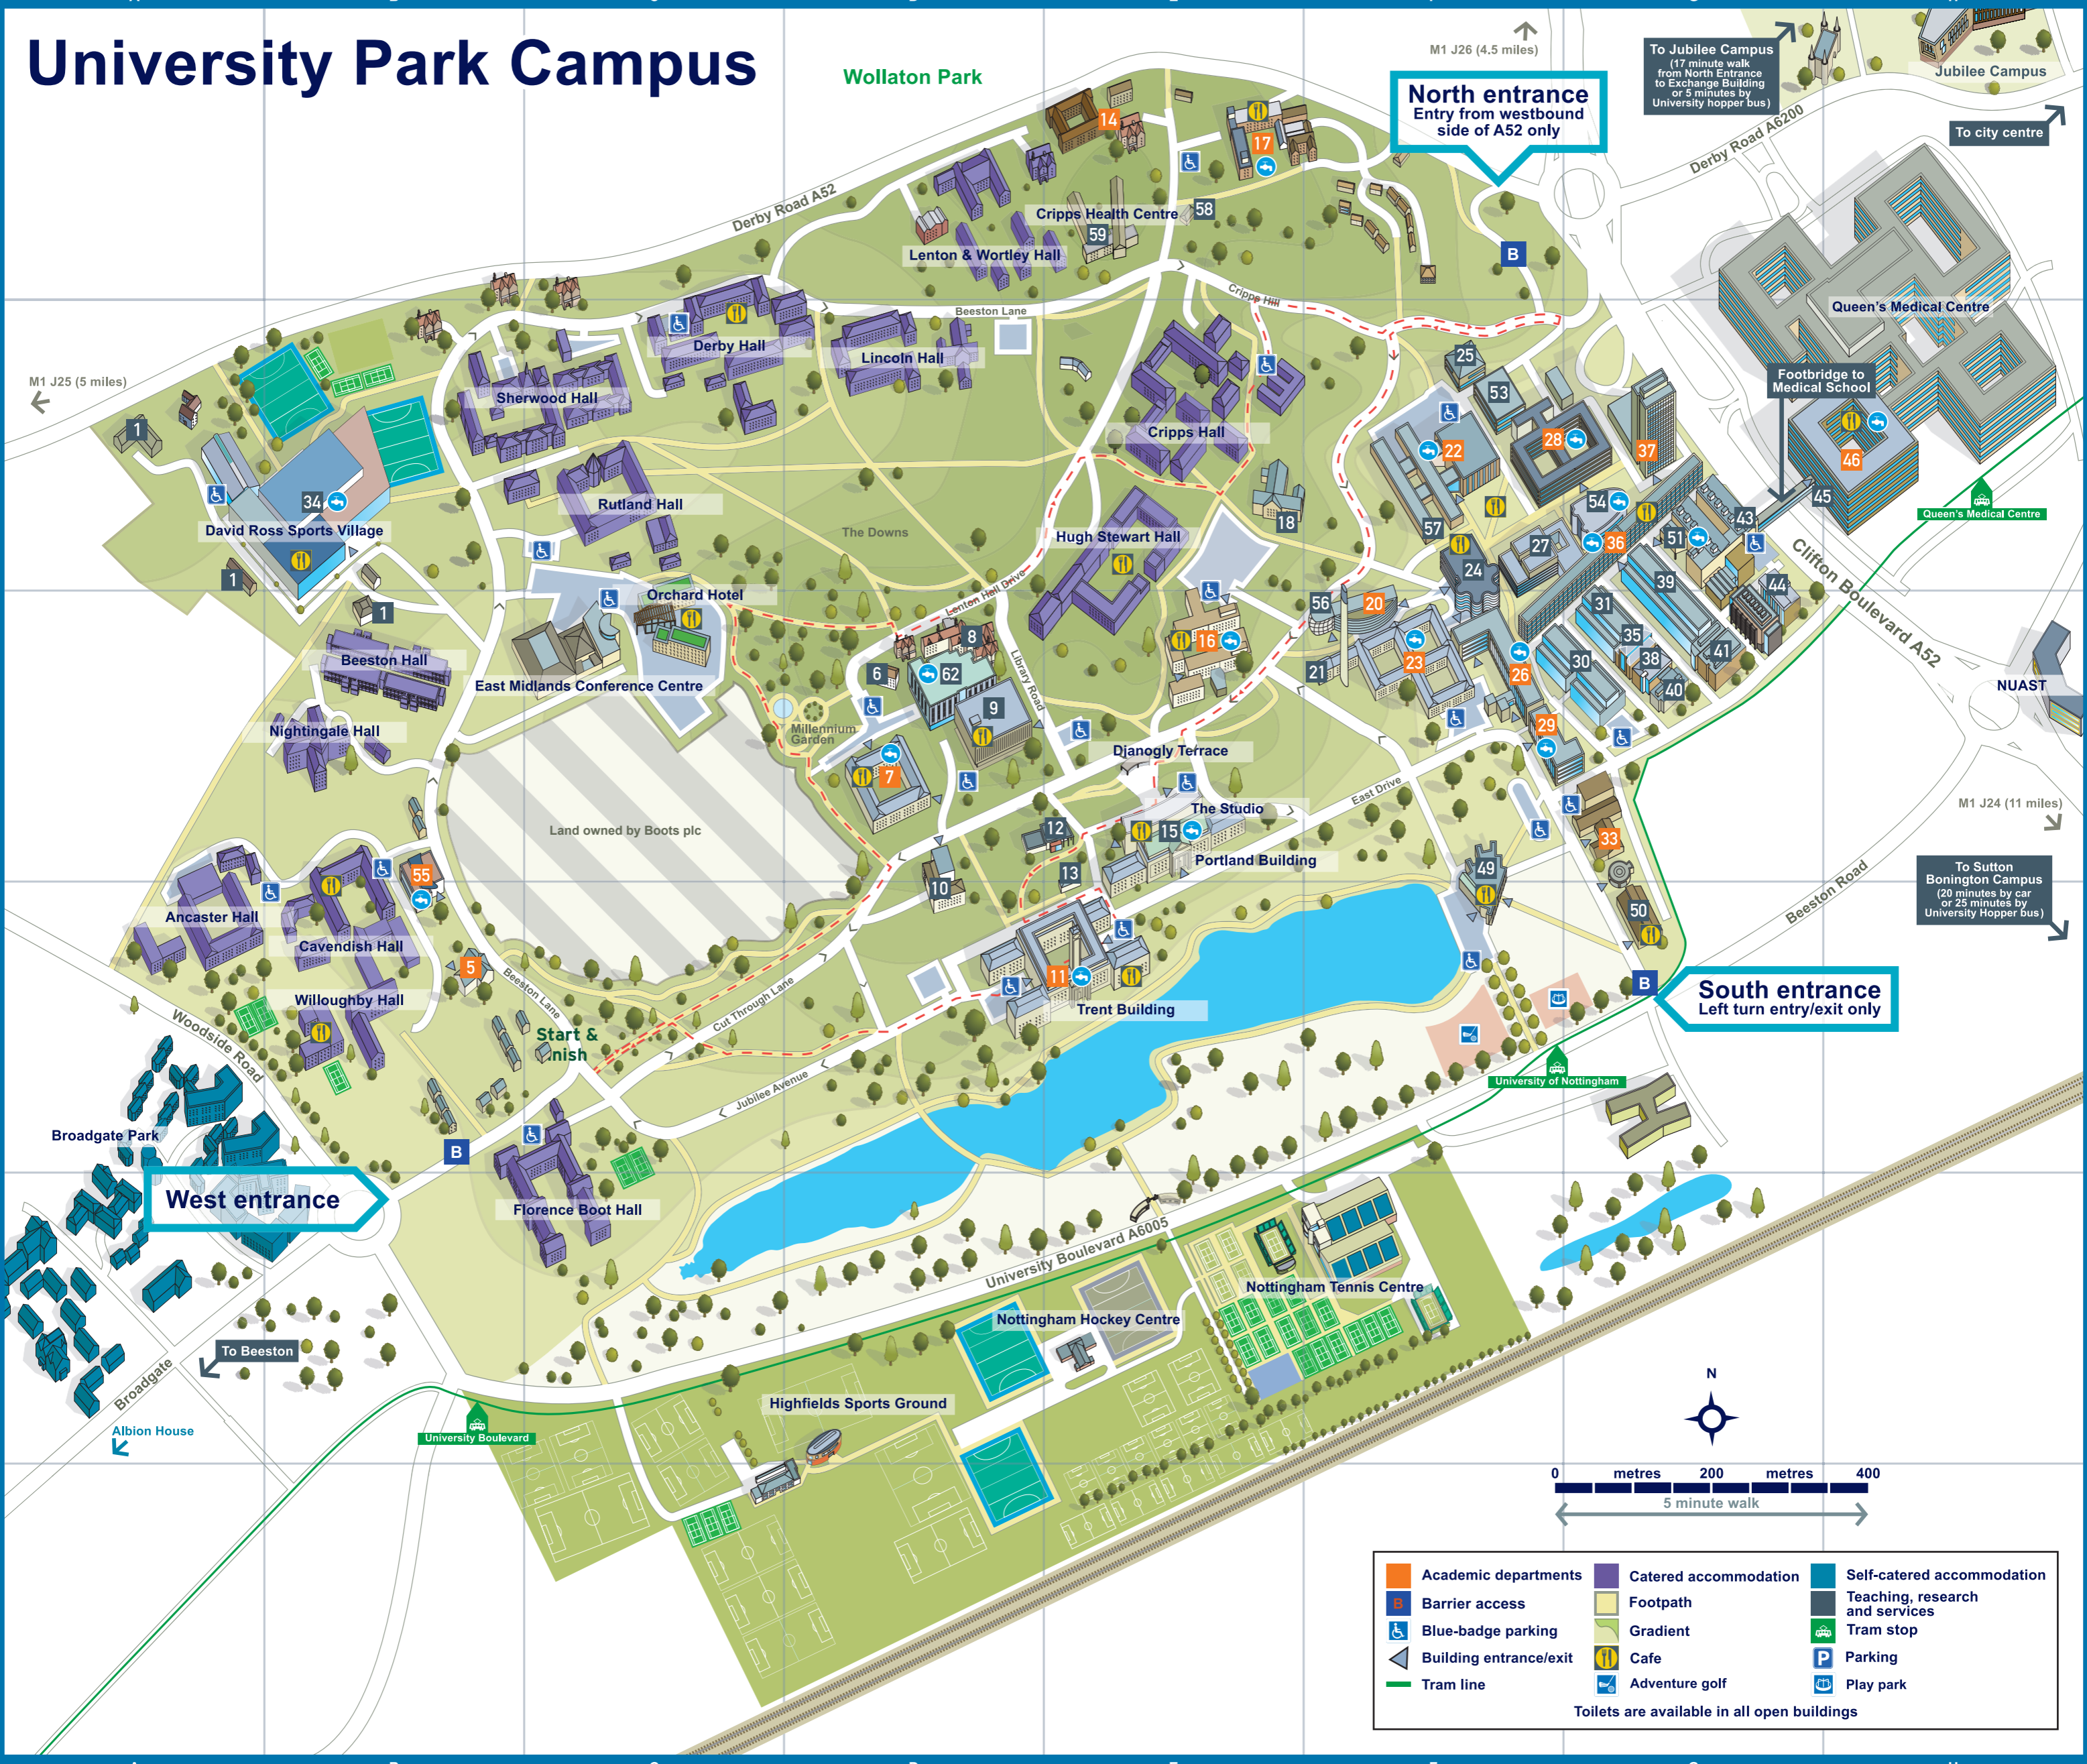

University Park Campus

North entrance
Entry from westbound side of A52 only

To Jubilee Campus
(17 minute walk from North Entrance to Exchange Building or 5 minutes by University hopper bus)

To city centre

To Sutton Bonington Campus
(20 minutes by car or 25 minutes by University Hopper bus)

South entrance
Left turn entry/exit only

West entrance

- | | | |
|------------------------|-----------------------|---------------------------------|
| Academic departments | Catered accommodation | Self-catered accommodation |
| Barrier access | Footpath | Teaching, research and services |
| Blue-badge parking | Gradient | Tram stop |
| Building entrance/exit | Cafe | Parking |
| Tram line | Adventure golf | Play park |
- Toilets are available in all open buildings