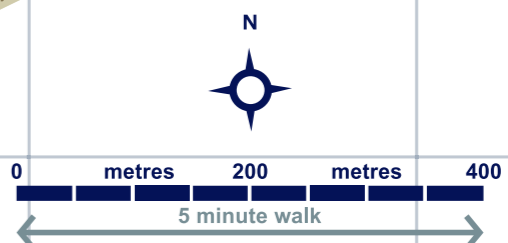

# University Park Campus

**North entrance**  
Entry from westbound side of A52 only

To Jubilee Campus  
(17 minute walk from North Entrance to Exchange Building or 5 minutes by University hopper bus)

To city centre

To Sutton Bonington Campus  
(20 minutes by car or 25 minutes by University Hopper bus)

**South entrance**  
Left turn entry/exit only

**West entrance**

Academic departments	Catered accommodation	Self-catered accommodation
Barrier access	Footpath	Teaching, research and services
Blue-badge parking	Gradient	Tram stop
Building entrance/exit	Cafe	Parking
Tram line	Adventure golf	Play park