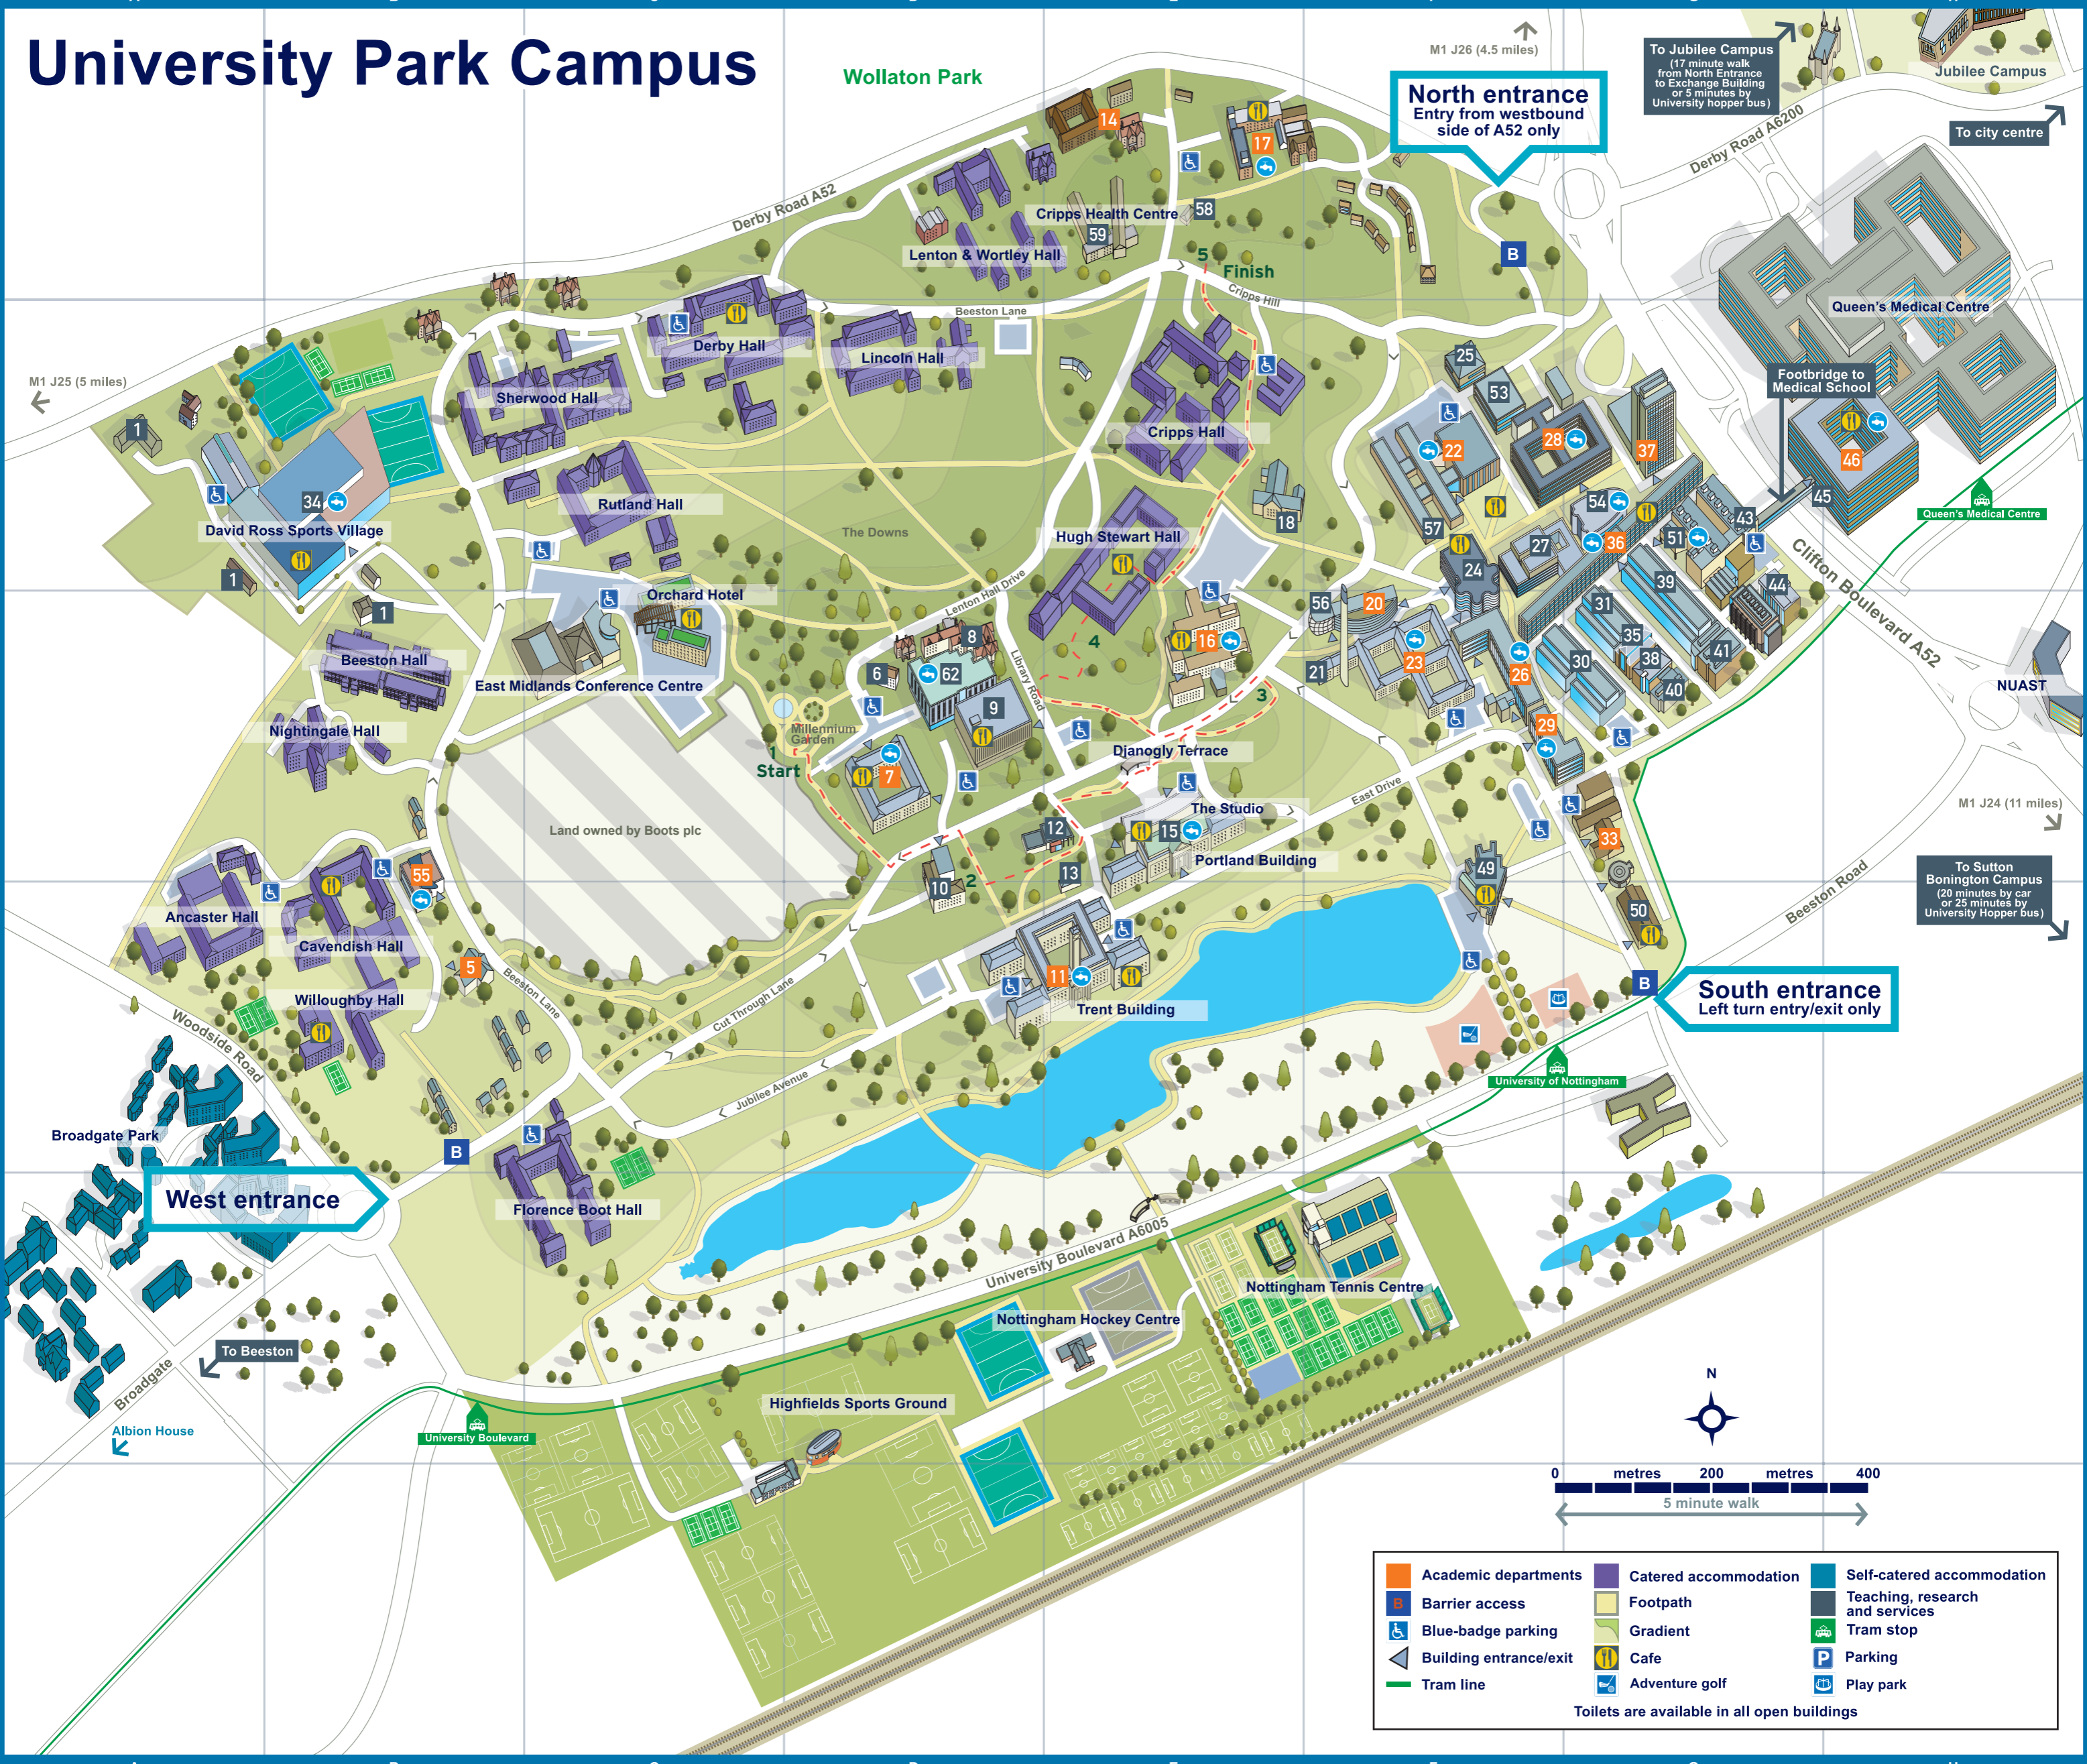

# University Park Campus

**North entrance**  
Entry from westbound side of A52 only

To Jubilee Campus  
(17 minute walk from North Entrance to Exchange Building or 5 minutes by University hopper bus)

To city centre

To Sutton Bonington Campus  
(20 minutes by car or 25 minutes by University Hopper bus)

**South entrance**  
Left turn entry/exit only

**West entrance**

Academic departments	Catered accommodation	Self-catered accommodation
Barrier access	Footpath	Teaching, research and services
Blue-badge parking	Gradient	Tram stop
Building entrance/exit	Cafe	Parking
Tram line	Adventure golf	Play park

Toilets are available in all open buildings