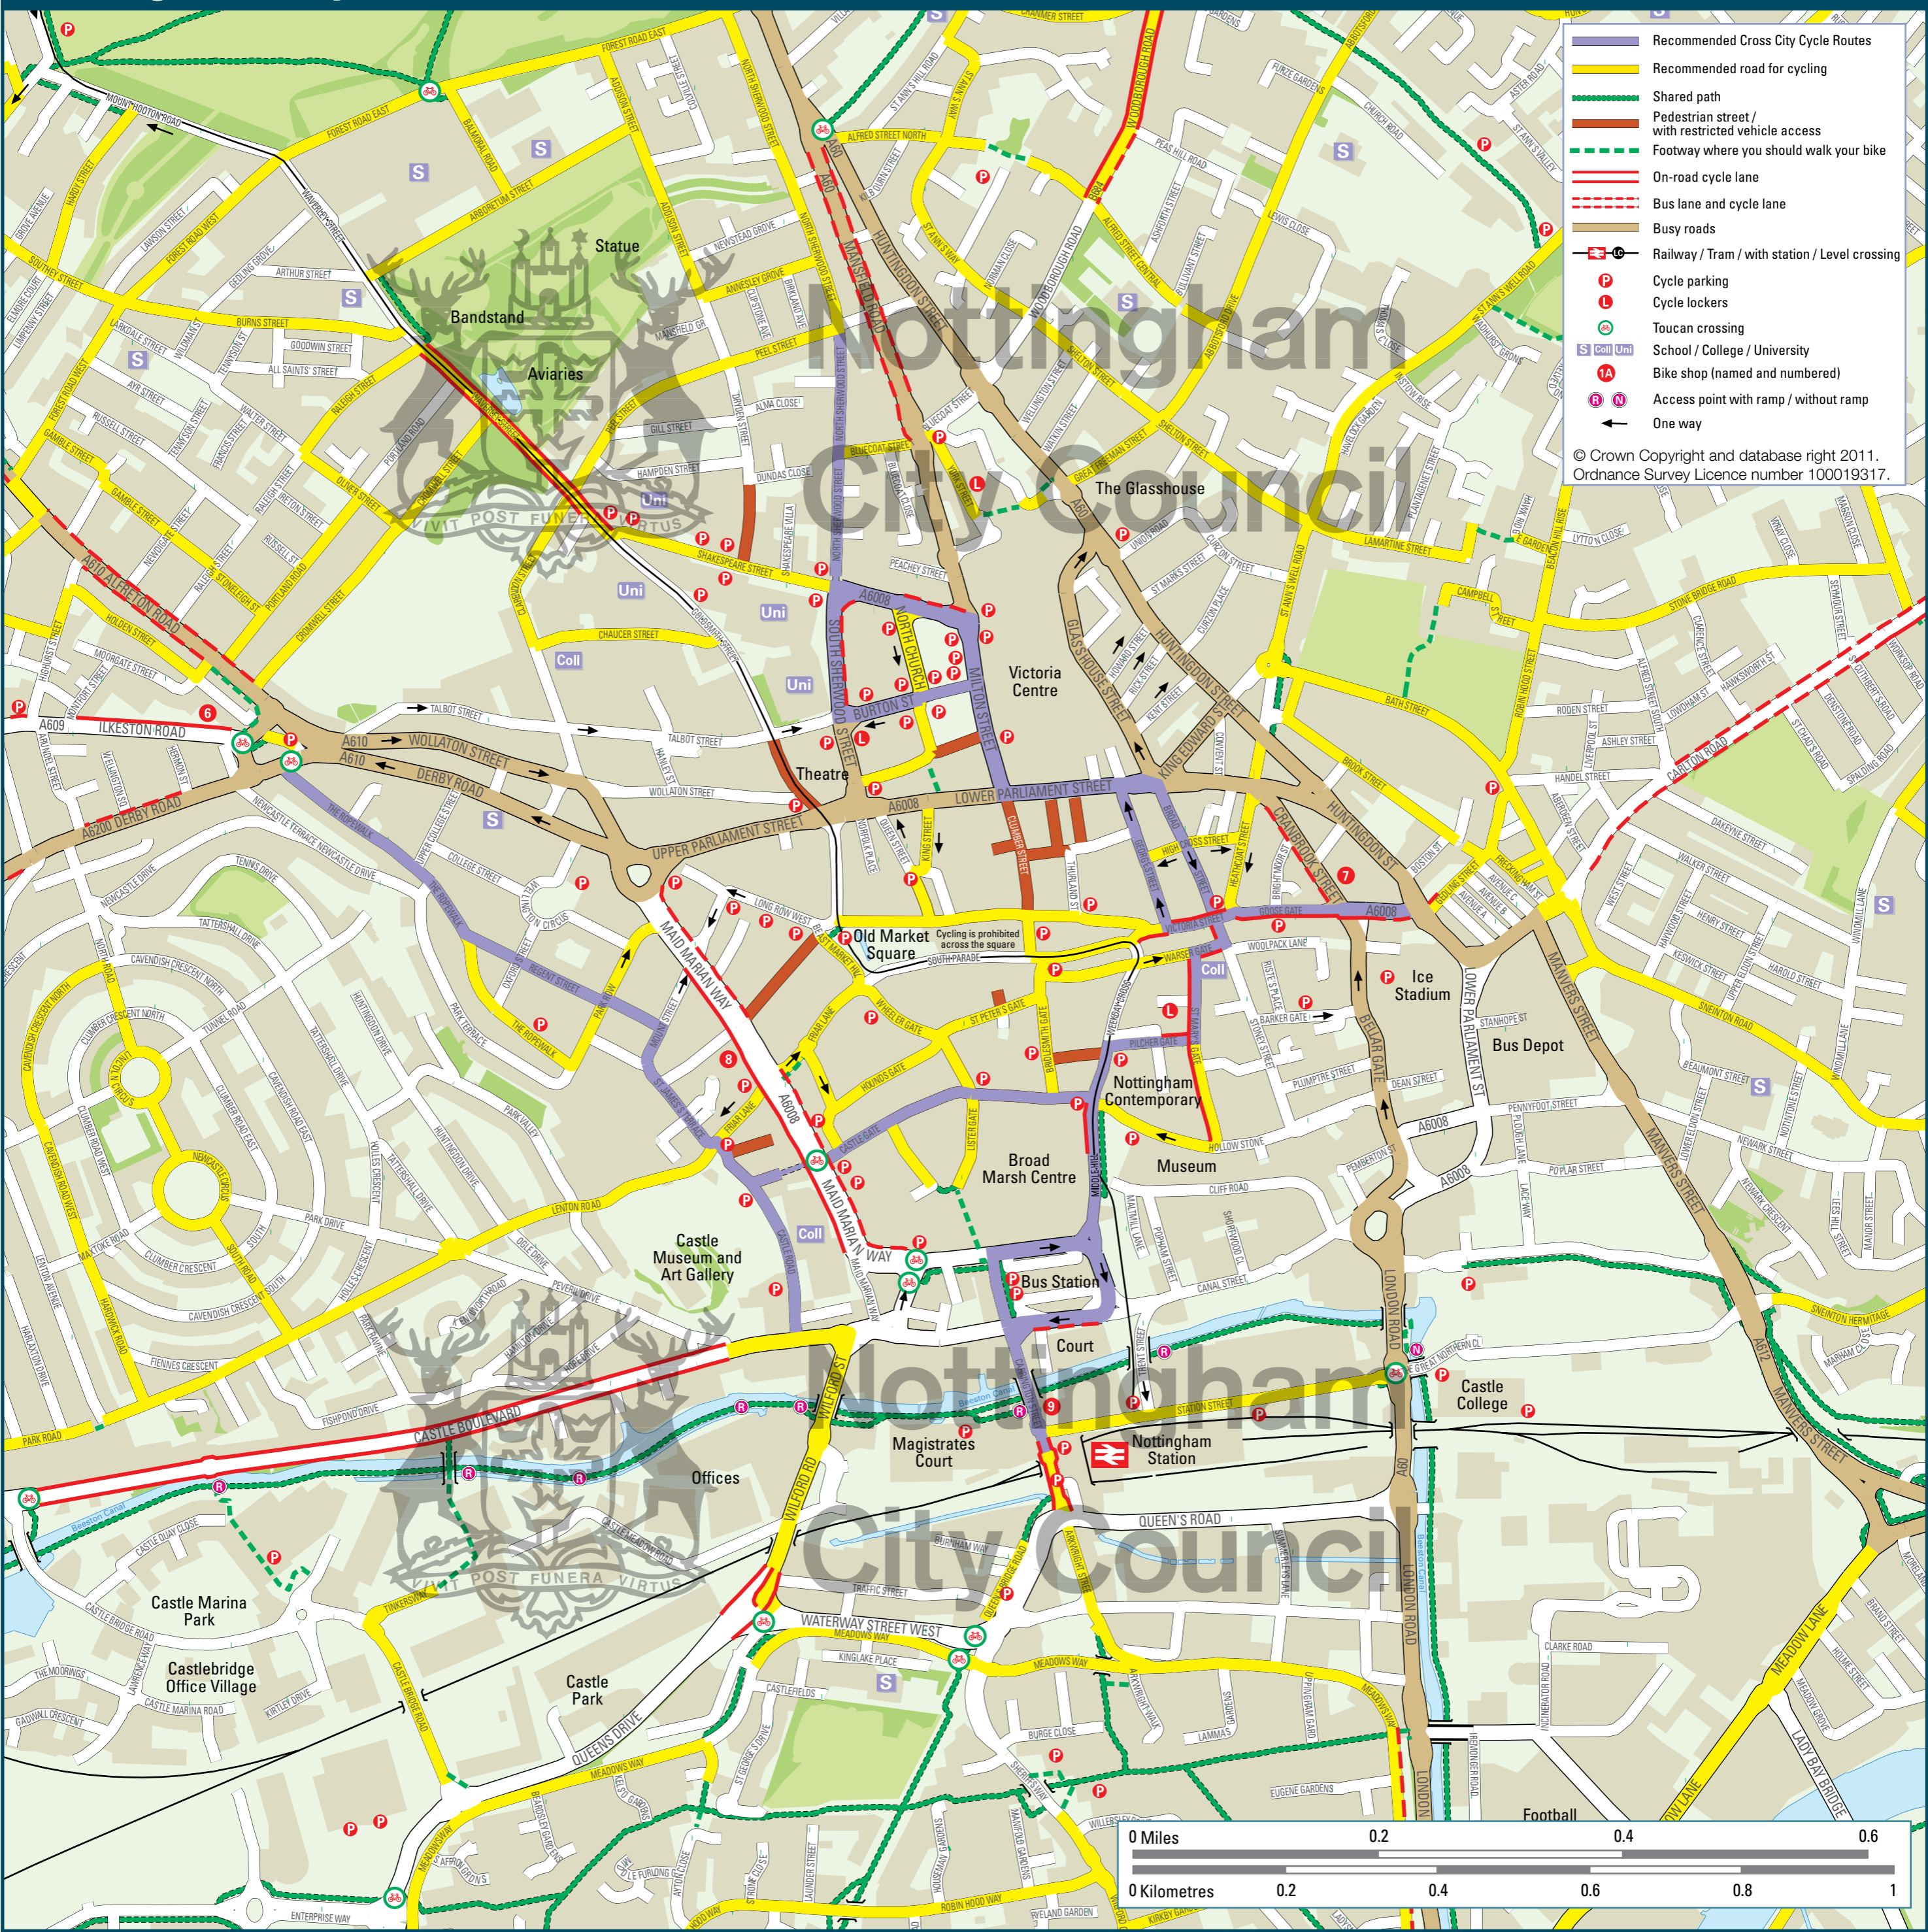

Nottingham City Centre

Bike Lockers are available at Trinity Square Car Park and Fisher Gate Car Park these are 60p per day. Bike Lockers are also available at the Victoria Centre these are free. Please ask at the Shop Mobility.

© Crown Copyright and database right 2011. Ordnance Survey Licence number 100019317.